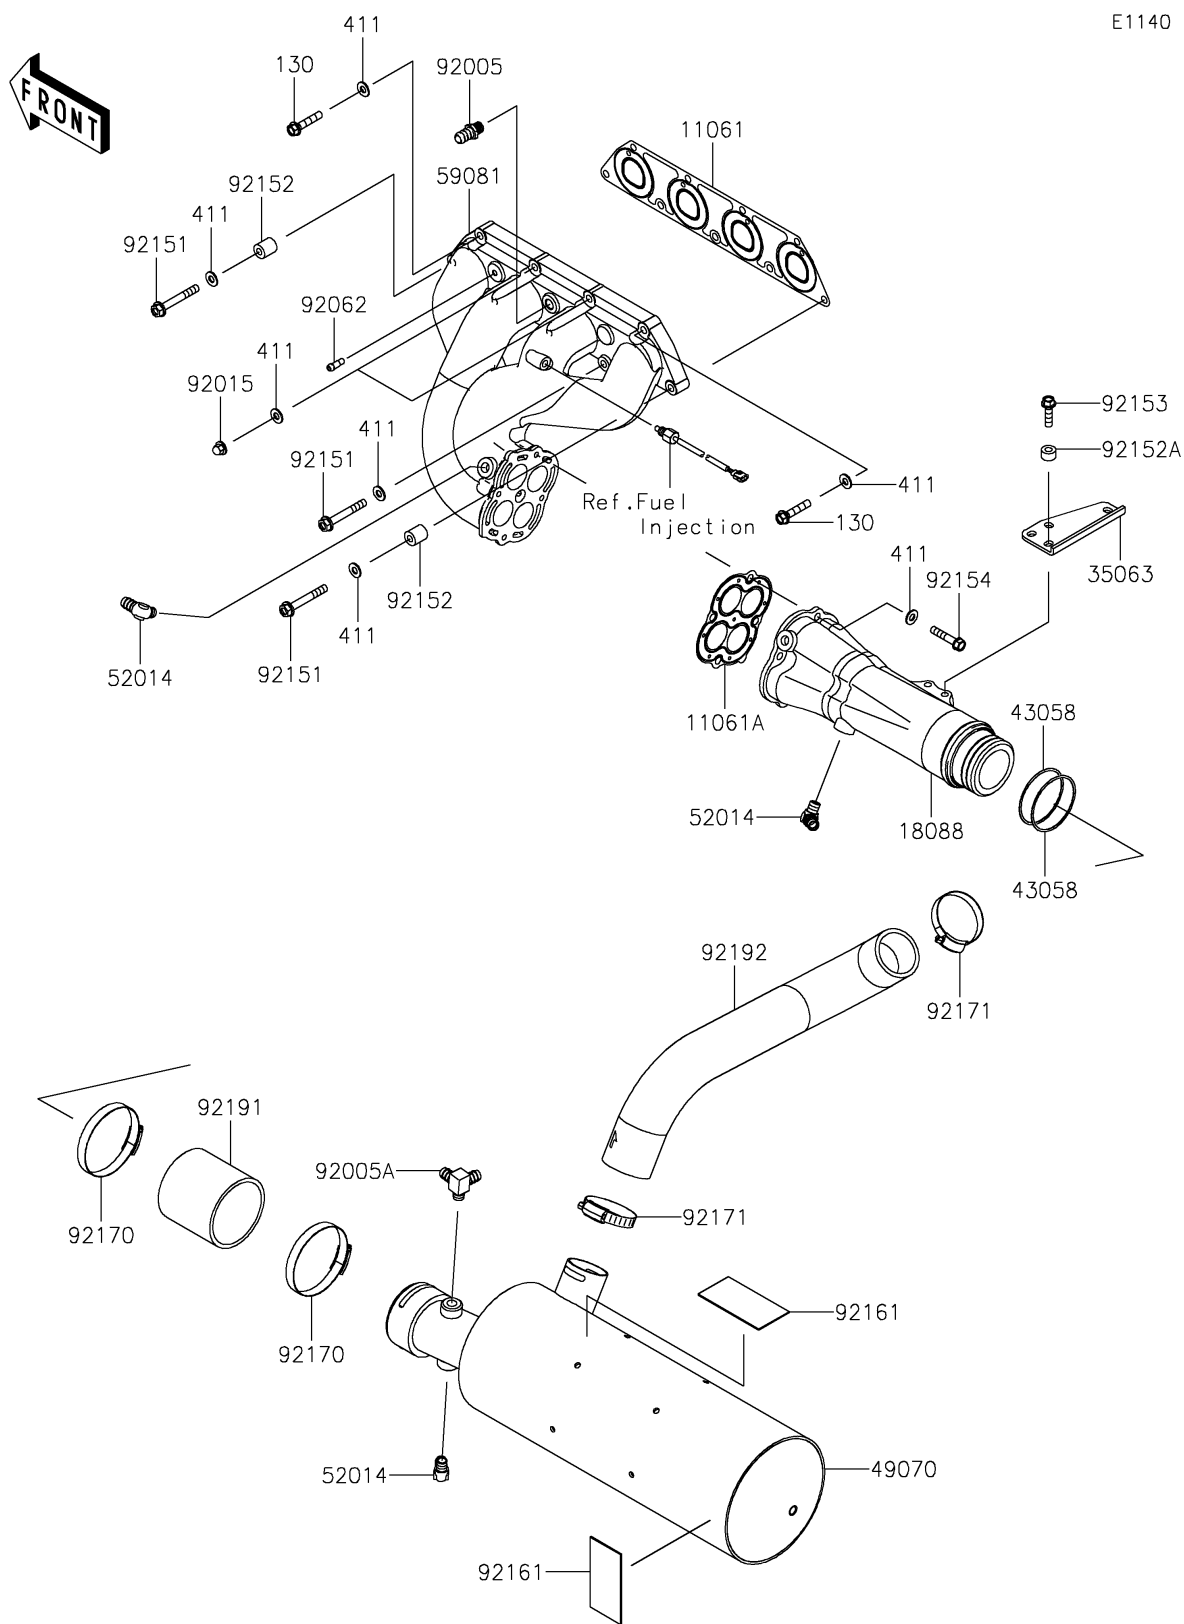

## 2018 JET SKI® SX-R™ PARTS DIAGRAM

Muffler(s)

E1140

## 2018 JET SKI® SX-R™ PARTS LIST

Muffler(s)

ITEM NAME	PART NUMBER	QUANTITY
GASKET,MANIFOLD EXHAUST (Ref # 11061)	11061-3713	1
GASKET,PIPE EXHAUST (Ref # 11061A)	11061-3714	1
BOLT-FLANGED,8X40 (Ref # 130)	130CD0840	1
PIPE-EXHAUST (Ref # 18088)	18088-3723	1
STAY (Ref # 35063)	35063-3704	1
WASHER-PLAIN,8MM (Ref # 411)	411S0800	1
RING,GASKET (Ref # 43058)	43058-3733	1
MUFFLER-COMP (Ref # 49070)	49070-0842	1
ELBOW (Ref # 52014)	52014-3711	1
MANIFOLD-EXHAUST (Ref # 59081)	59081-3741	1
FITTING (Ref # 92005)	92005-3714	1
FITTING (Ref # 92005A)	92005-3751	1
NUT,CAP,8MM (Ref # 92015)	92015-1371	1
NOZZLE (Ref # 92062)	92062-0562	1
BOLT,8X60 (Ref # 92151)	92151-3730	1
COLLAR (Ref # 92152)	92152-3736	1
COLLAR,8.2X17X10 (Ref # 92152A)	92152-3740	1
BOLT,FLANGED,8X30 (Ref # 92153)	92153-3722	1
BOLT,FLANGED,8X40 (Ref # 92154)	92154-0992	1
DAMPER (Ref # 92161)	92161-3728	1
CLAMP (Ref # 92170)	92170-3764	1
CLAMP (Ref # 92171)	92171-3723	1
TUBE,PIPE EX-MUFFLER (Ref # 92191)	92191-3986	1
TUBE,WATER MUFFLER-TAIL PIPE (Ref # 92192)	92192-1706	1