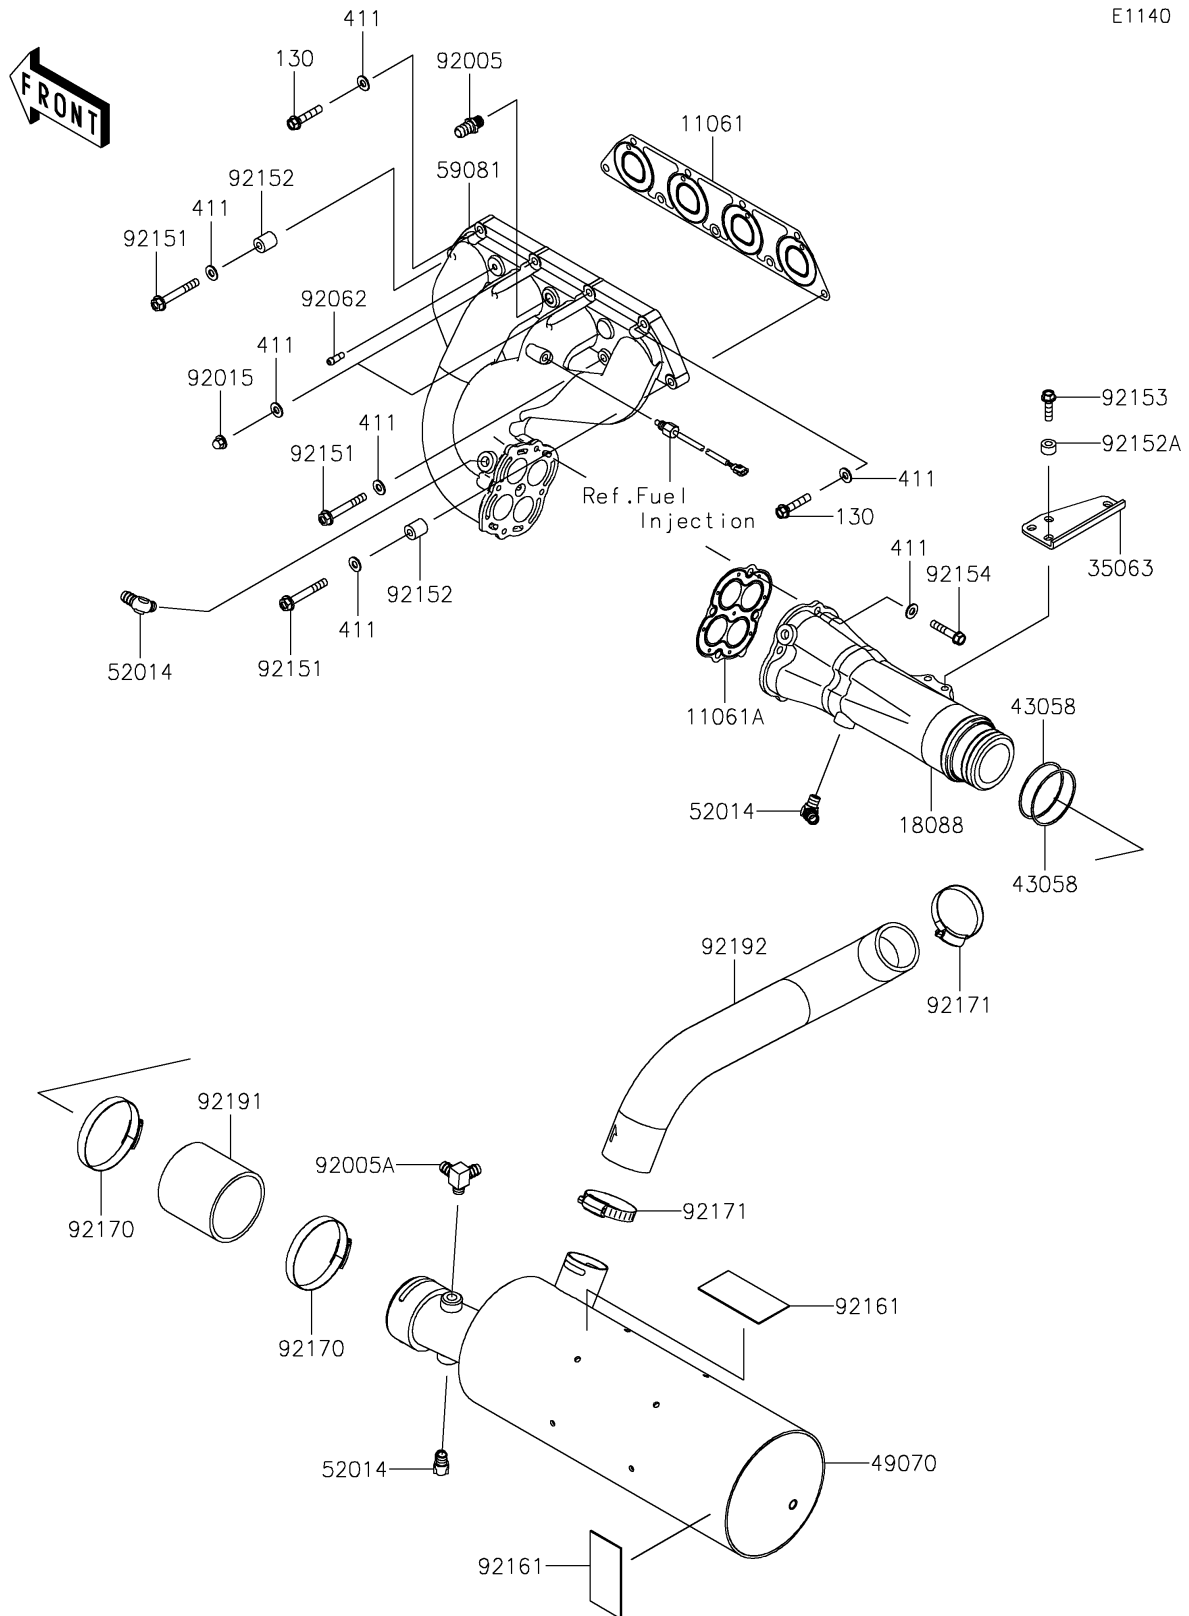

2017 JET SKI® SX-R™ PARTS DIAGRAM

Muffler(s)

E1140

2017 JET SKI® SX-R™ PARTS LIST

Muffler(s)

ITEM NAME	PART NUMBER	QUANTITY
GASKET,MANIFOLD EXHAUST (Ref # 11061)	11061-3713	1
GASKET,PIPE EXHAUST (Ref # 11061A)	11061-3714	1
BOLT-FLANGED,8X40 (Ref # 130)	130CD0840	1
PIPE-EXHAUST (Ref # 18088)	18088-3723	1
STAY (Ref # 35063)	35063-3704	1
WASHER-PLAIN,8MM (Ref # 411)	411S0800	1
RING,GASKET (Ref # 43058)	43058-3733	1
MUFFLER-COMP (Ref # 49070)	49070-0842	1
ELBOW (Ref # 52014)	52014-3711	1
MANIFOLD-EXHAUST (Ref # 59081)	59081-3741	1
FITTING (Ref # 92005)	92005-3714	1
FITTING (Ref # 92005A)	92005-3751	1
NUT,CAP,8MM (Ref # 92015)	92015-1371	1
NOZZLE (Ref # 92062)	92062-0562	1
BOLT,8X60 (Ref # 92151)	92151-3730	1
COLLAR (Ref # 92152)	92152-3736	1
COLLAR,8.2X17X10 (Ref # 92152A)	92152-3740	1
BOLT,FLANGED,8X30 (Ref # 92153)	92153-3722	1
BOLT,FLANGED,8X40 (Ref # 92154)	92154-0992	1
DAMPER (Ref # 92161)	92161-3728	1
CLAMP (Ref # 92170)	92170-3764	1
CLAMP (Ref # 92171)	92171-3723	1
TUBE,PIPE EX-MUFFLER (Ref # 92191)	92191-3986	1
TUBE,WATER MUFFLER-TAIL PIPE (Ref # 92192)	92192-1706	1