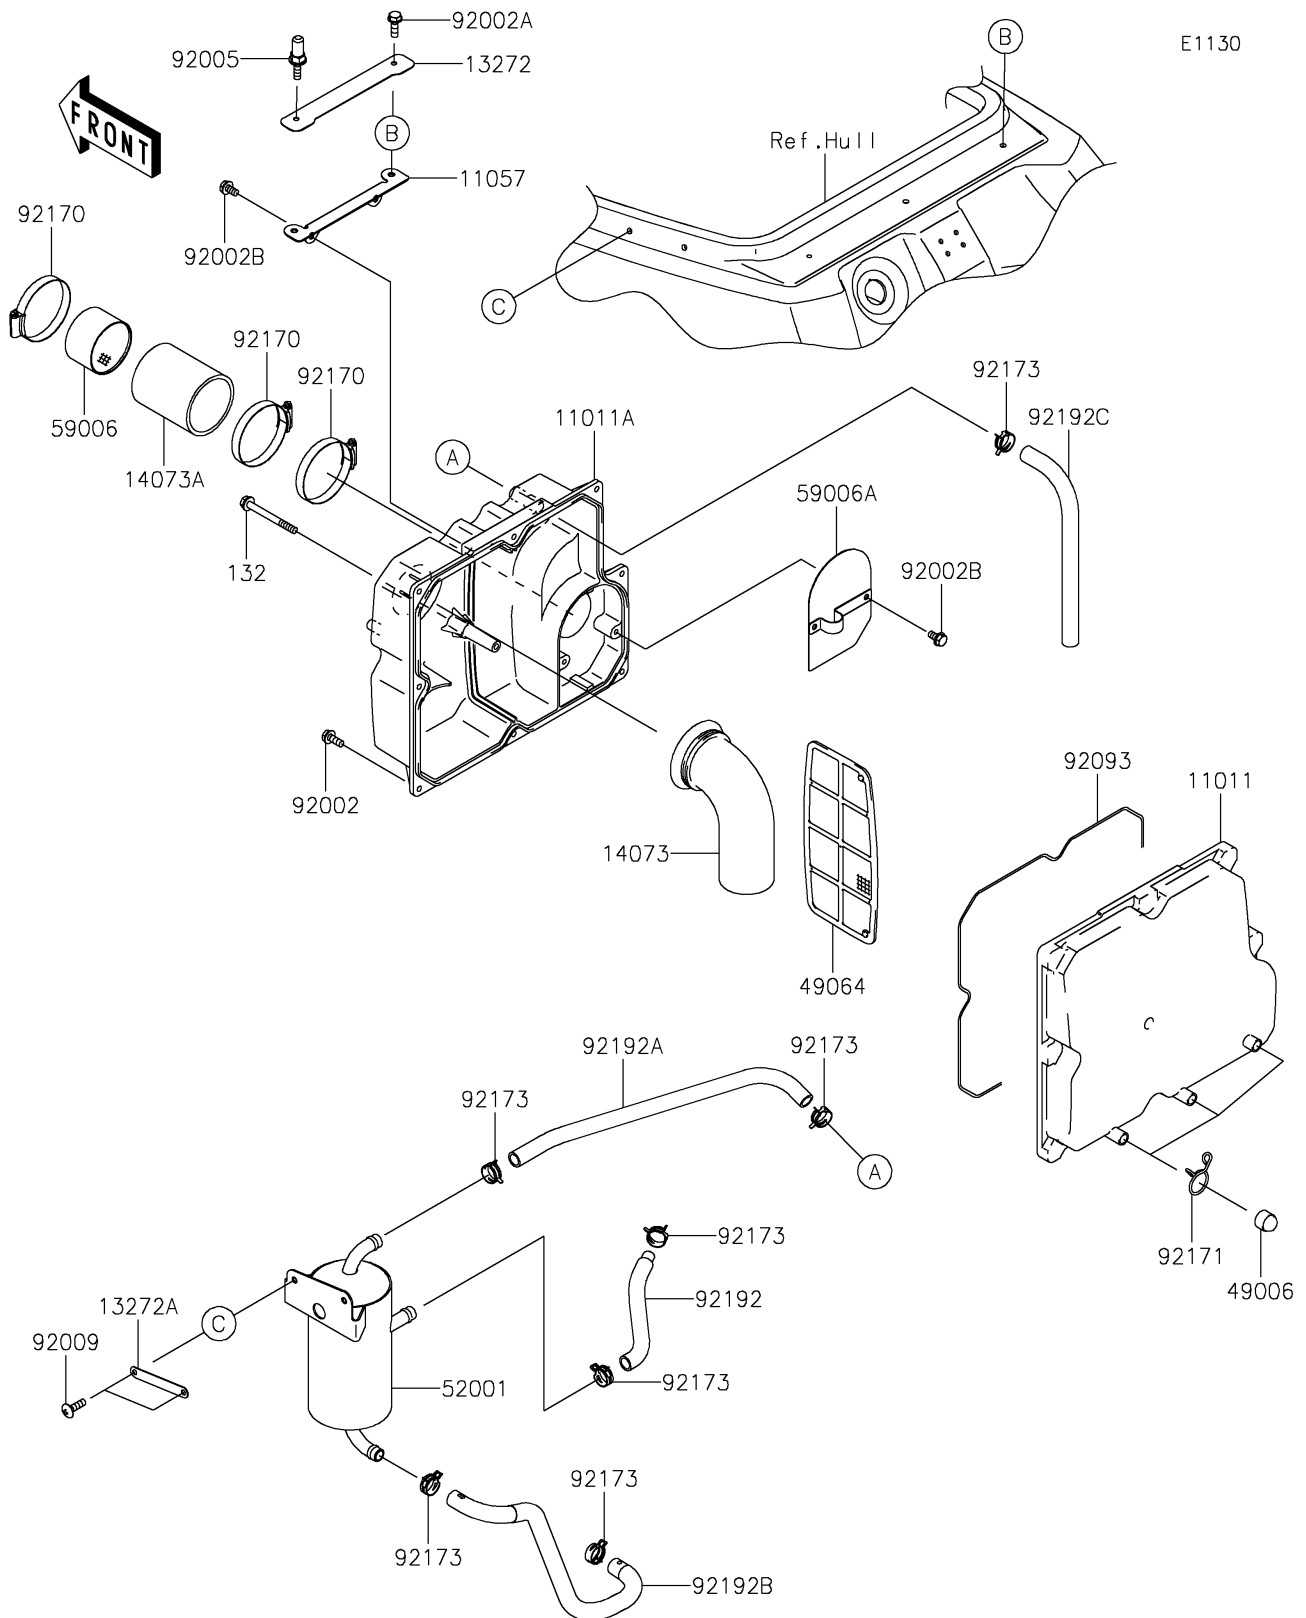

## 2018 JET SKI® SX-R™ PARTS DIAGRAM

Intake Silencer

## 2018 JET SKI® SX-R™ PARTS LIST

Intake Silencer

ITEM NAME	PART NUMBER	QUANTITY
CASE-AIR FILTER,RR (Ref # 11011)	11011-3704	1
CASE-AIR FILTER,FR (Ref # 11011A)	11011-3706	1
BRACKET (Ref # 11057)	11057-0450	1
BOLT-FLANGED-SMALL,6X60 (Ref # 132)	132BD0660	1
PLATE (Ref # 13272)	13272-2418	1
PLATE (Ref # 13272A)	13272-2419	1
DUCT,AIR INLET (Ref # 14073)	14073-3794	1
DUCT,AIR FILTER-THOROTTLE (Ref # 14073A)	14073-3795	1
BOOT,DRAIN (Ref # 49006)	49006-3718	1
FILTER-AIR (Ref # 49064)	49064-3702	1
TANK-OIL (Ref # 52001)	52001-0010	1
ARRESTER-FLAME (Ref # 59006)	59006-0019	1
ARRESTER-FLAME (Ref # 59006A)	59006-3720	1
BOLT,6X16 (Ref # 92002)	92002-3728	1
BOLT,6X20 (Ref # 92002A)	92002-3755	1
BOLT,6X12 (Ref # 92002B)	92002-3763	1
FITTING (Ref # 92005)	92005-0877	1
SCREW,6X20 (Ref # 92009)	92009-3870	1
SEAL (Ref # 92093)	92093-3766	1
CLAMP (Ref # 92170)	92170-3764	1
CLAMP,BOOT (Ref # 92171)	92171-3711	1
CLAMP (Ref # 92173)	92173-1039	1
TUBE,CYLINDER HEAD-OIL TANK (Ref # 92192)	92192-1704	1
TUBE,OIL TANK-AIR CLEANER (Ref # 92192A)	92192-1705	1
TUBE,OIL TANK-OIL PAN (Ref # 92192B)	92192-1776	1
TUBE,BLOWBY (Ref # 92192C)	92192-3725	1