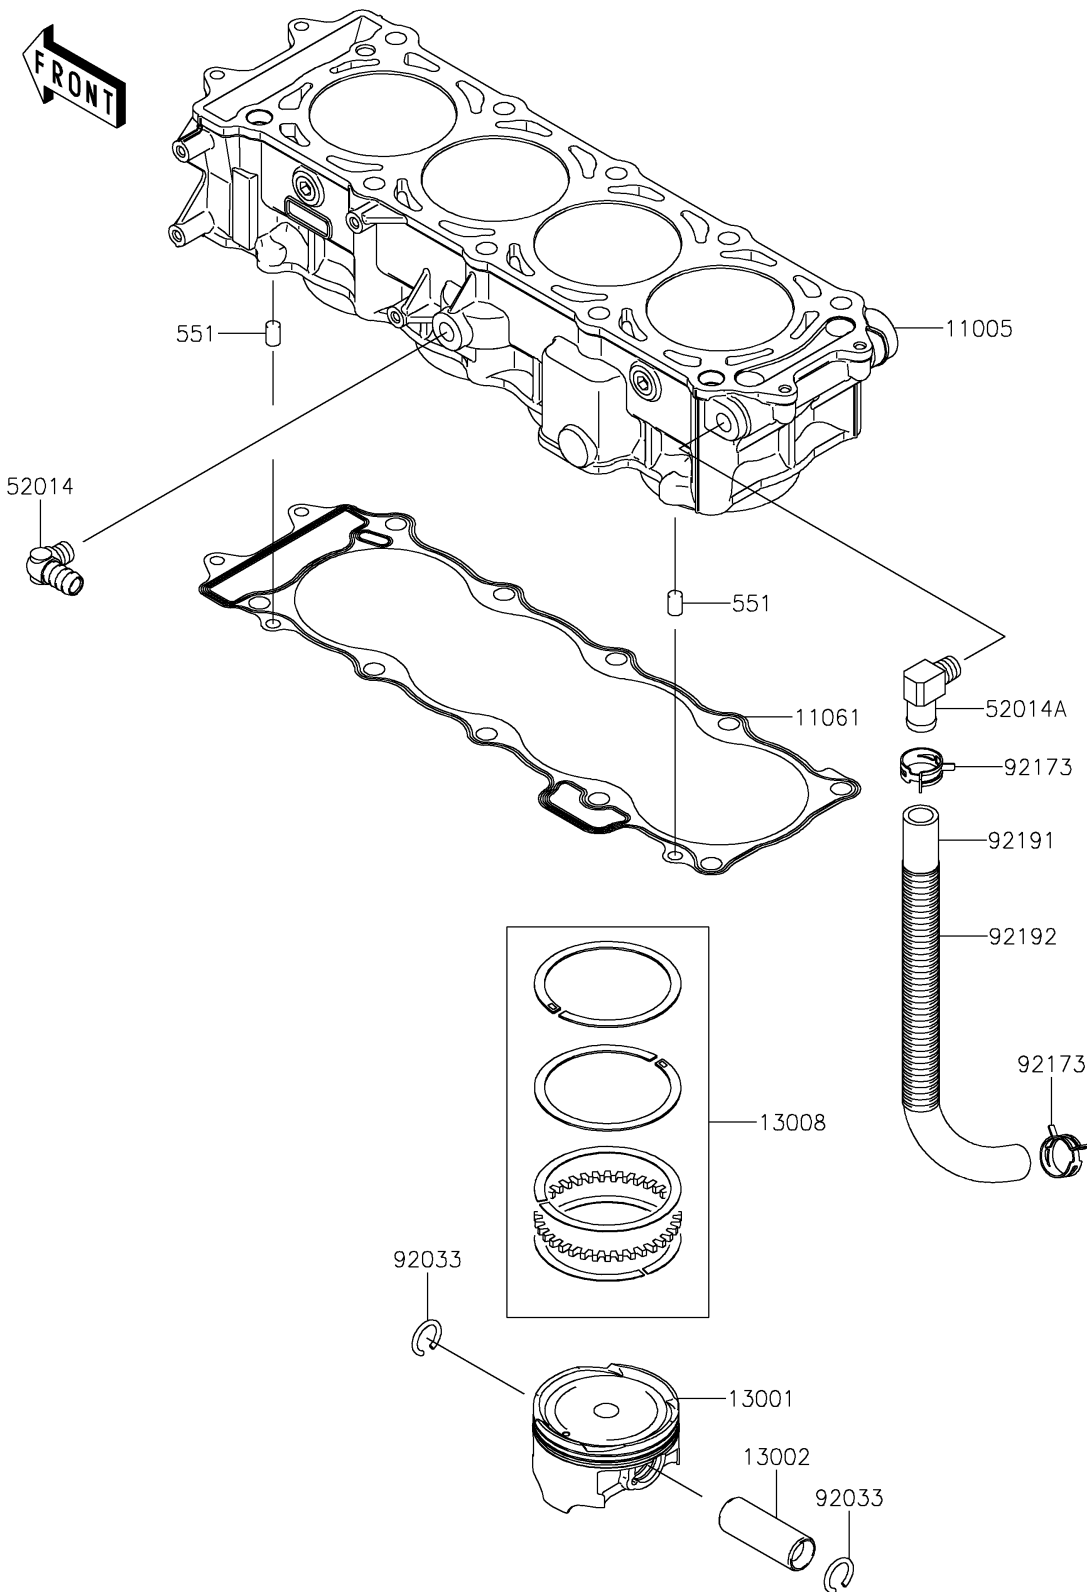

2018 JET SKI® SX-R™ PARTS DIAGRAM

Cylinder/Piston(s)

E1120

2018 JET SKI® SX-R™ PARTS LIST

Cylinder/Piston(s)

| ITEM NAME | PART NUMBER | QUANTITY |
|-------------------------------------|-------------|----------|
| CYLINDER-ENGINE (Ref # 11005) | 11005-3768 | 1 |
| GASKET,CYLINDER BASE (Ref # 11061) | 11061-3708 | 1 |
| PISTON-ENGINE (Ref # 13001) | 13001-3737 | 1 |
| PIN-PISTON (Ref # 13002) | 13002-3709 | 1 |
| RING-SET-PISTON (Ref # 13008) | 13008-0048 | 1 |
| ELBOW (Ref # 52014) | 52014-3711 | 1 |
| ELBOW (Ref # 52014A) | 52014-3717 | 1 |
| PIN-DOWEL (Ref # 551) | 551R0812 | 1 |
| RING-SNAP (Ref # 92033) | 92033-1188 | 1 |
| CLAMP (Ref # 92173) | 92173-1039 | 1 |
| TUBE,BREATHER (Ref # 92191) | 92191-3983 | 1 |
| TUBE,CORRUGATED,L=265 (Ref # 92192) | 92192-1083 | 1 |