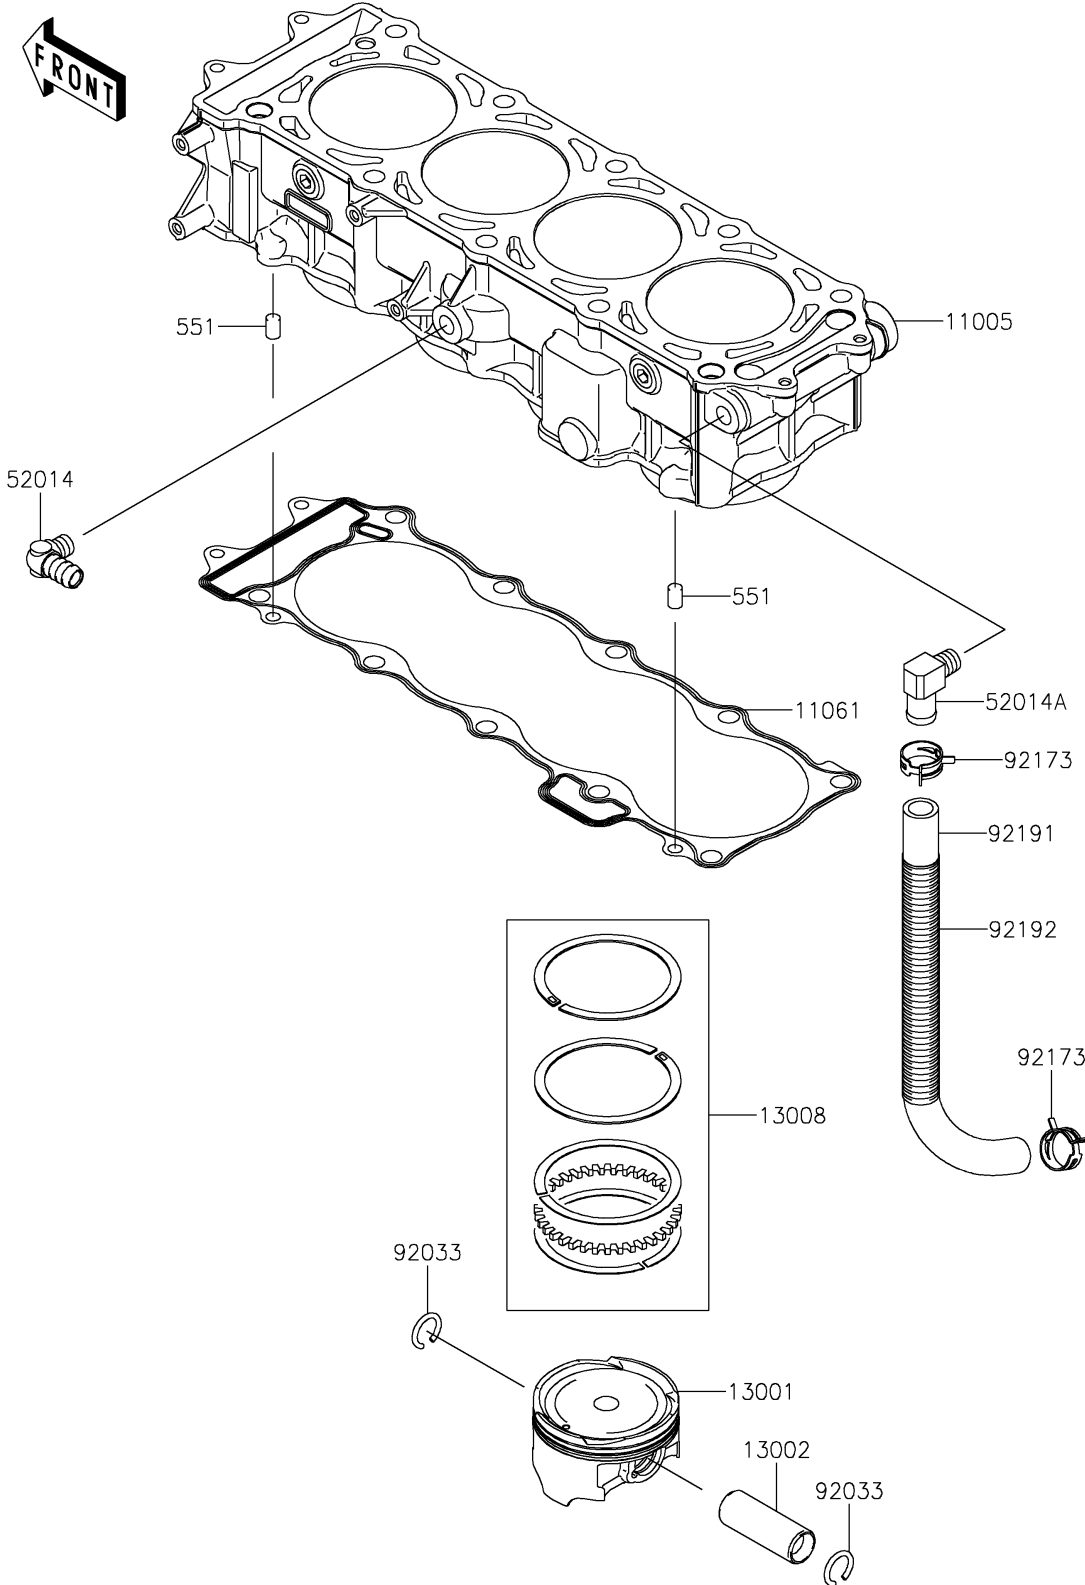

2018 JET SKI® SX-R™ PARTS DIAGRAM

Cylinder/Piston(s)

E1120

2018 JET SKI® SX-R™ PARTS LIST

Cylinder/Piston(s)

ITEM NAME	PART NUMBER	QUANTITY
CYLINDER-ENGINE (Ref # 11005)	11005-3768	1
GASKET,CYLINDER BASE (Ref # 11061)	11061-3708	1
PISTON-ENGINE (Ref # 13001)	13001-3737	4
PIN-PISTON (Ref # 13002)	13002-3709	4
RING-SET-PISTON (Ref # 13008)	13008-0048	4
ELBOW (Ref # 52014)	52014-3711	1
ELBOW (Ref # 52014A)	52014-3717	1
PIN-DOWEL (Ref # 551)	551R0812	2
RING-SNAP (Ref # 92033)	92033-1188	8
CLAMP (Ref # 92173)	92173-1039	2
TUBE,BREATHER (Ref # 92191)	92191-3983	1
TUBE,CORRUGATED,L=265 (Ref # 92192)	92192-1083	1