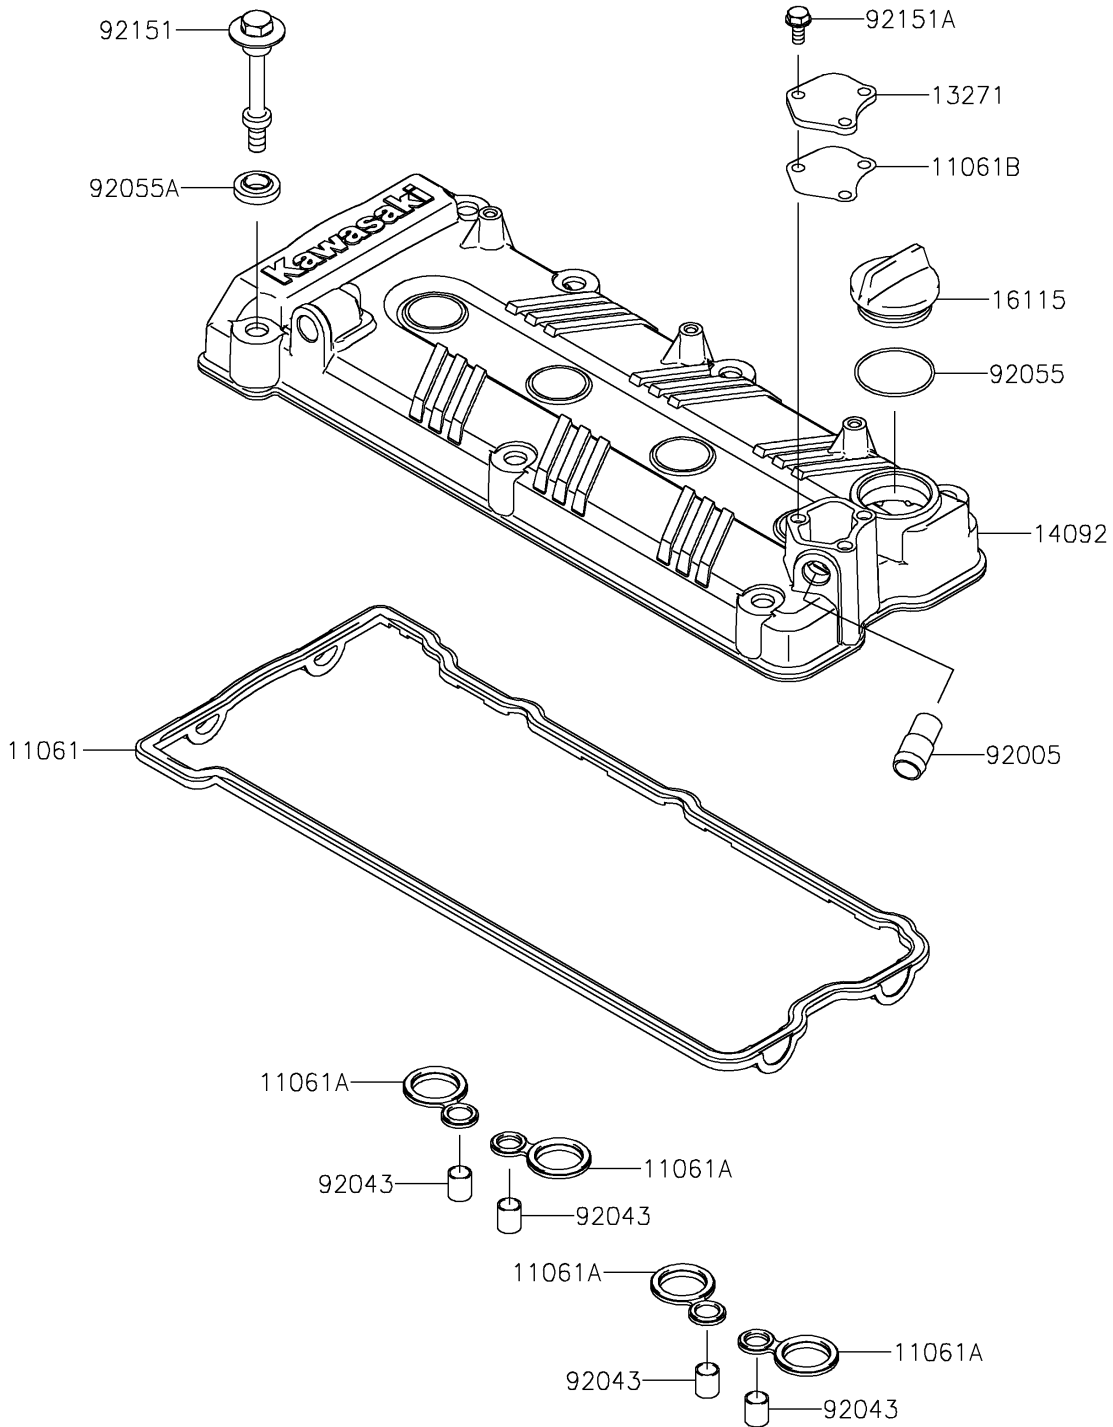

2017 JET SKI® SX-R™ PARTS DIAGRAM

Cylinder Head Cover

E1112

2017 JET SKI® SX-R™ PARTS LIST

Cylinder Head Cover

ITEM NAME	PART NUMBER	QUANTITY
GASKET,HEAD COVER (Ref # 11061)	11061-0090	1
GASKET,SPARK PLUG HOLE (Ref # 11061A)	11061-0105	1
GASKET,PLATE (Ref # 11061B)	11061-0814	1
PLATE (Ref # 13271)	13271-3898	1
COVER,HEAD (Ref # 14092)	14092-0836	1
CAP-OIL FILLER (Ref # 16115)	16115-1064	1
FITTING (Ref # 92005)	92005-3741	1
PIN,10.1X12X14 (Ref # 92043)	92043-4009	1
RING-O,38X1.9 (Ref # 92055)	92055-1295	1
RING-O,HEAD COVER BOLT (Ref # 92055A)	92055-1352	1
BOLT,HEAD COVER (Ref # 92151)	92151-1221	1
BOLT,6X14 (Ref # 92151A)	92151-3788	1