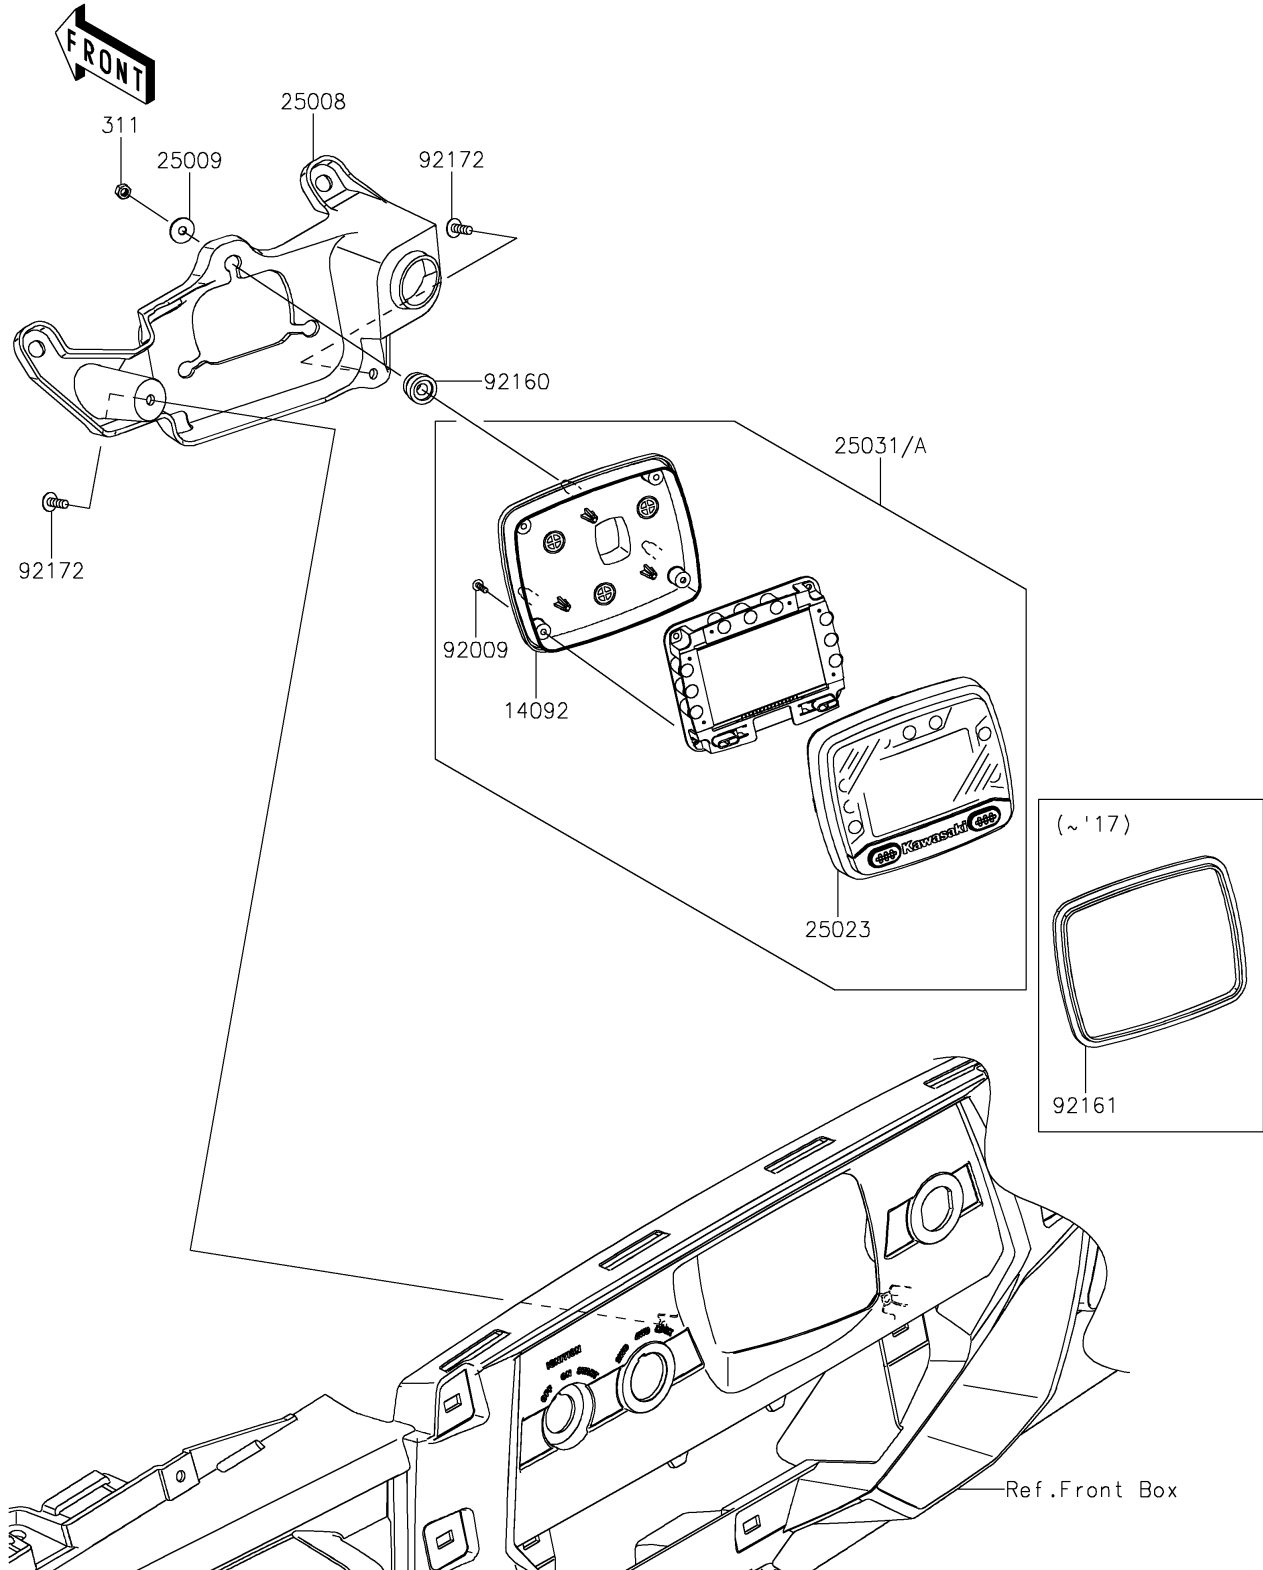

## 2017 TERYX4™ CAMO PARTS DIAGRAM

Meter(s)

F2530

## 2017 TERYX4™ CAMO PARTS LIST

Meter(s)

ITEM NAME	PART NUMBER	QUANTITY
COVER,METER,LWR (Ref # 14092)	14092-0834	1
BRACKET-METER (Ref # 25008)	25008-0043	1
WASHER,5.2X16X1.2 (Ref # 25009)	25009-004	1
COVER-METER CASE,UPP (Ref # 25023)	25023-0075	1
METER-ASSY,LCD (Ref # 25031A)	25031-0692	1
NUT-HEX,5MM (Ref # 311)	311AB0500	1
SCREW,TAPPING,3X12 (Ref # 92009)	92009-1255	1
DAMPER (Ref # 92160)	92160-1460	1
DAMPER,METER (Ref # 92161)	92161-0906	1
SCREW,TAPPING,5X14 (Ref # 92172)	92172-0265	1