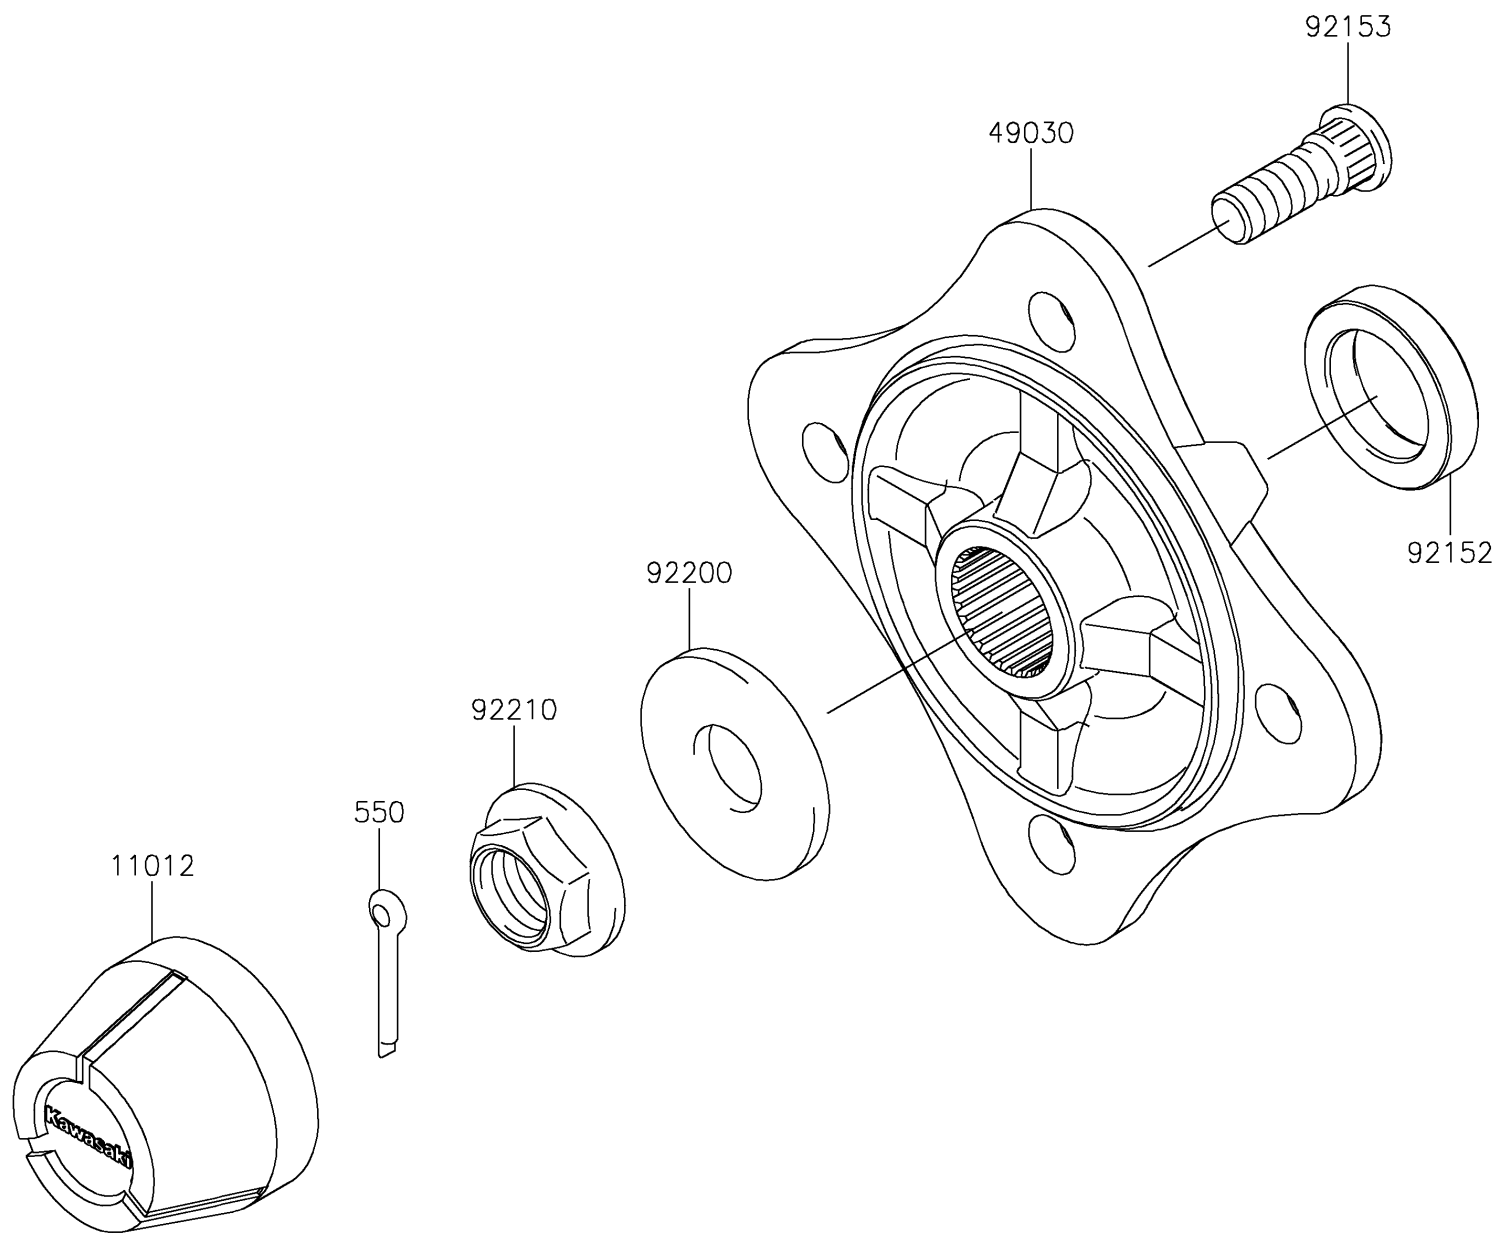

2017 TERYX4™ CAMO PARTS DIAGRAM

Rear Hubs/Brakes

F2240

2017 TERYX4™ CAMO PARTS LIST

Rear Hubs/Brakes

ITEM NAME	PART NUMBER	QUANTITY
CAP,WHEEL (Ref # 11012)	11012-1969	1
HUB,RR (Ref # 49030)	49030-0563	1
PIN-COTTER,4.0X30 (Ref # 550)	550AA4030	1
COLLAR,30.1X44X9 (Ref # 92152)	92152-1700	1
BOLT,12MM (Ref # 92153)	92153-1915	1
WASHER,20.3X52.0X4.5 (Ref # 92200)	92200-1739	1
NUT,FLANGED,20MM (Ref # 92210)	92210-2093	1