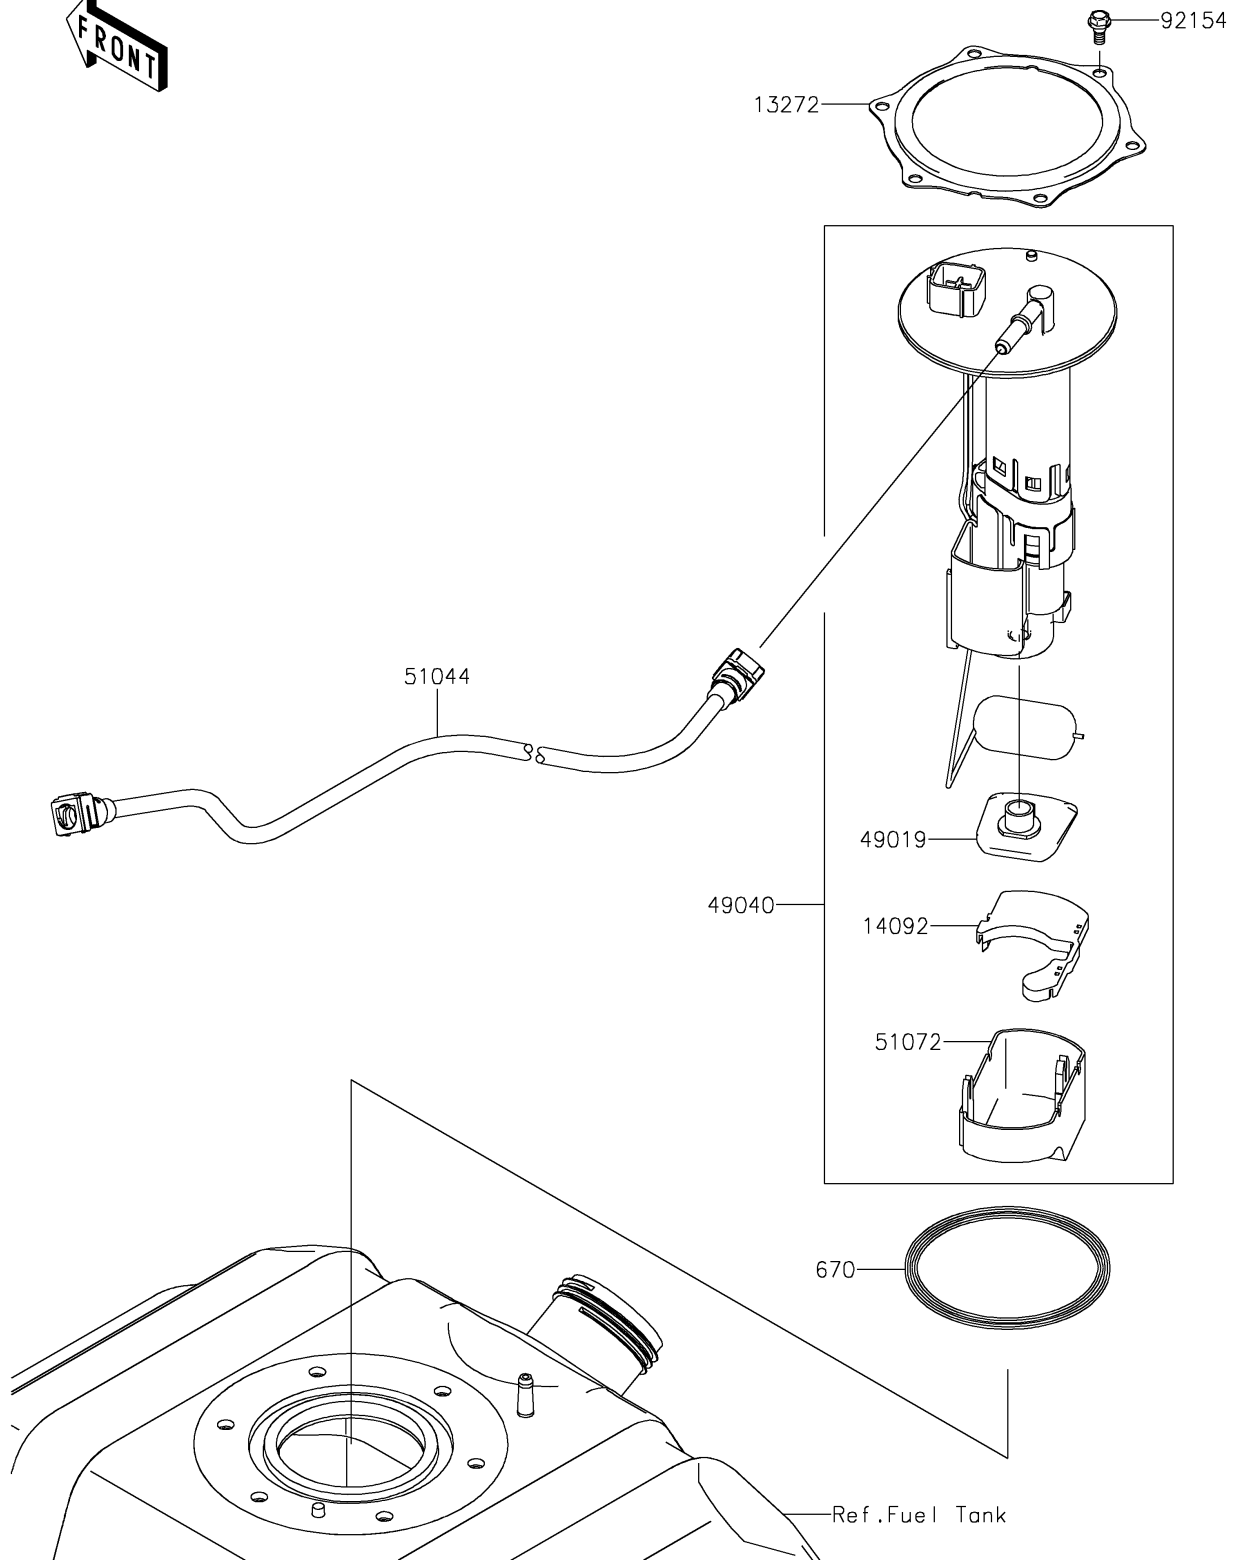

## 2017 TERYX4™ CAMO PARTS DIAGRAM

Fuel Pump

E1520

## 2017 TERYX4™ CAMO PARTS LIST

### Fuel Pump

ITEM NAME	PART NUMBER	QUANTITY
PLATE (Ref # 13272)	13272-2500	1
COVER (Ref # 14092)	14092-1044	1
FILTER-FUEL (Ref # 49019)	49019-0013	1
PUMP-FUEL (Ref # 49040)	49040-0716	1
TUBE-ASSY (Ref # 51044)	51044-0811	1
CHAMBER-FUEL (Ref # 51072)	51072-0003	1
O RING (Ref # 670)	670E5090	1
BOLT,FUEL PUMP (Ref # 92154)	92154-1326	1