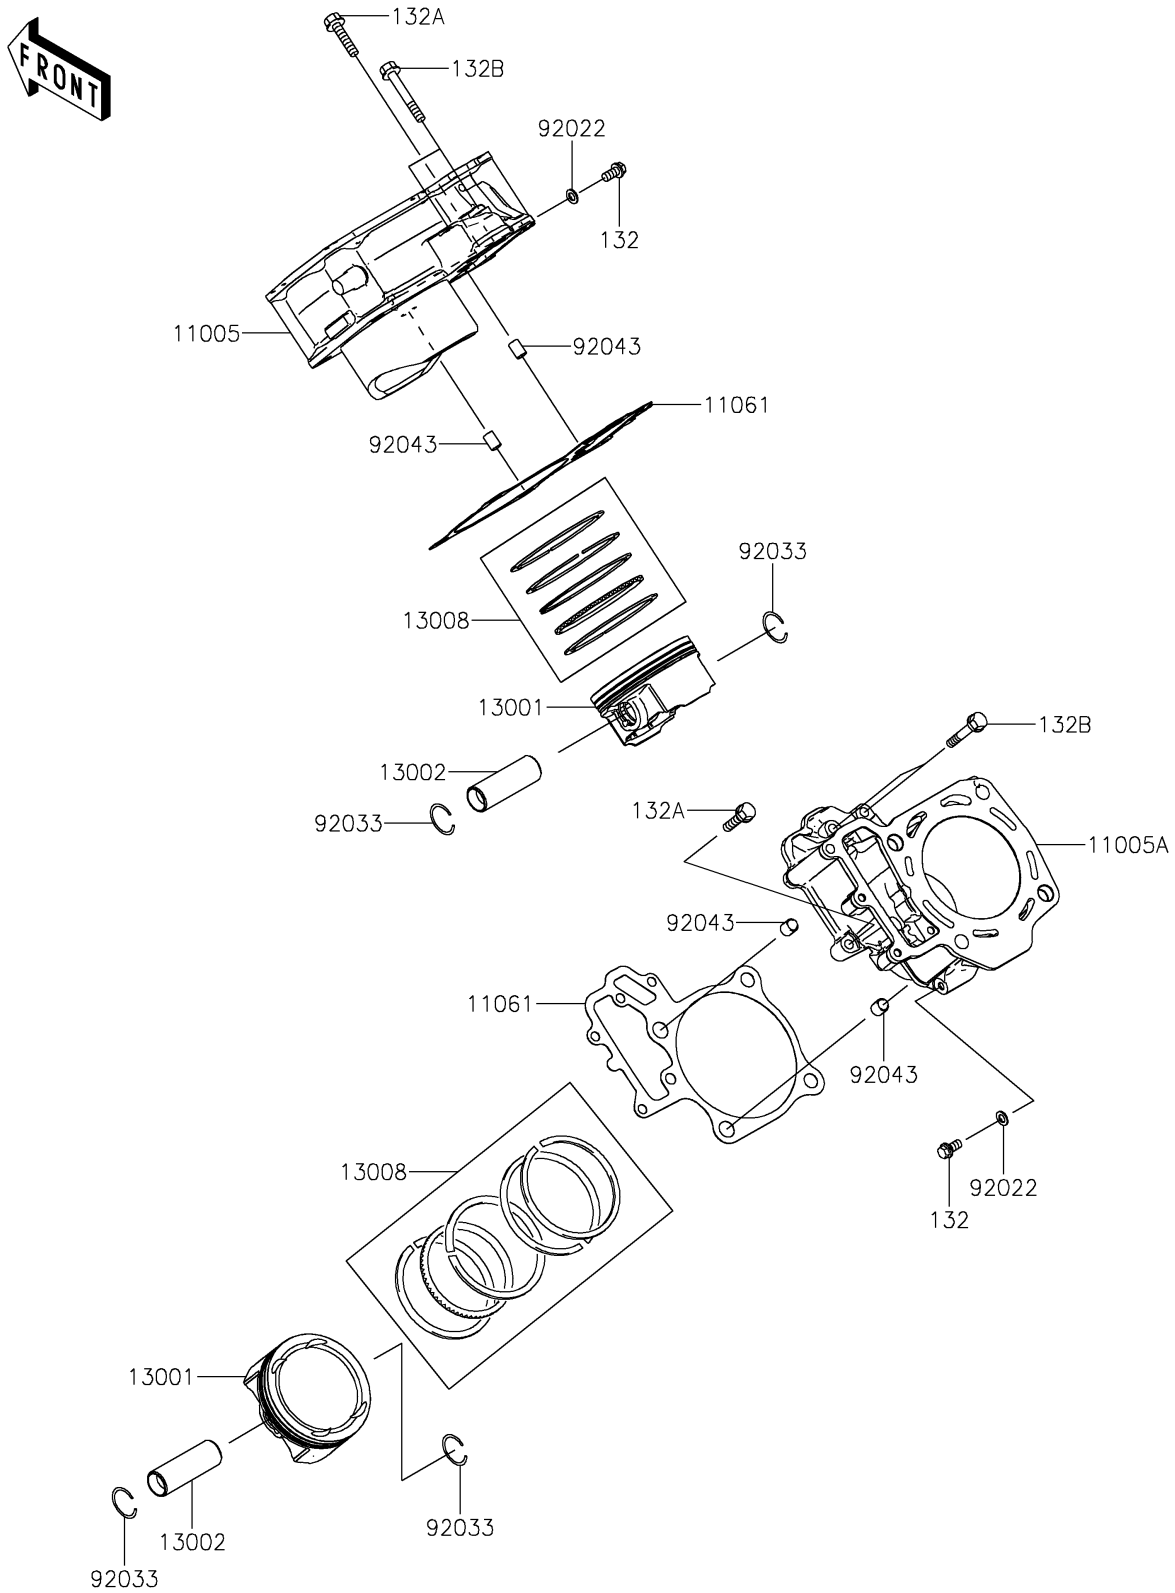

2020 TERYX4™ CAMO PARTS DIAGRAM

Cylinder/Piston(s)

E1120

2020 TERYX4™ CAMO PARTS LIST

Cylinder/Piston(s)

ITEM NAME	PART NUMBER	QUANTITY
CYLINDER-ENGINE,FR (Ref # 11005)	11005-0628	1
CYLINDER-ENGINE,RR (Ref # 11005A)	11005-0629	1
GASKET,CYLINDER BASE (Ref # 11061)	11061-0730	1
PISTON-ENGINE (Ref # 13001)	13001-0740	1
PIN-PISTON (Ref # 13002)	13002-0711	1
RING-SET-PISTON (Ref # 13008)	13008-0042	1
BOLT-FLANGED-SMALL,6X12 (Ref # 132)	132BA0612	1
BOLT-FLANGED-SMALL,6X30 (Ref # 132A)	132BA0630	1
BOLT-FLANGED-SMALL,6X40 (Ref # 132B)	132BA0640	1
WASHER,6.2X11X1 (Ref # 92022)	92022-304	1
RING-SNAP (Ref # 92033)	92033-1207	1
PIN,10.1X12X14 (Ref # 92043)	92043-4009	1