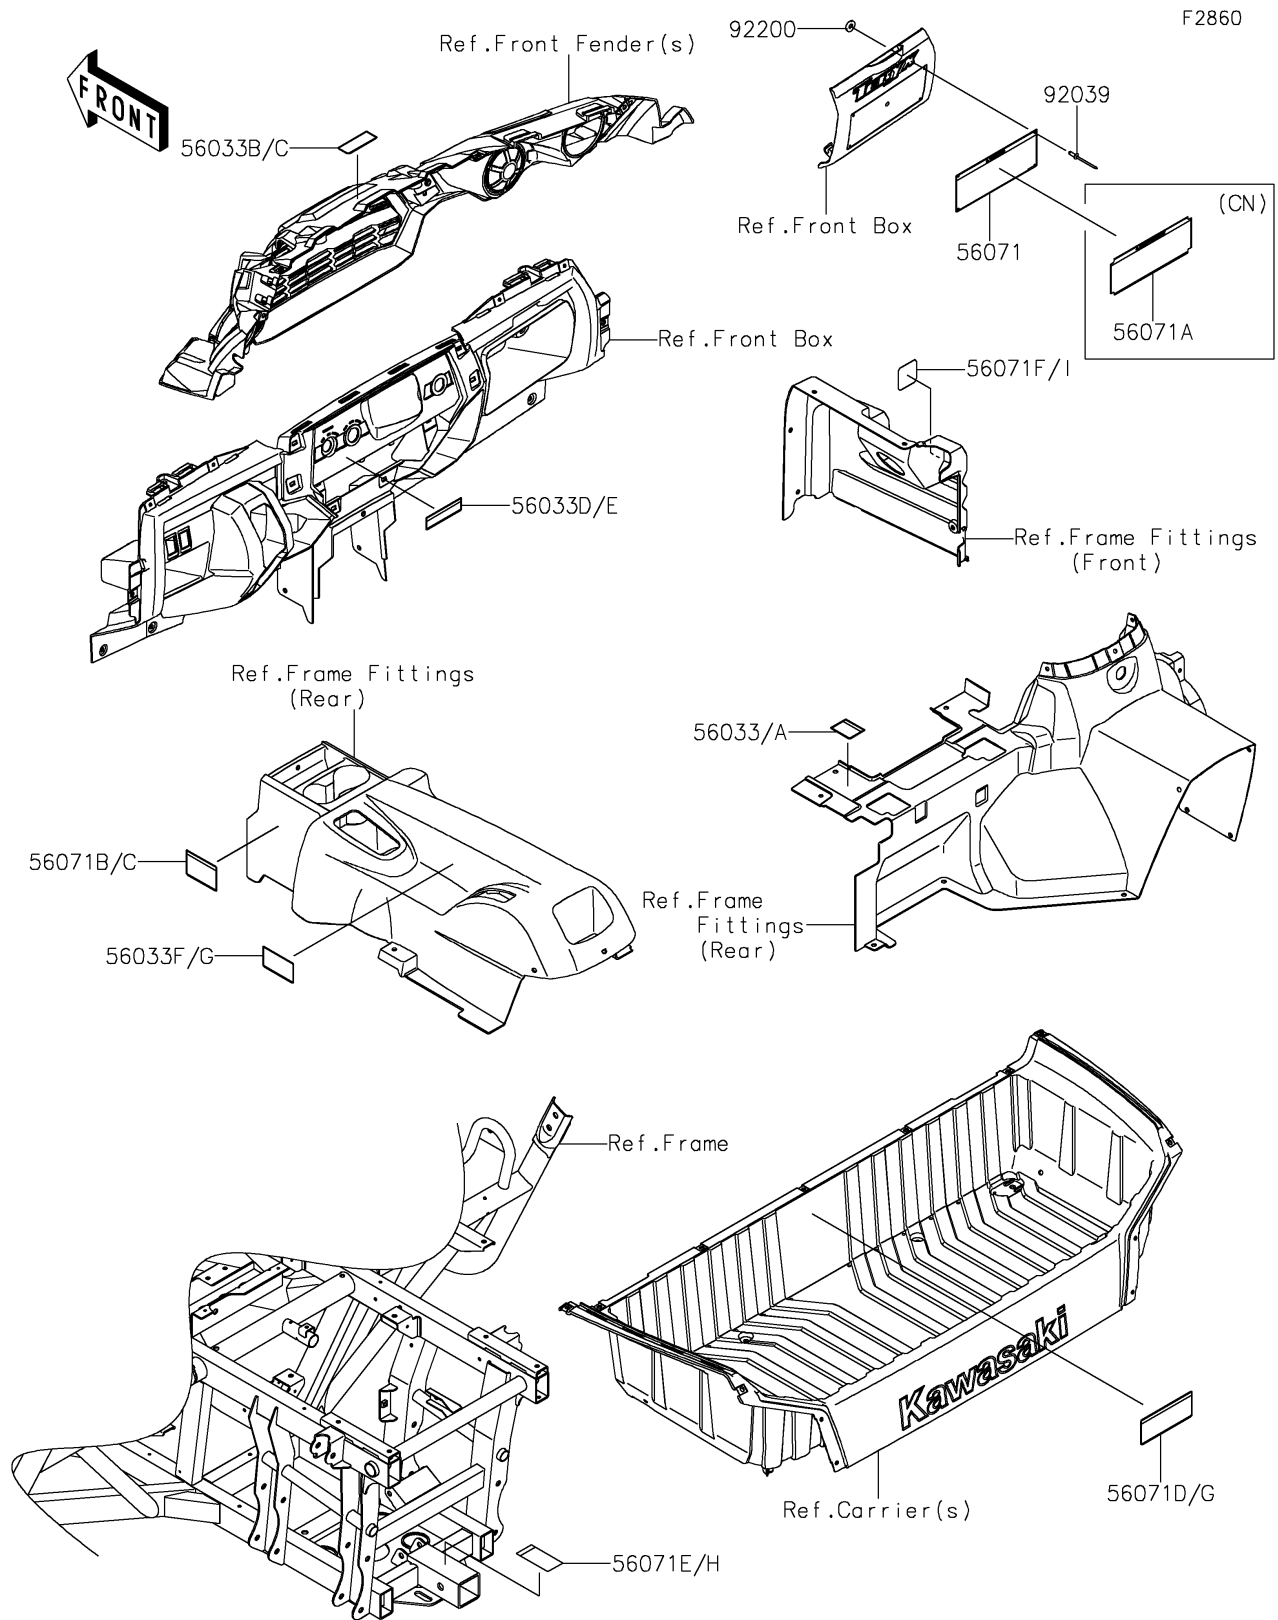

2020 TERYX4™ PARTS DIAGRAM

Labels

2020 TERYX4™ PARTS LIST

Labels

ITEM NAME	PART NUMBER	QUANTITY
LABEL-MANUAL,OIL MAINTENANCE (Ref # 56033)	56033-0372	1
LABEL-MANUAL,OIL MAINTENANCE (Ref # 56033A)	56033-0373	1
LABEL-MANUAL,AIR CLEANER (Ref # 56033B)	56033-0724	1
LABEL-MANUAL,AIR CLEANER (Ref # 56033C)	56033-0731	1
LABEL-MANUAL,SHIFT NOTICE (Ref # 56033D)	56033-0822	1
LABEL-MANUAL,SHIFT NOTICE (Ref # 56033E)	56033-0826	1
LABEL-MANUAL,DRIVE BELT (Ref # 56033F)	56033-0924	1
LABEL-MANUAL,DRIVE BELT (Ref # 56033G)	56033-0929	1
LABEL-WARNING (Ref # 56071)	56071-0500	1
LABEL-WARNING,GENERAL (Ref # 56071A)	56071-0501	1
LABEL-WARNING,TIRE (Ref # 56071B)	56071-0504	1
LABEL-WARNING,TIRE (Ref # 56071C)	56071-0505	1
LABEL-WARNING,CARGO (Ref # 56071D)	56071-0584	1
LABEL-WARNING,TRAILER HITCH (Ref # 56071E)	56071-0586	1
LABEL-WARNING,GASOLINE (Ref # 56071F)	56071-0588	1
LABEL-WARNING,CARGO (Ref # 56071G)	56071-0589	1
LABEL-WARNING,TRAILER HITCH (Ref # 56071H)	56071-0591	1
LABEL-WARNING,GASOLINE (Ref # 56071I)	56071-0593	1
RIVET,3.2X8 (Ref # 92039)	92039-3763	1
WASHER,3.5X8X1 (Ref # 92200)	92200-1251	1