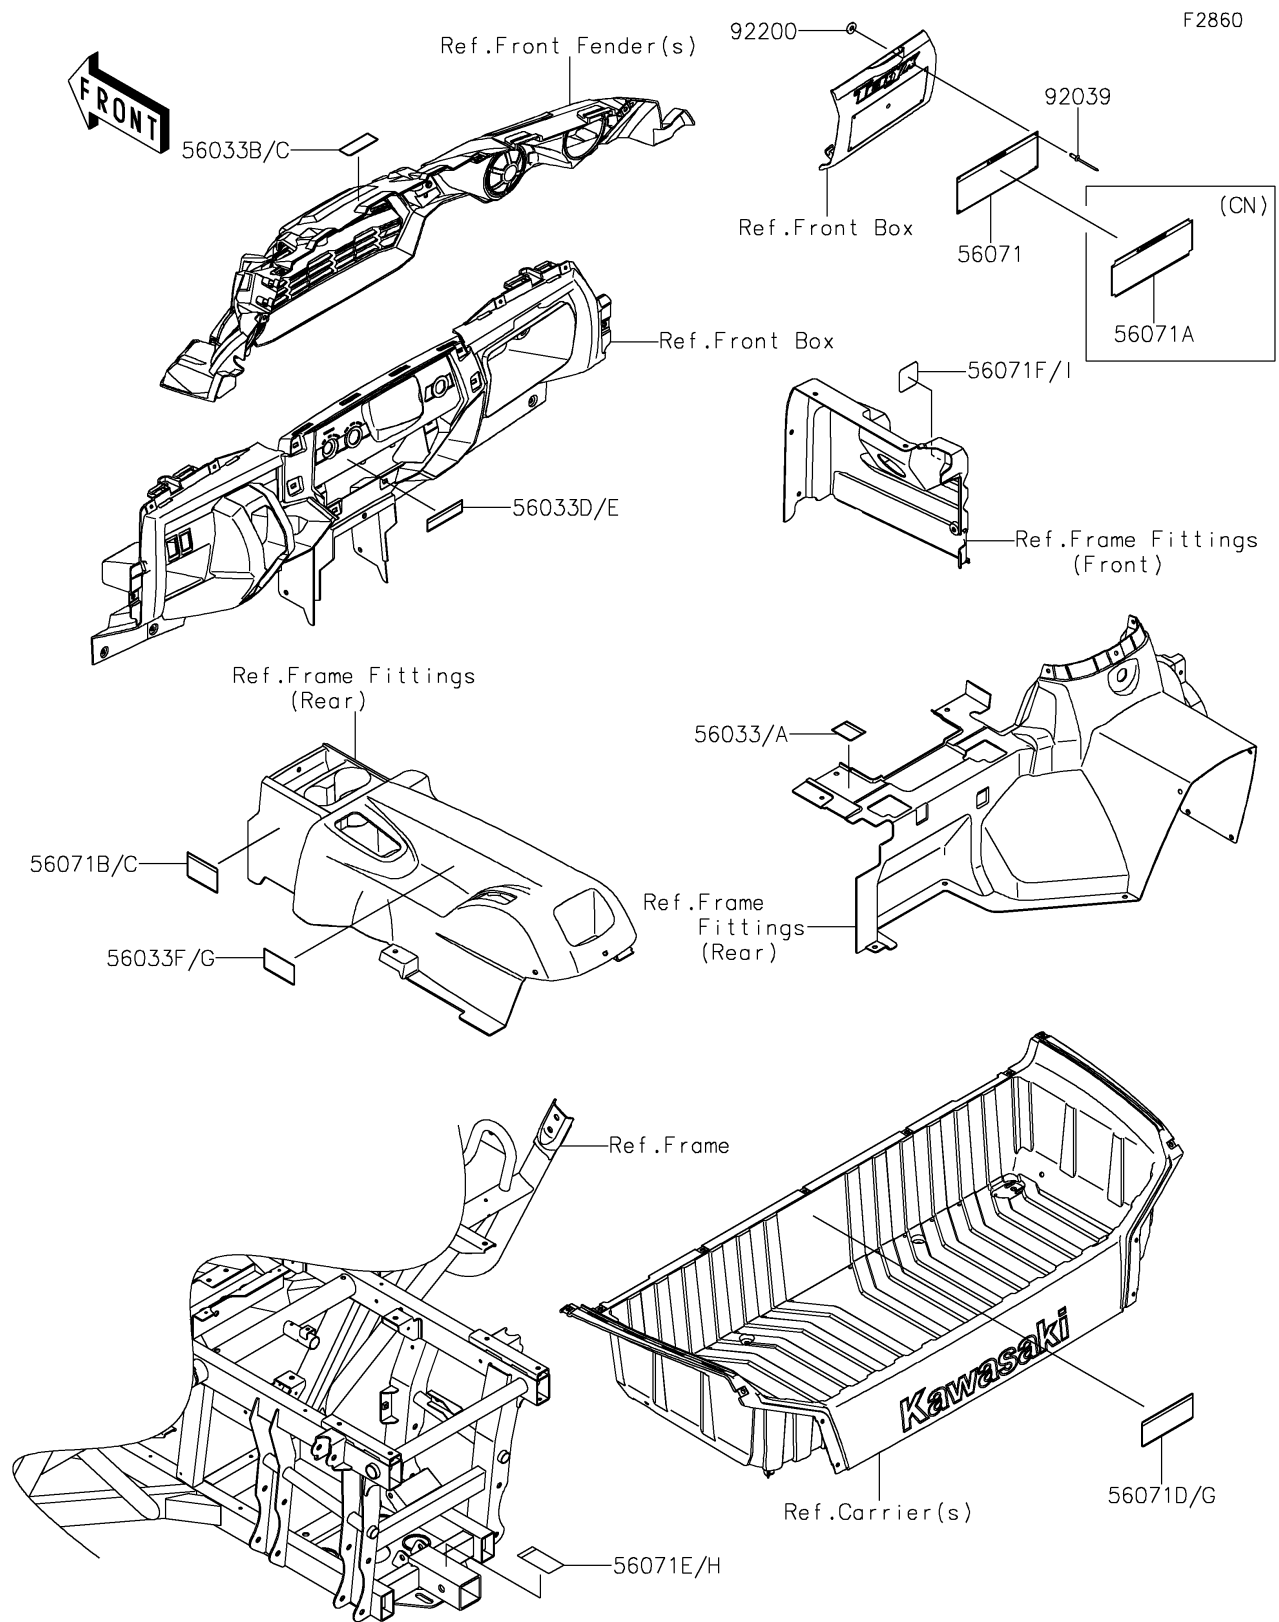

2017 TERYX4™ PARTS DIAGRAM

Labels

2017 TERYX4™ PARTS LIST

Labels

ITEM NAME	PART NUMBER	QUANTITY
LABEL-MANUAL,OIL MAINTENANCE (Ref # 56033)	56033-0372	1
LABEL-MANUAL,OIL MAINTENANCE (Ref # 56033A)	56033-0373	1
LABEL-MANUAL,AIR CLEANER (Ref # 56033B)	56033-0724	1
LABEL-MANUAL,AIR CLEANER (Ref # 56033C)	56033-0731	1
LABEL-MANUAL,SHIFT NOTICE (Ref # 56033D)	56033-0822	1
LABEL-MANUAL,SHIFT NOTICE (Ref # 56033E)	56033-0826	1
LABEL-MANUAL,DRIVE BELT (Ref # 56033F)	56033-0924	1
LABEL-MANUAL,DRIVE BELT (Ref # 56033G)	56033-0929	1
LABEL-WARNING (Ref # 56071)	56071-0500	1
LABEL-WARNING,GENERAL (Ref # 56071A)	56071-0501	1
LABEL-WARNING,TIRE (Ref # 56071B)	56071-0504	1
LABEL-WARNING,TIRE (Ref # 56071C)	56071-0505	1
LABEL-WARNING,CARGO (Ref # 56071D)	56071-0584	1
LABEL-WARNING,TRAILER HITCH (Ref # 56071E)	56071-0586	1
LABEL-WARNING,GASOLINE (Ref # 56071F)	56071-0588	1
LABEL-WARNING,CARGO (Ref # 56071G)	56071-0589	1
LABEL-WARNING,TRAILER HITCH (Ref # 56071H)	56071-0591	1
LABEL-WARNING,GASOLINE (Ref # 56071I)	56071-0593	1
RIVET,3.2X8 (Ref # 92039)	92039-3763	1
WASHER,3.5X8X1 (Ref # 92200)	92200-1251	1