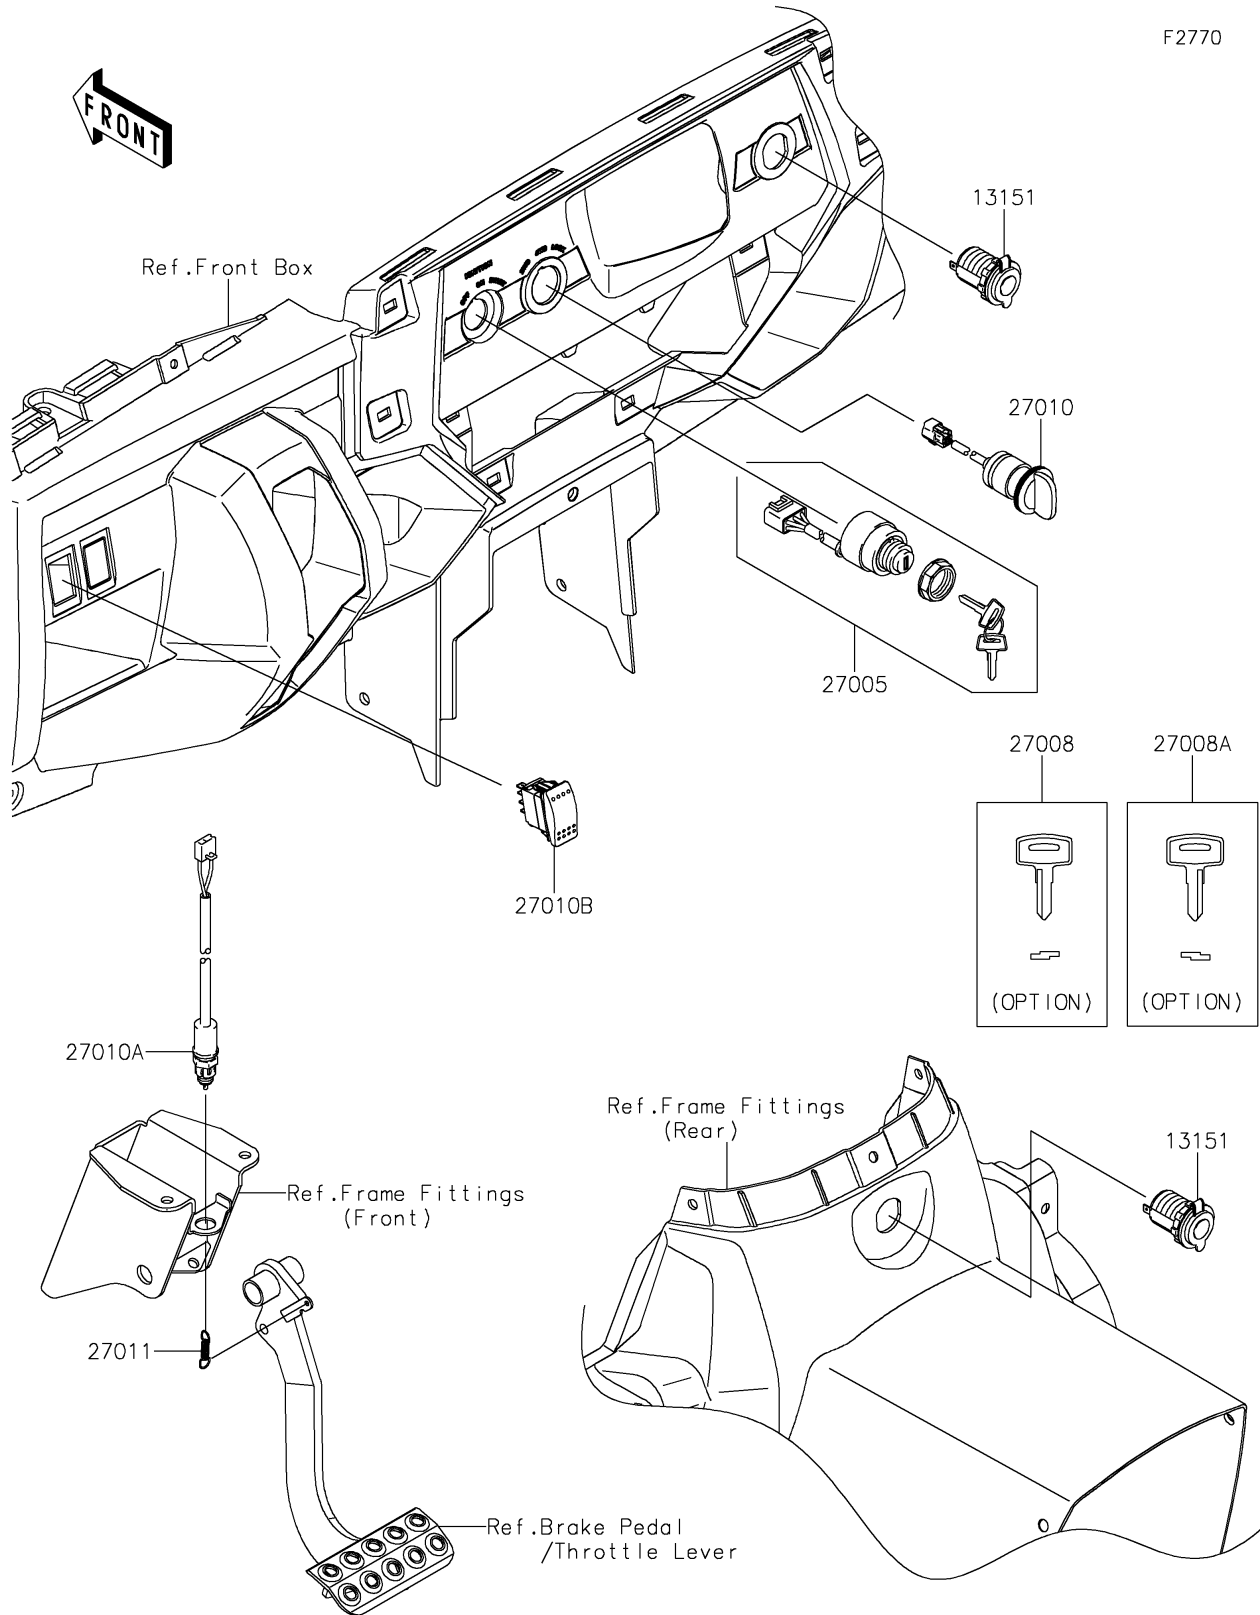

## 2017 TERYX4™ PARTS DIAGRAM

Ignition Switch

## 2017 TERYX4™ PARTS LIST

### Ignition Switch

ITEM NAME	PART NUMBER	QUANTITY
SWITCH-COMP,OUTLET,12V (Ref # 13151)	13151-0556	1
SWITCH-ASSY-IGNITION (Ref # 27005)	27005-0036	1
KEY-LOCK,BLANK (Ref # 27008)	27008-1153	1
KEY-LOCK,BLANK (Ref # 27008A)	27008-1157	1
SWITCH,HEAD LAMP (Ref # 27010)	27010-0706	1
SWITCH,BRAKE (Ref # 27010A)	27010-0724	1
SWITCH,OUTER (Ref # 27010B)	27010-0806	1
SPRING,BRAKE LAMP SWITCH (Ref # 27011)	27011-006	1