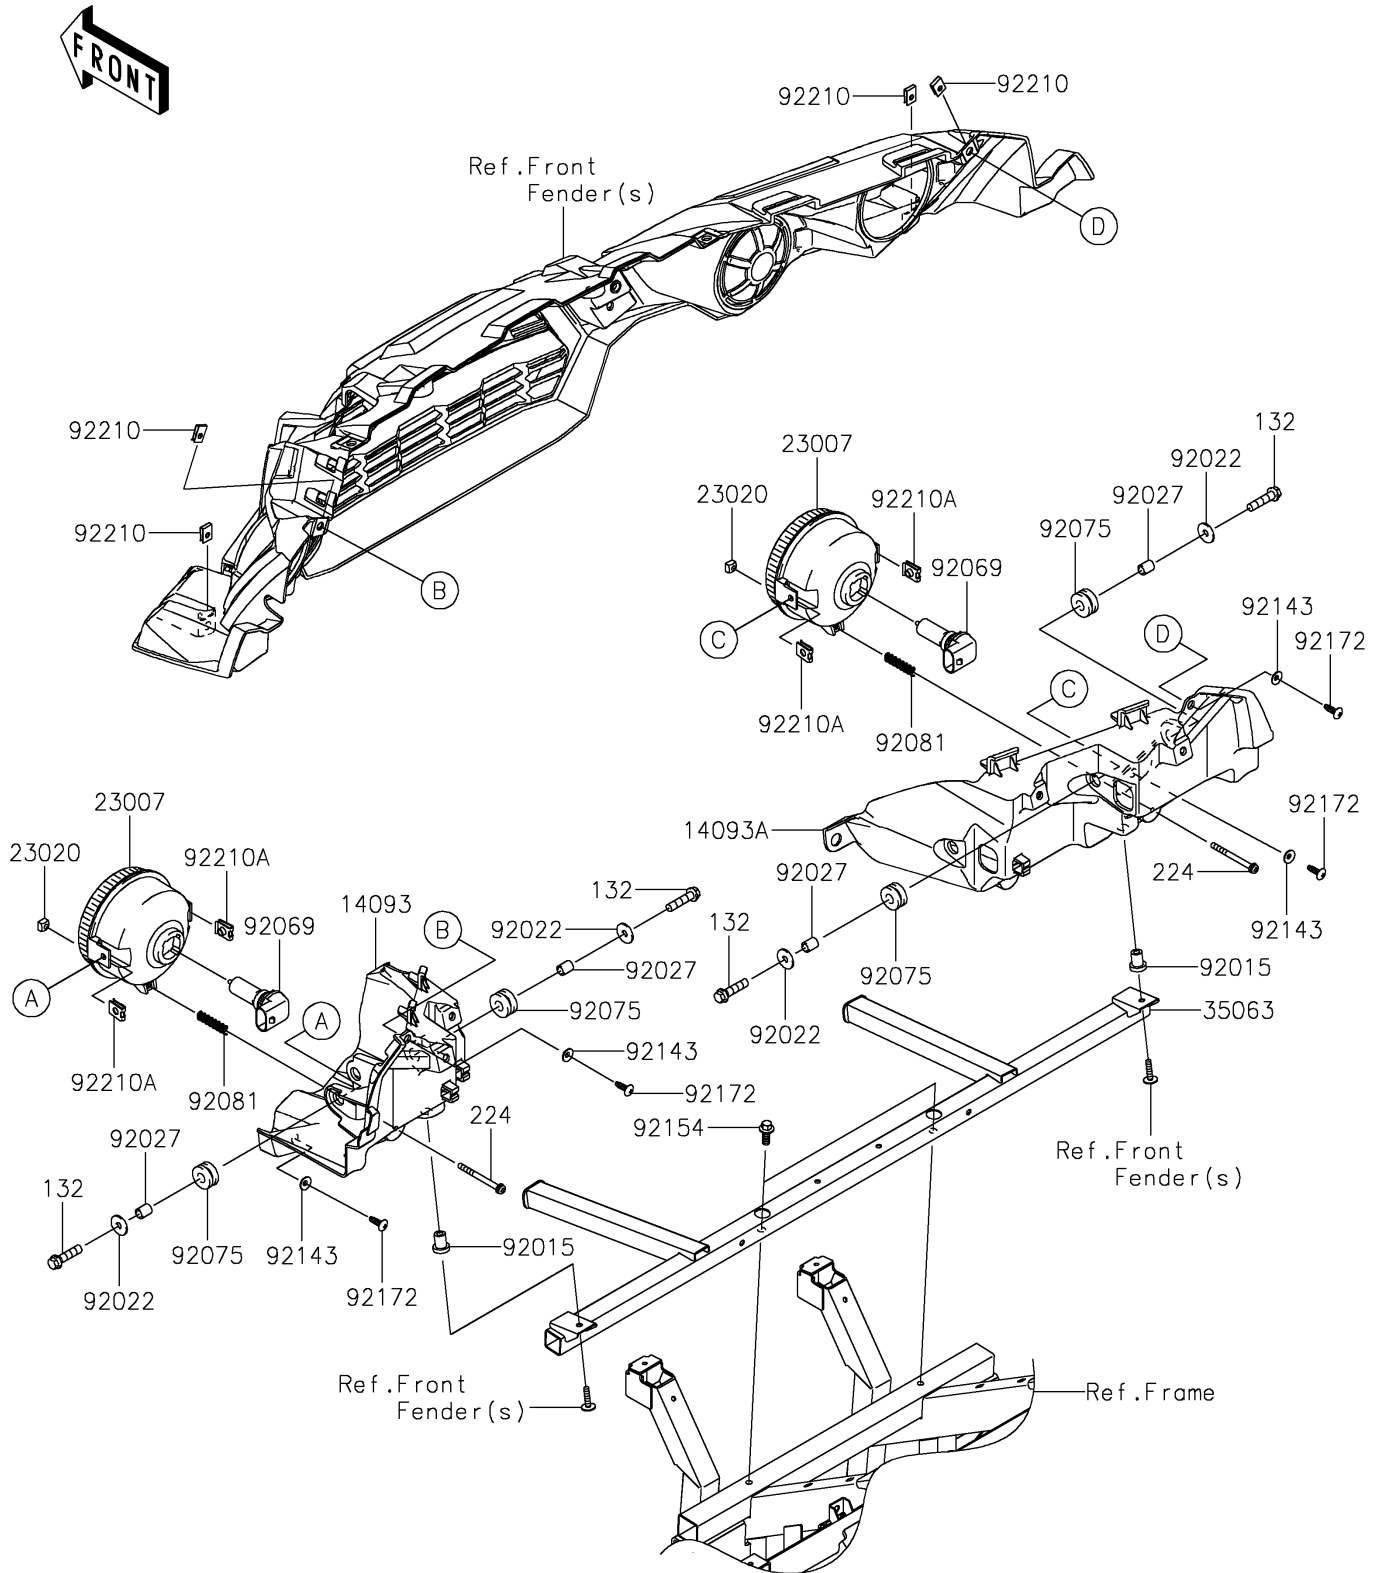

2017 TERYX4™ PARTS DIAGRAM

Headlight(s)

F2710

2017 TERYX4™ PARTS LIST

Headlight(s)

ITEM NAME	PART NUMBER	QUANTITY
BOLT-FLANGED-SMALL,6X25 (Ref # 132)	132BA0625	1
COVER,HEADLIGHT,LH (Ref # 14093)	14093-0207	1
COVER,HEADLIGHT,RH (Ref # 14093A)	14093-0208	1
SCREW-PAN-WP-CROS,4X45 (Ref # 224)	224AA0445	1
LENS-COMP,HEAD LAMP (Ref # 23007)	23007-0096	1
NUT,4MM,FOCUS ADJUST (Ref # 23020)	23020-018	1
STAY,HEADLAMP (Ref # 35063)	35063-1405	1
NUT,RUBBER,6MM (Ref # 92015)	92015-1692	1
WASHER,6.5X20X1.6 (Ref # 92022)	92022-125	1
COLLAR,6.8X10X12 (Ref # 92027)	92027-162	1
BULB,12V 35/35W (Ref # 92069)	92069-0019	1
DAMPER,10X24X12 (Ref # 92075)	92075-1690	1
SPRING,FOCUS ADJUST (Ref # 92081)	92081-1896	1
COLLAR (Ref # 92143)	92143-1087	1
BOLT,FLANGED,8X20 (Ref # 92154)	92154-1226	1
SCREW,TAPPING,6X20 (Ref # 92172)	92172-0488	1
NUT,LEAF SPRING,6MM (Ref # 92210)	92210-0624	1
NUT (Ref # 92210A)	92210-1125	1