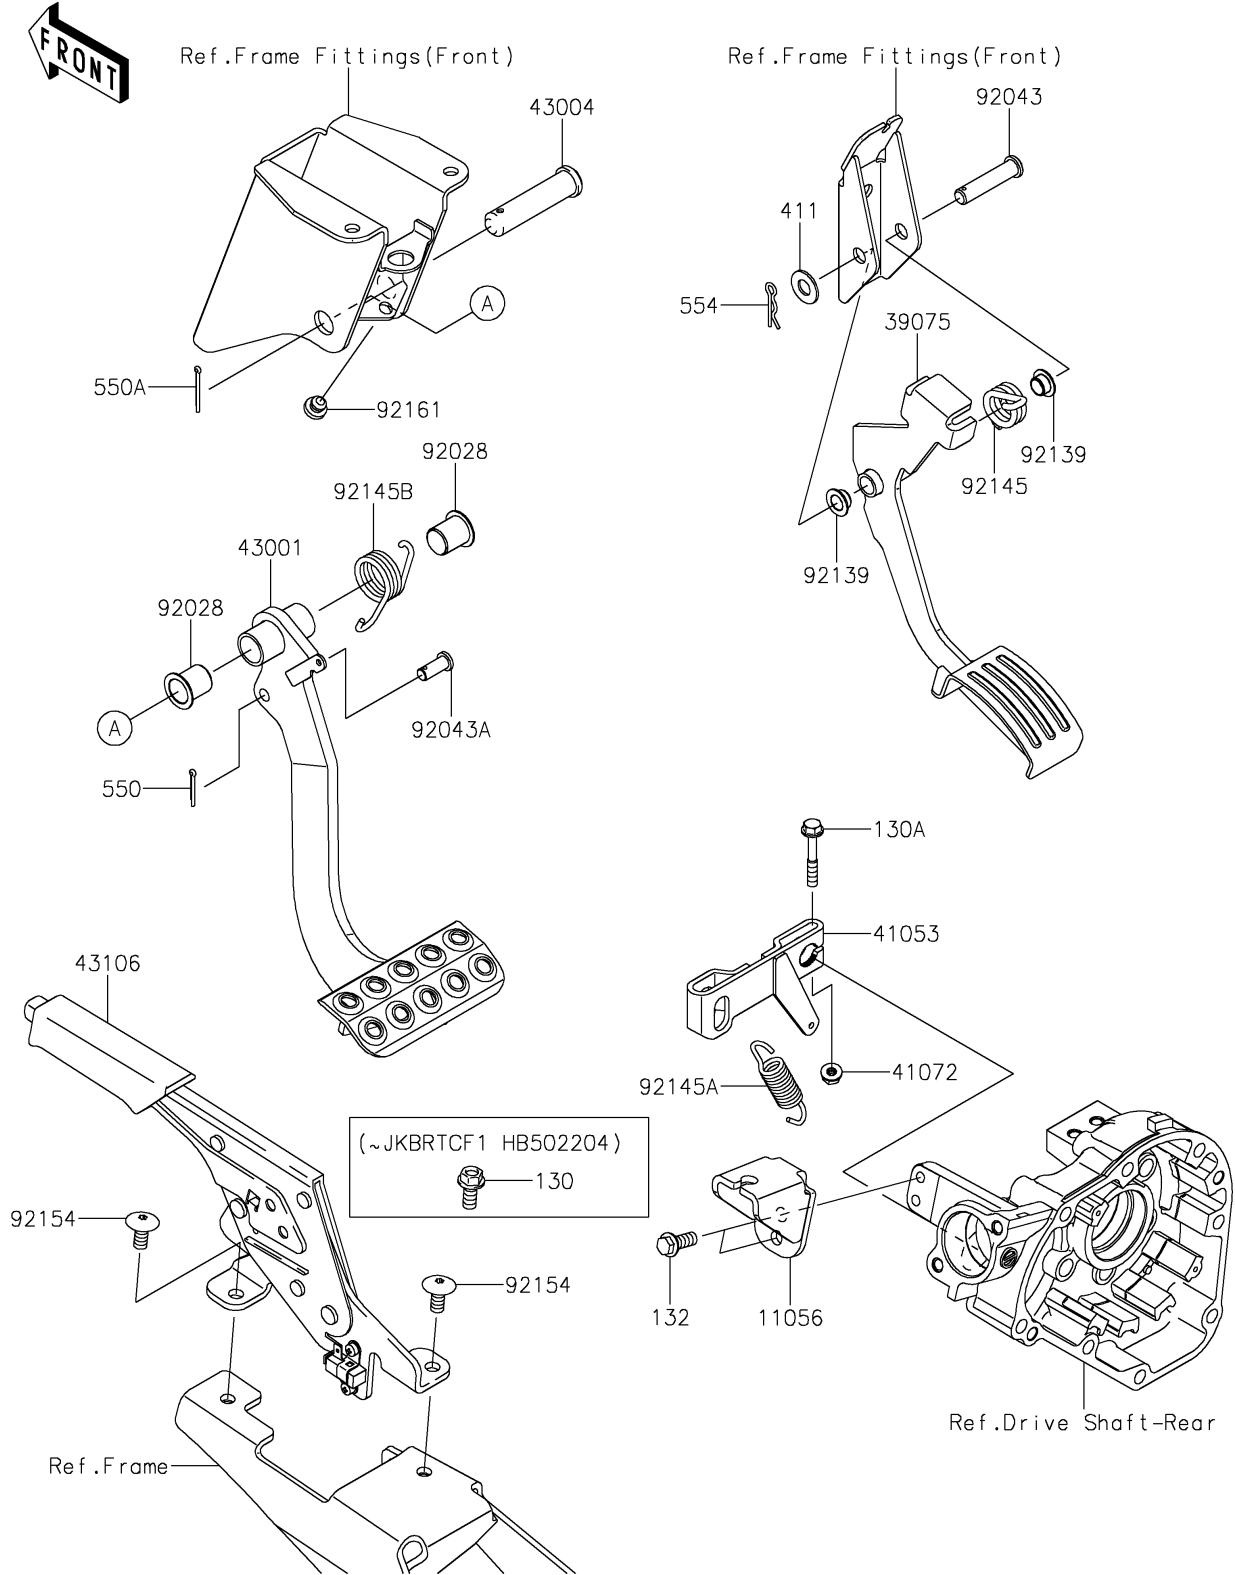

## 2017 TERYX4™ PARTS DIAGRAM

Brake Pedal/Throttle Lever

F2260

## 2017 TERYX4™ PARTS LIST

Brake Pedal/Throttle Lever

ITEM NAME	PART NUMBER	QUANTITY
BRACKET (Ref # 11056)	11056-2267	1
BOLT-FLANGED,8X18 (Ref # 130)	130BA0818	1
BOLT-FLANGED,6X40 (Ref # 130A)	130CA0640	1
BOLT-FLANGED-SMALL,8X20 (Ref # 132)	132BA0820	1
LEVER-THROTTLE (Ref # 39075)	39075-0019	1
LEVER-BRAKE CAM (Ref # 41053)	41053-0023	1
NUT,6MM (Ref # 41072)	41072-007	1
WASHER-PLAIN,10MM (Ref # 411)	411AA1000	1
LEVER-BRAKE,PEDAL (Ref # 43001)	43001-0739	1
SHAFT-BRAKE (Ref # 43004)	43004-1128	1
LEVER-ASSY-PARKING BRAKE (Ref # 43106)	43106-0005	1
PIN-COTTER,2.5X18 (Ref # 550)	550AA2518	1
PIN-COTTER,2.5X25 (Ref # 550A)	550AA2525	1
PIN-SNAP,10MM (Ref # 554)	554DA1000	1
BUSHING (Ref # 92028)	92028-1571	1
PIN,10X42.5 (Ref # 92043)	92043-0707	1
PIN (Ref # 92043A)	92043-1039	1
BUSHING (Ref # 92139)	92139-0230	1
SPRING,THROTTLE (Ref # 92145)	92145-0831	1
SPRING,BRAKE CAM LEVER (Ref # 92145A)	92145-0880	1
SPRING,BRAKE PEDAL RETURN (Ref # 92145B)	92145-1615	1
BOLT-FLANGED,8X18 (Ref # 92154)	92154-2692	1
DAMPER (Ref # 92161)	92161-1084	1