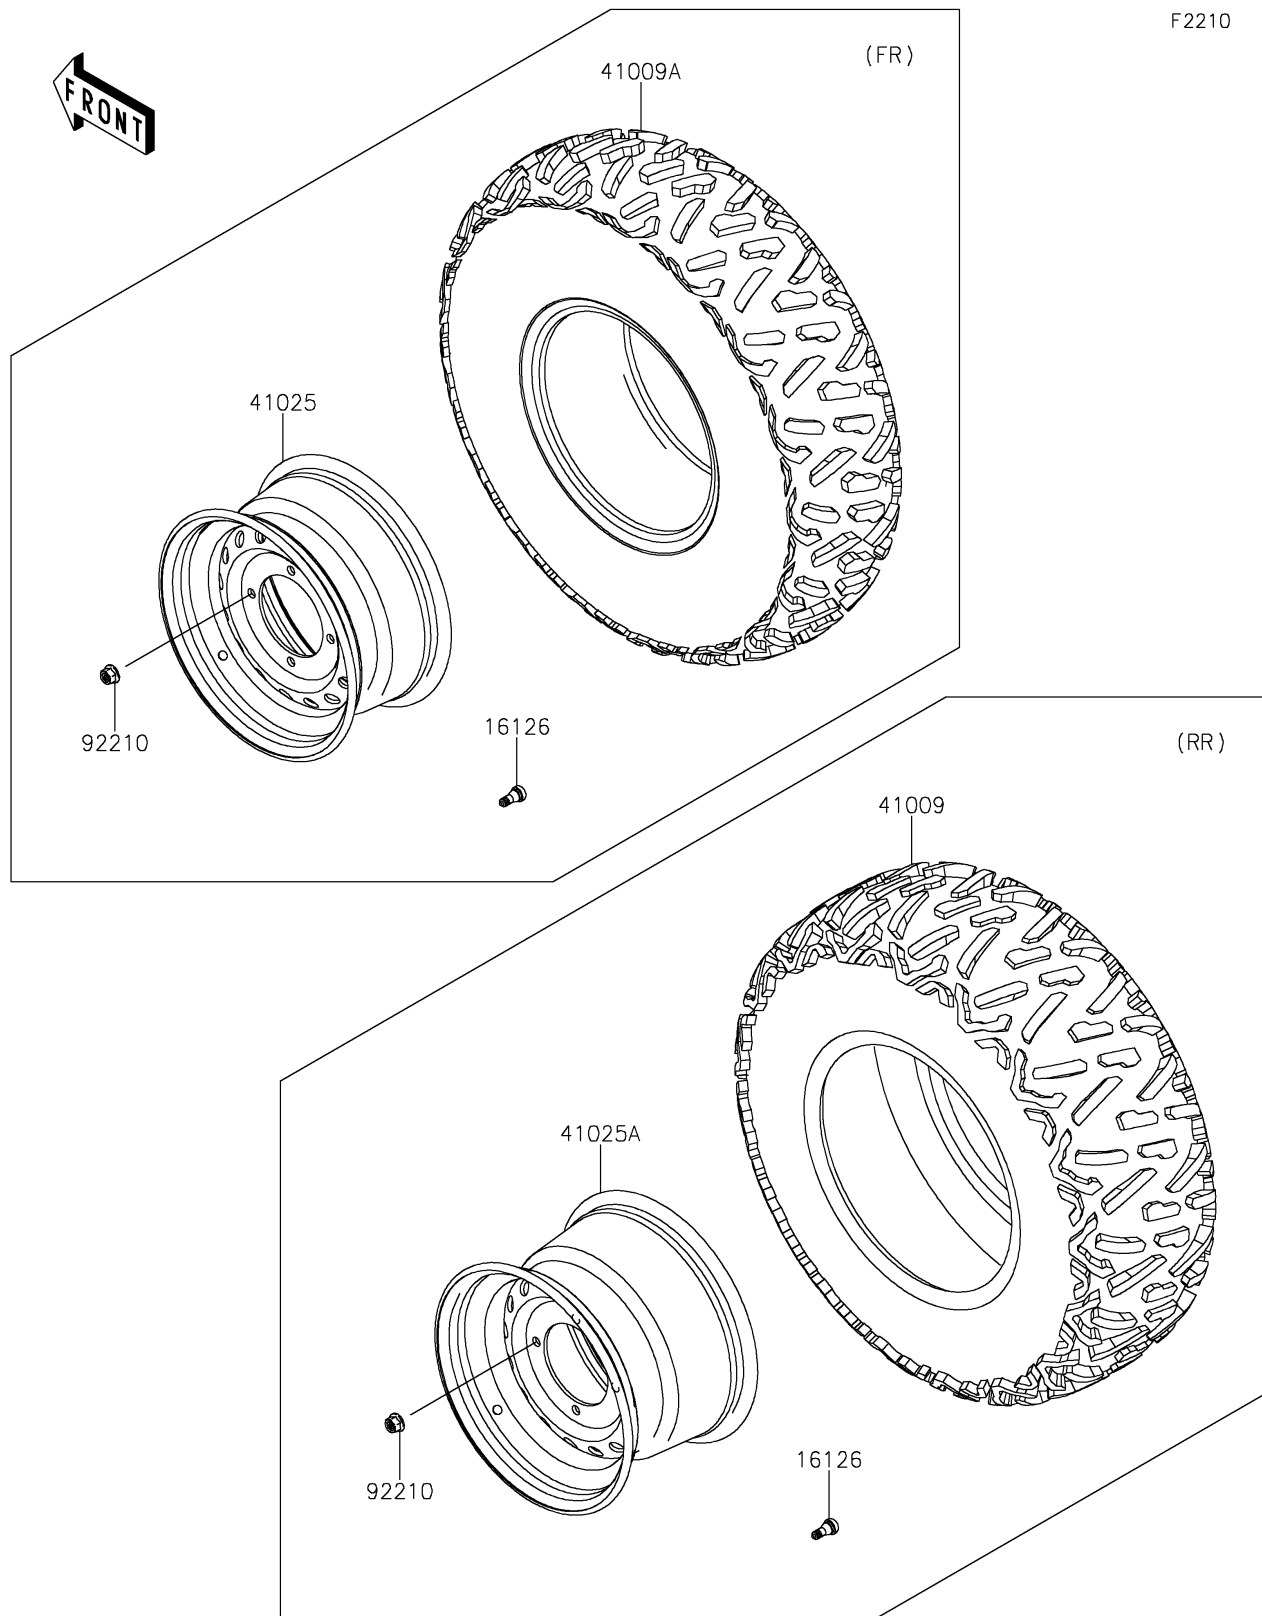

2019 TERYX4™ PARTS DIAGRAM

Wheels/Tires

F2210

2019 TERYX4™ PARTS LIST

Wheels/Tires

ITEM NAME	PART NUMBER	QUANTITY
VALVE (Ref # 16126)	16126-4001	1
TIRE,RR,26X11.00-12,MU10 (Ref # 41009)	41009-0506	1
TIRE,FR,26X9.00R12 6PLY,BIGHORN2 (Ref # 41009A)	41009-0511	1
RIM,FR,12X6.0AT,F.S.BLACK (Ref # 41025)	41025-0310-397	1
RIM,RR,12X8.0AT,F.S.BLACK (Ref # 41025A)	41025-0311-397	1
NUT,12MM (Ref # 92210)	92210-0603	1