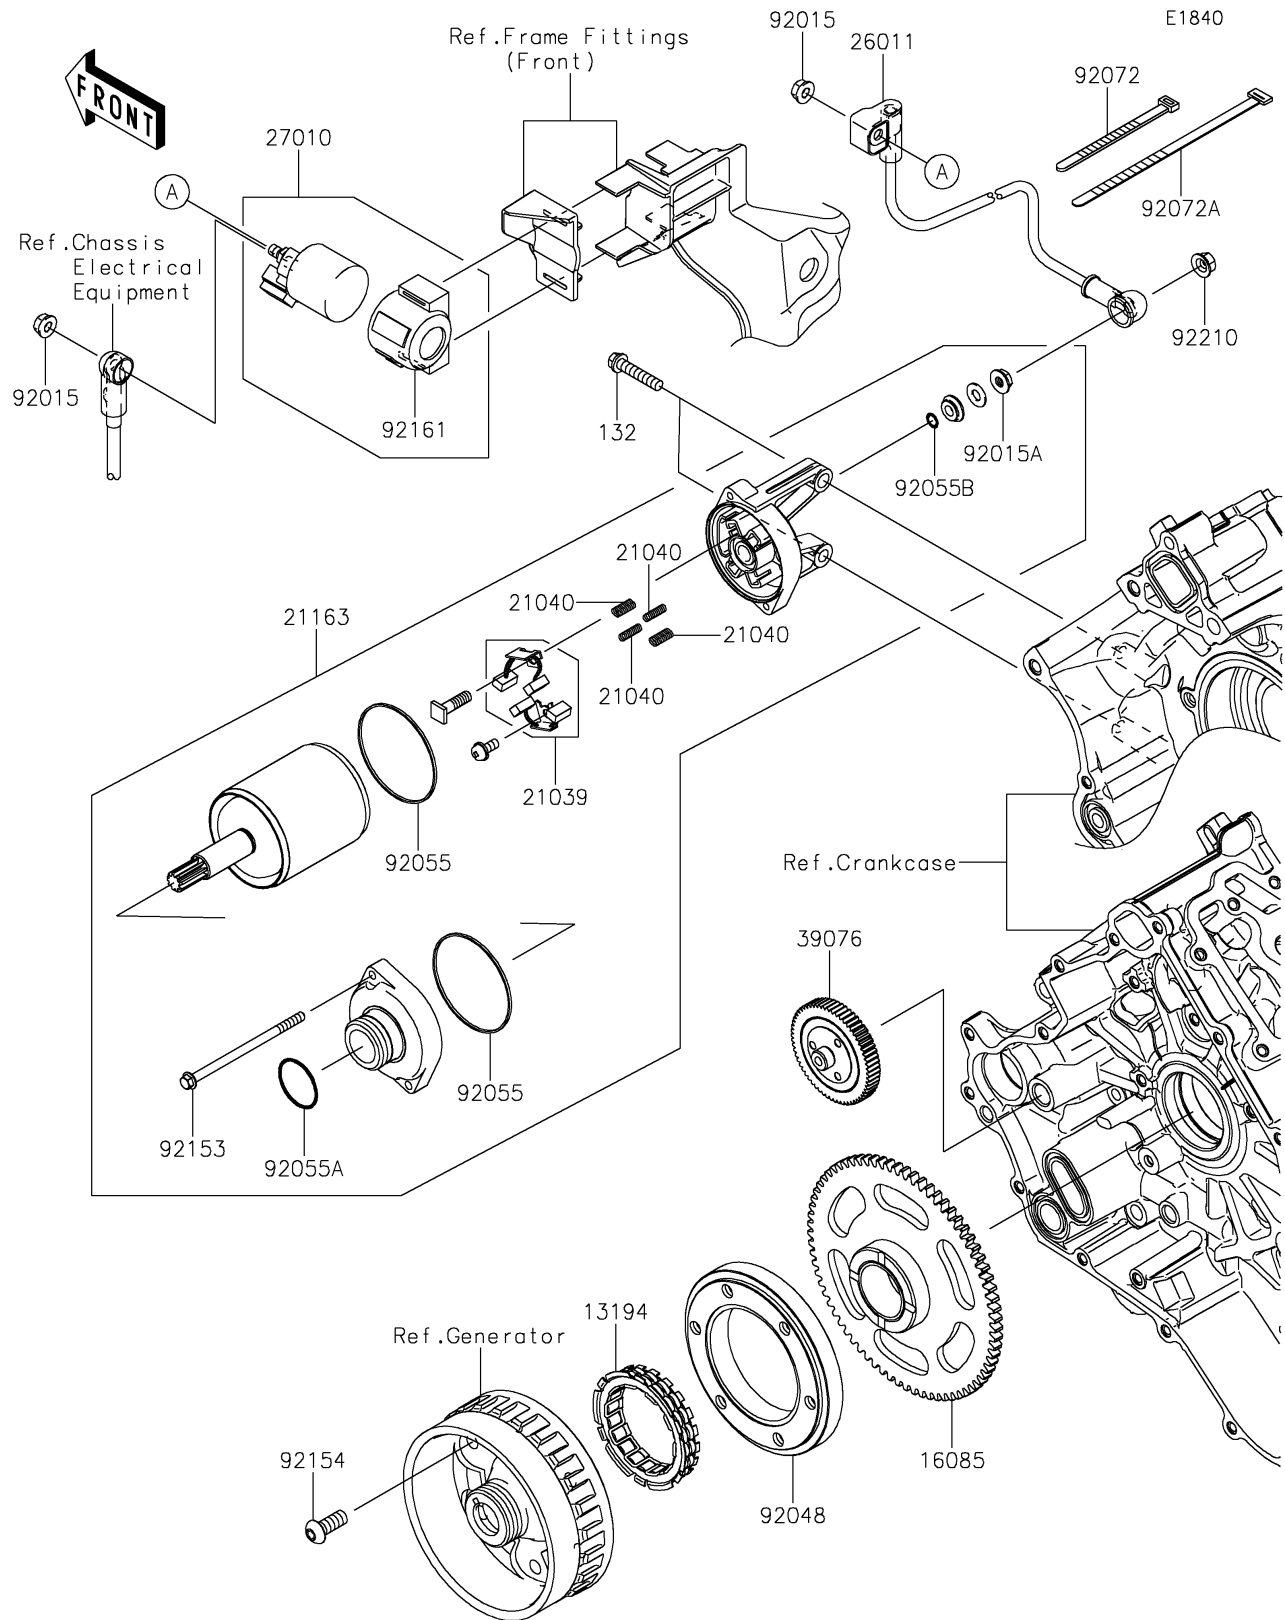

2017 TERYX4™ PARTS DIAGRAM

Starter Motor

2017 TERYX4™ PARTS LIST

Starter Motor

ITEM NAME	PART NUMBER	QUANTITY
CLUTCH-ONEWAY (Ref # 13194)	13194-1094	1
BOLT-FLANGED-SMALL,6X30 (Ref # 132)	132BA0630	1
GEAR,STARTER (Ref # 16085)	16085-0591	1
BRUSH,CARBON (Ref # 21039)	21039-0004	1
SPRING-BRUSH (Ref # 21040)	21040-0003	1
STARTER-ELECTRIC (Ref # 21163)	21163-0037	1
WIRE-LEAD (Ref # 26011)	26011-0901	1
SWITCH,MAGNETIC (Ref # 27010)	27010-0766	1
LIMITER,STARTER (Ref # 39076)	39076-0555	1
NUT,FLANGED,6MM (Ref # 92015)	92015-1367	1
NUT,STARTER MOTOR (Ref # 92015A)	92015-1476	1
RACE,ONEWAY CLUTCH (Ref # 92048)	92048-0553	1
RING-0 (Ref # 92055)	92055-0136	1
RING-0 (Ref # 92055A)	92055-1276	1
RING-0,4.5X2.0 (Ref # 92055B)	92055-1370	1
BAND,L=123 (Ref # 92072)	92072-030	1
BAND,L=186 (Ref # 92072A)	92072-056	1
BOLT (Ref # 92153)	92153-1850	1
BOLT,TORX,8X20 (Ref # 92154)	92154-0421	1
DAMPER,MAGNETIC SWITCH (Ref # 92161)	92161-1722	1
NUT,6MM (Ref # 92210)	92210-0188	1