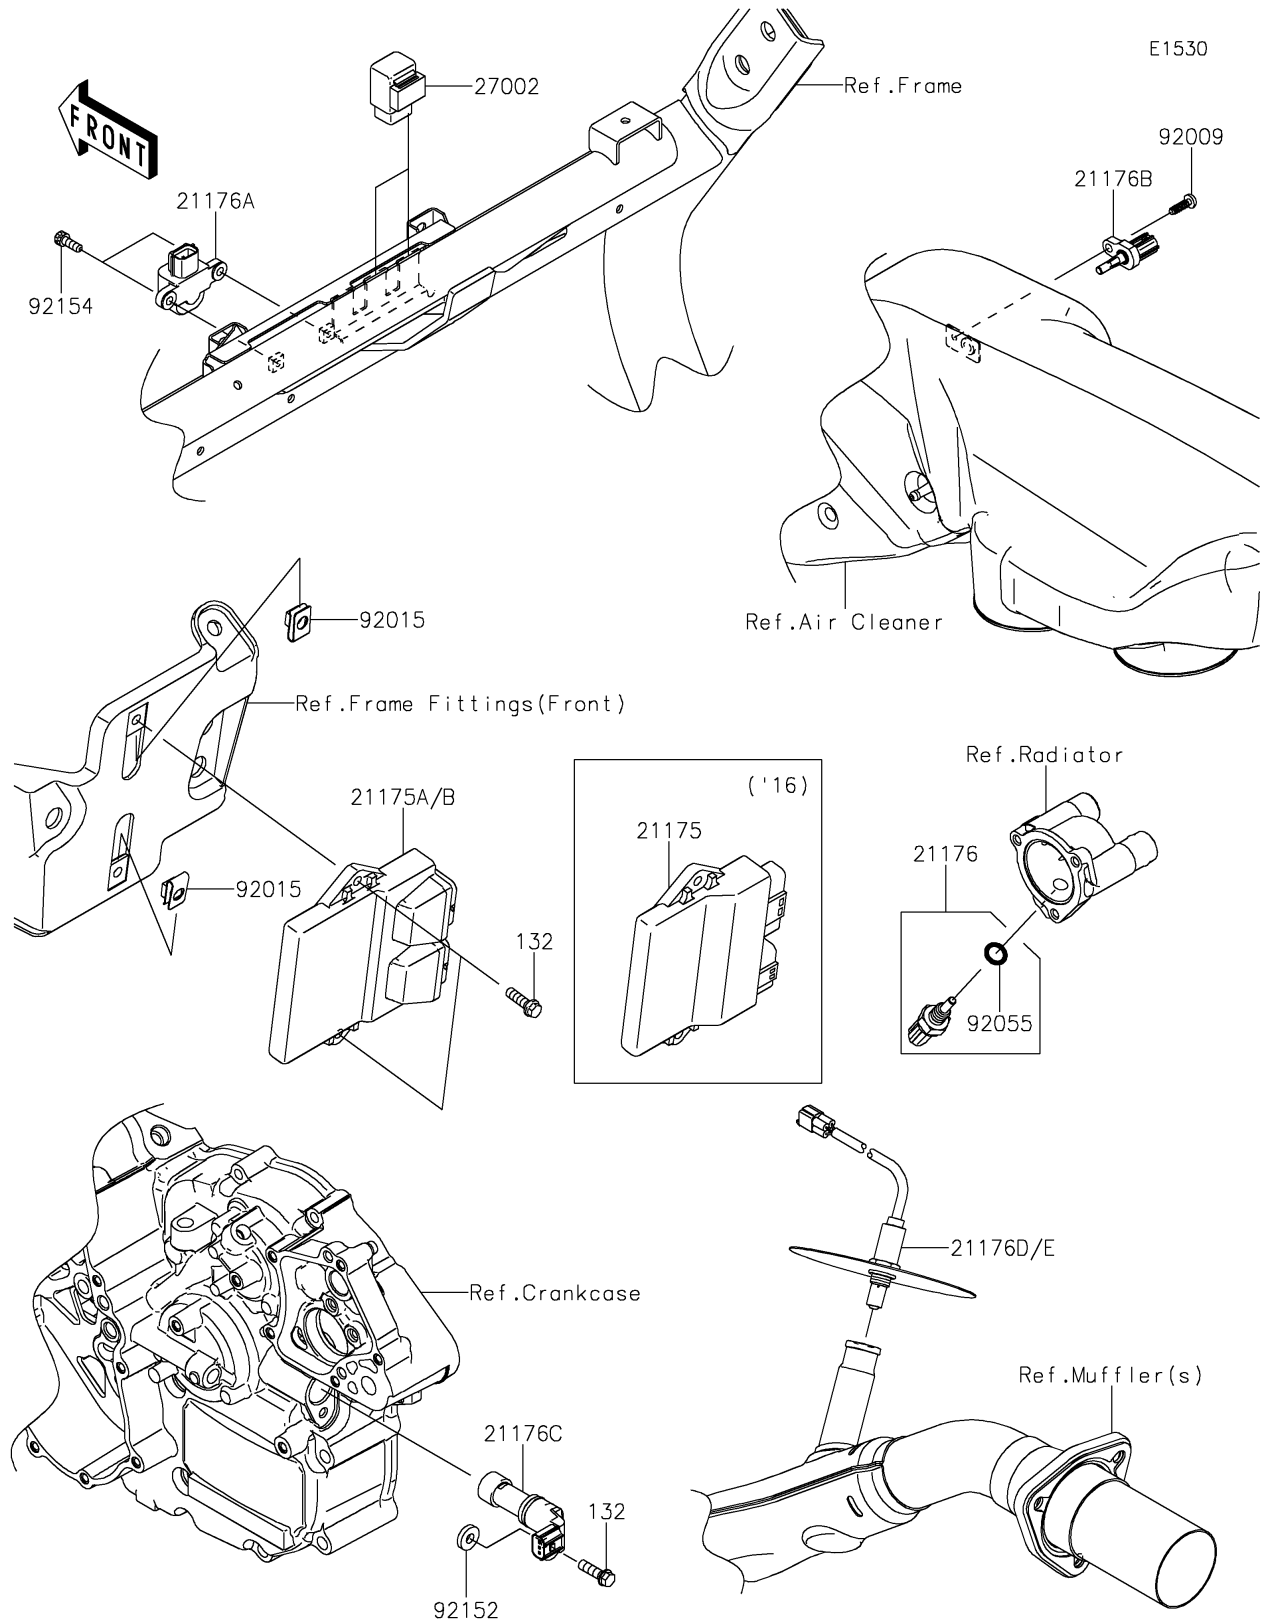

2017 TERYX4™ PARTS DIAGRAM

Fuel Injection

2017 TERYX4™ PARTS LIST

Fuel Injection

ITEM NAME	PART NUMBER	QUANTITY
BOLT-FLANGED-SMALL,6X20 (Ref # 132)	132BA0620	1
CONTROL UNIT-ELECTRONIC (Ref # 21175A)	21175-1151	1
SENSOR,WATER TEMP (Ref # 21176)	21176-0009	1
SENSOR,VEHICLE-DOWN (Ref # 21176A)	21176-0026	1
SENSOR,AIR TEMPERATURE (Ref # 21176B)	21176-0048	1
SENSOR,SPEED (Ref # 21176C)	21176-0712	1
SENSOR,OXYGEN (Ref # 21176E)	21176-0823	1
RELAY-ASSY (Ref # 27002)	27002-1062	1
SCREW,TAPPING,5X16 (Ref # 92009)	92009-1984	1
NUT,6MM (Ref # 92015)	92015-1602	1
RING-O,9.5X1.9 (Ref # 92055)	92055-0016	1
COLLAR,6.5X16X3.2 (Ref # 92152)	92152-1975	1
BOLT,SOCKET,5X14 (Ref # 92154)	92154-1841	1