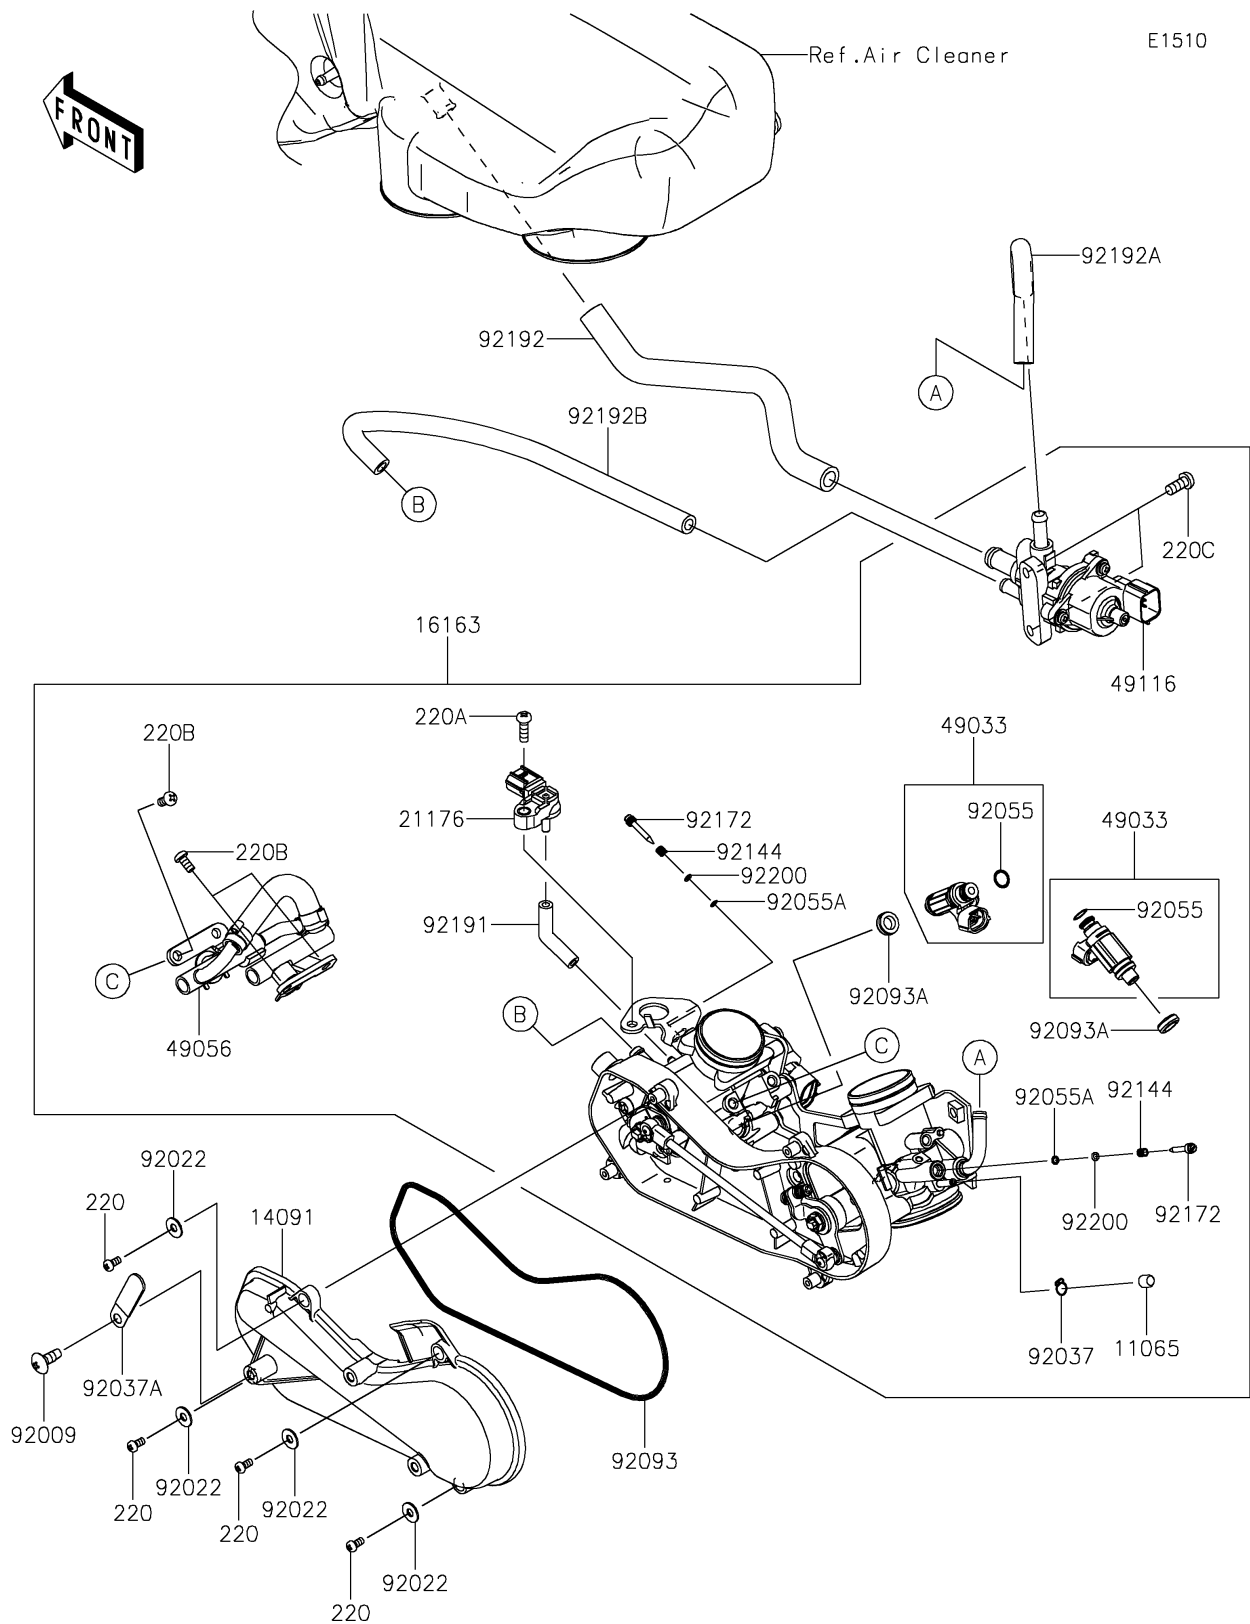

## 2017 TERYX4™ PARTS DIAGRAM

Throttle

## 2017 TERYX4™ PARTS LIST

Throttle

ITEM NAME	PART NUMBER	QUANTITY
CAP (Ref # 11065)	11065-0072	1
COVER,THROTTLE LINK (Ref # 14091)	14091-1731	1
THROTTLE-ASSY,36EIS (Ref # 16163)	16163-0790	1
SENSOR,PRESSURE (Ref # 21176)	21176-0111	1
SCREW-PAN-CROS,4X8 (Ref # 220)	220AA0408	1
SCREW-PAN-CROS,5X16 (Ref # 220A)	220AA0516	1
SCREW-PAN-CROS,6X12 (Ref # 220B)	220AA0612	1
SCREW-PAN-CROS,6X14 (Ref # 220C)	220AA0614	1
NOZZLE-INJECTION (Ref # 49033)	49033-0011	1
PIPE-INJECTION (Ref # 49056)	49056-0033	1
VALVE-ASSY,ISC (Ref # 49116)	49116-0021	1
SCREW,6X12 (Ref # 92009)	92009-1480	1
WASHER,5.2X13X1 (Ref # 92022)	92022-1380	1
CLAMP,TUBE (Ref # 92037)	92037-1124	1
CLAMP,L=45 (Ref # 92037A)	92037-1539	1
RING-O,INJECTION NOZZLE (Ref # 92055)	92055-1622	1
RING-O,AIR SCREW (Ref # 92055A)	92055-1658	1
SEAL (Ref # 92093)	92093-0082	1
SEAL (Ref # 92093A)	92093-0127	1
SPRING,THROTTLE STOP SCREW (Ref # 92144)	92144-1674	1
SCREW (Ref # 92172)	92172-0156	1
TUBE,3.2X7.4X70 (Ref # 92191)	92191-1552	1
TUBE,ISC-CHAMBER (Ref # 92192)	92192-0948	1
TUBE,ISC-THROTTLE RR (Ref # 92192A)	92192-1211	1
TUBE,ISC-THROTTLE FR (Ref # 92192B)	92192-1212	1
WASHER,PILOT AIR SCREW (Ref # 92200)	92200-1564	1