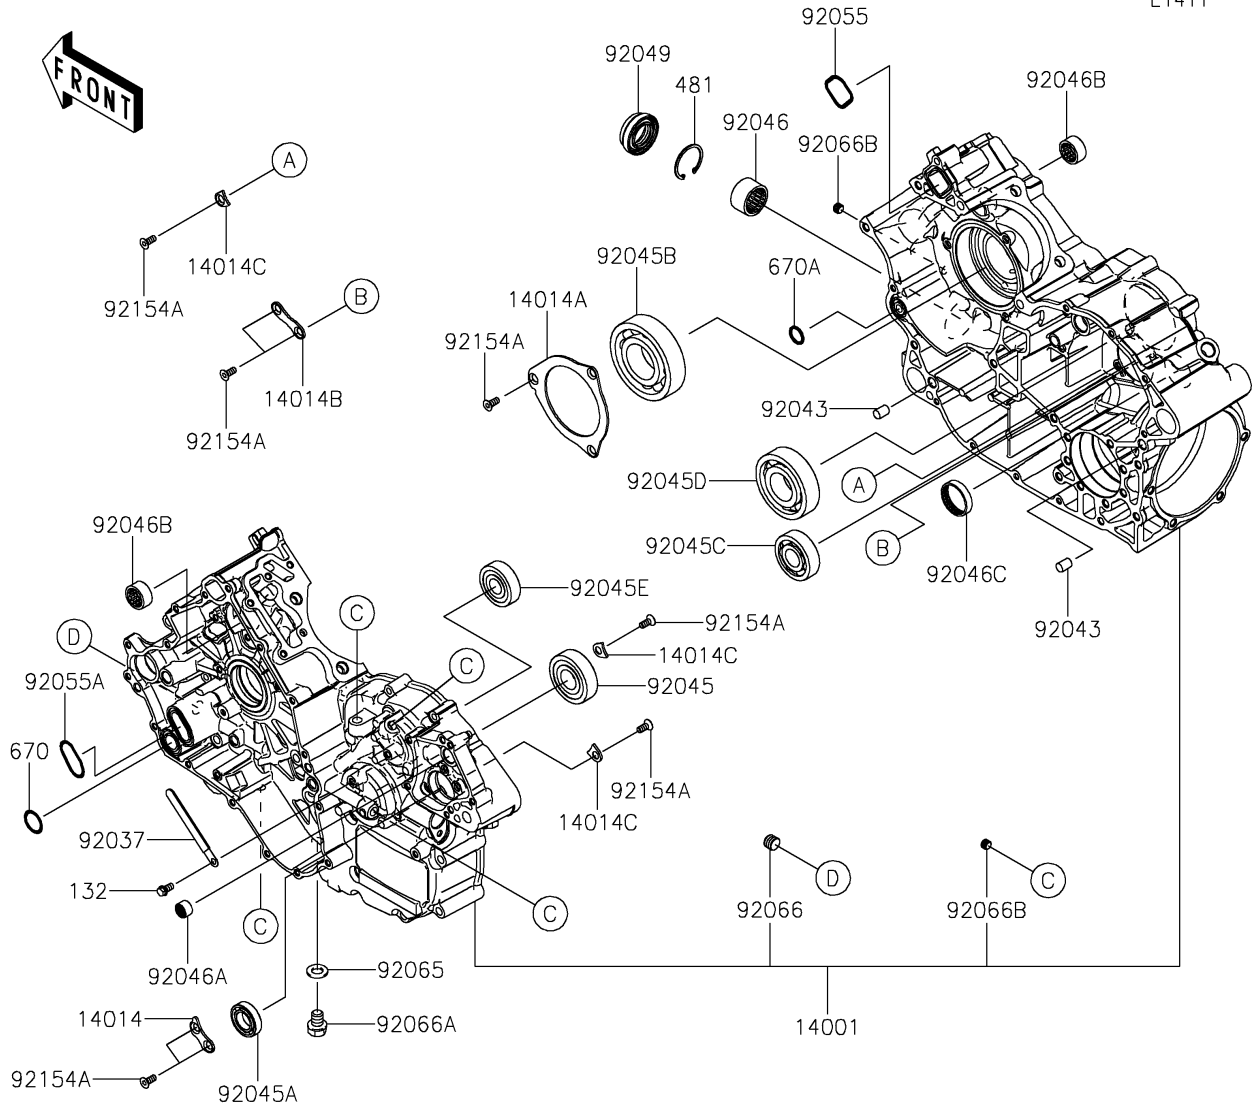

2017 TERYX4™ PARTS DIAGRAM

Crankcase

E1411

2017 TERYX4™ PARTS LIST

Crankcase

ITEM NAME	PART NUMBER	QUANTITY
GASKET,8.2X15 (Ref # 11061)	11061-0727	1
BOLT-FLANGED-SMALL,6X12 (Ref # 132)	132BA0612	1
BOLT-FLANGED-SMALL,6X40 (Ref # 132A)	132BD0640	1
BOLT-FLANGED-SMALL,6X55 (Ref # 132B)	132BD0655	1
BOLT-FLANGED-SMALL,8X75 (Ref # 132C)	132BD0875	1
SET-CRANKCASE (Ref # 14001)	14001-0655	1
PLATE-POSITION (Ref # 14014)	14014-0553	1
PLATE-POSITION (Ref # 14014A)	14014-0554	1
PLATE-POSITION (Ref # 14014B)	14014-0555	1
PLATE-POSITION (Ref # 14014C)	14014-0557	1
CIRCLIP-TYPE-C,37MM (Ref # 481)	481J3700	1
O RING,22MM (Ref # 670)	670B2022	1
O RING,16MM (Ref # 670A)	670D2016	1
CLAMP (Ref # 92037)	92037-1993	1
PIN,10X14 (Ref # 92043)	92043-1506	1
BEARING-BALL,63/22LUA (Ref # 92045)	92045-0704	1
BEARING-BALL,6904 (Ref # 92045A)	92045-0705	1
BEARING-BALL,6308YA3-T2C3 (Ref # 92045B)	92045-0706	1
BEARING-BALL,TMB304LUA (Ref # 92045C)	92045-0743	1
BEARING-BALL,63/32C3 (Ref # 92045D)	92045-1364	1
BEARING-BALL,6303LUA (Ref # 92045E)	92045-1389	1
BEARING-NEEDLE (Ref # 92046)	92046-0022	1
BEARING-NEEDLE,HK1210FM (Ref # 92046A)	92046-0034	1
BEARING-NEEDLE,BA13178ZE01 (Ref # 92046B)	92046-0048	1
BEARING-NEEDLE,7E-HKS33X38X8 (Ref # 92046C)	92046-1221	1
SEAL-OIL,25X45X9.5 (Ref # 92049)	92049-0739	1
RING-O,33X2.6 (Ref # 92055)	92055-0723	1
RING-O,31.2X2.4 (Ref # 92055A)	92055-0724	1
GASKET,12X22X2 (Ref # 92065)	92065-097	1

2017 TERYX4™ PARTS LIST

Crankcase

ITEM NAME	PART NUMBER	QUANTITY
PLUG,BREATHER (Ref # 92066)	92066-1035	1
PLUG,OIL DRAIN,12X15 (Ref # 92066A)	92066-1174	1
PLUG,PT1/8X7 (Ref # 92066B)	92066-1227	1
BOLT,FLANGED,8X95 (Ref # 92154)	92154-0835	1
BOLT,TORX,6X11.7 (Ref # 92154A)	92154-1821	1