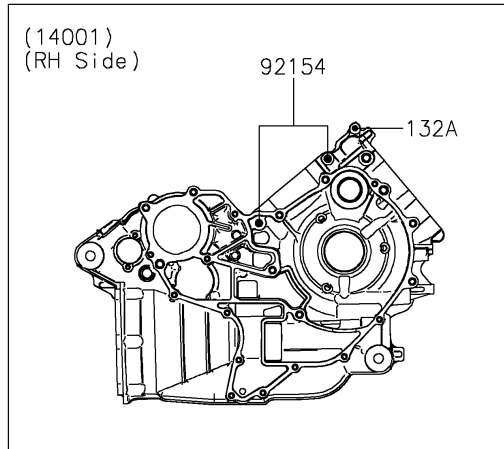

2017 TERYX4™ PARTS DIAGRAM

Crankcase

E1411

2017 TERYX4™ PARTS LIST

Crankcase

ITEM NAME	PART NUMBER	QUANTITY
GASKET,8.2X15 (Ref # 11061)	11061-0727	1
BOLT-FLANGED-SMALL,6X12 (Ref # 132)	132BA0612	1
BOLT-FLANGED-SMALL,6X40 (Ref # 132A)	132BD0640	1
BOLT-FLANGED-SMALL,6X55 (Ref # 132B)	132BD0655	1
BOLT-FLANGED-SMALL,8X75 (Ref # 132C)	132BD0875	1
SET-CRANKCASE (Ref # 14001)	14001-0655	1
PLATE-POSITION (Ref # 14014)	14014-0553	1
PLATE-POSITION (Ref # 14014A)	14014-0554	1
PLATE-POSITION (Ref # 14014B)	14014-0555	1
PLATE-POSITION (Ref # 14014C)	14014-0557	1
CIRCLIP-TYPE-C,37MM (Ref # 481)	481J3700	1
O RING,22MM (Ref # 670)	670B2022	1
O RING,16MM (Ref # 670A)	670D2016	1
CLAMP (Ref # 92037)	92037-1993	1
PIN,10X14 (Ref # 92043)	92043-1506	1
BEARING-BALL,63/22LUA (Ref # 92045)	92045-0704	1
BEARING-BALL,6904 (Ref # 92045A)	92045-0705	1
BEARING-BALL,6308YA3-T2C3 (Ref # 92045B)	92045-0706	1
BEARING-BALL,TMB304LUA (Ref # 92045C)	92045-0743	1
BEARING-BALL,63/32C3 (Ref # 92045D)	92045-1364	1
BEARING-BALL,6303LUA (Ref # 92045E)	92045-1389	1
BEARING-NEEDLE (Ref # 92046)	92046-0022	1
BEARING-NEEDLE,HK1210FM (Ref # 92046A)	92046-0034	1
BEARING-NEEDLE,BA13178ZE01 (Ref # 92046B)	92046-0048	1
BEARING-NEEDLE,7E-HKS33X38X8 (Ref # 92046C)	92046-1221	1
SEAL-OIL,25X45X9.5 (Ref # 92049)	92049-0739	1
RING-O,33X2.6 (Ref # 92055)	92055-0723	1
RING-O,31.2X2.4 (Ref # 92055A)	92055-0724	1
GASKET,12X22X2 (Ref # 92065)	92065-097	1

2017 TERYX4™ PARTS LIST

Crankcase

ITEM NAME	PART NUMBER	QUANTITY
PLUG,BREATHER (Ref # 92066)	92066-1035	1
PLUG,OIL DRAIN,12X15 (Ref # 92066A)	92066-1174	1
PLUG,PT1/8X7 (Ref # 92066B)	92066-1227	1
BOLT,FLANGED,8X95 (Ref # 92154)	92154-0835	1
BOLT,TORX,6X11.7 (Ref # 92154A)	92154-1821	1