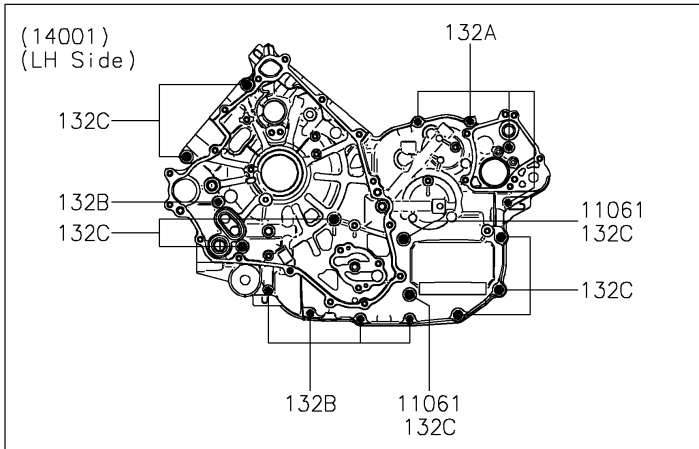

2017 TERYX4™ PARTS DIAGRAM

Crankcase

E1411

2017 TERYX4™ PARTS LIST

Crankcase

ITEM NAME	PART NUMBER	QUANTITY
GASKET,8.2X15 (Ref # 11061)	11061-0727	1
BOLT-FLANGED-SMALL,6X12 (Ref # 132)	132BA0612	1
BOLT-FLANGED-SMALL,6X40 (Ref # 132A)	132BD0640	1
BOLT-FLANGED-SMALL,6X55 (Ref # 132B)	132BD0655	1
BOLT-FLANGED-SMALL,8X75 (Ref # 132C)	132BD0875	1
SET-CRANKCASE (Ref # 14001)	14001-0655	1
PLATE-POSITION (Ref # 14014)	14014-0553	1
PLATE-POSITION (Ref # 14014A)	14014-0554	1
PLATE-POSITION (Ref # 14014B)	14014-0555	1
PLATE-POSITION (Ref # 14014C)	14014-0557	1
CIRCLIP-TYPE-C,37MM (Ref # 481)	481J3700	1
O RING,22MM (Ref # 670)	670B2022	1
O RING,16MM (Ref # 670A)	670D2016	1
CLAMP (Ref # 92037)	92037-1993	1
PIN,10X14 (Ref # 92043)	92043-1506	1
BEARING-BALL,63/22LUA (Ref # 92045)	92045-0704	1
BEARING-BALL,6904 (Ref # 92045A)	92045-0705	1
BEARING-BALL,6308YA3-T2C3 (Ref # 92045B)	92045-0706	1
BEARING-BALL,TMB304LUA (Ref # 92045C)	92045-0743	1
BEARING-BALL,63/32C3 (Ref # 92045D)	92045-1364	1
BEARING-BALL,6303LUA (Ref # 92045E)	92045-1389	1
BEARING-NEEDLE (Ref # 92046)	92046-0022	1
BEARING-NEEDLE,HK1210FM (Ref # 92046A)	92046-0034	1
BEARING-NEEDLE,BA13178ZE01 (Ref # 92046B)	92046-0048	1
BEARING-NEEDLE,7E-HKS33X38X8 (Ref # 92046C)	92046-1221	1
SEAL-OIL,25X45X9.5 (Ref # 92049)	92049-0739	1
RING-O,33X2.6 (Ref # 92055)	92055-0723	1
RING-O,31.2X2.4 (Ref # 92055A)	92055-0724	1
GASKET,12X22X2 (Ref # 92065)	92065-097	1

2017 TERYX4™ PARTS LIST

Crankcase

ITEM NAME	PART NUMBER	QUANTITY
PLUG,BREATHER (Ref # 92066)	92066-1035	1
PLUG,OIL DRAIN,12X15 (Ref # 92066A)	92066-1174	1
PLUG,PT1/8X7 (Ref # 92066B)	92066-1227	1
BOLT,FLANGED,8X95 (Ref # 92154)	92154-0835	1
BOLT,TORX,6X11.7 (Ref # 92154A)	92154-1821	1