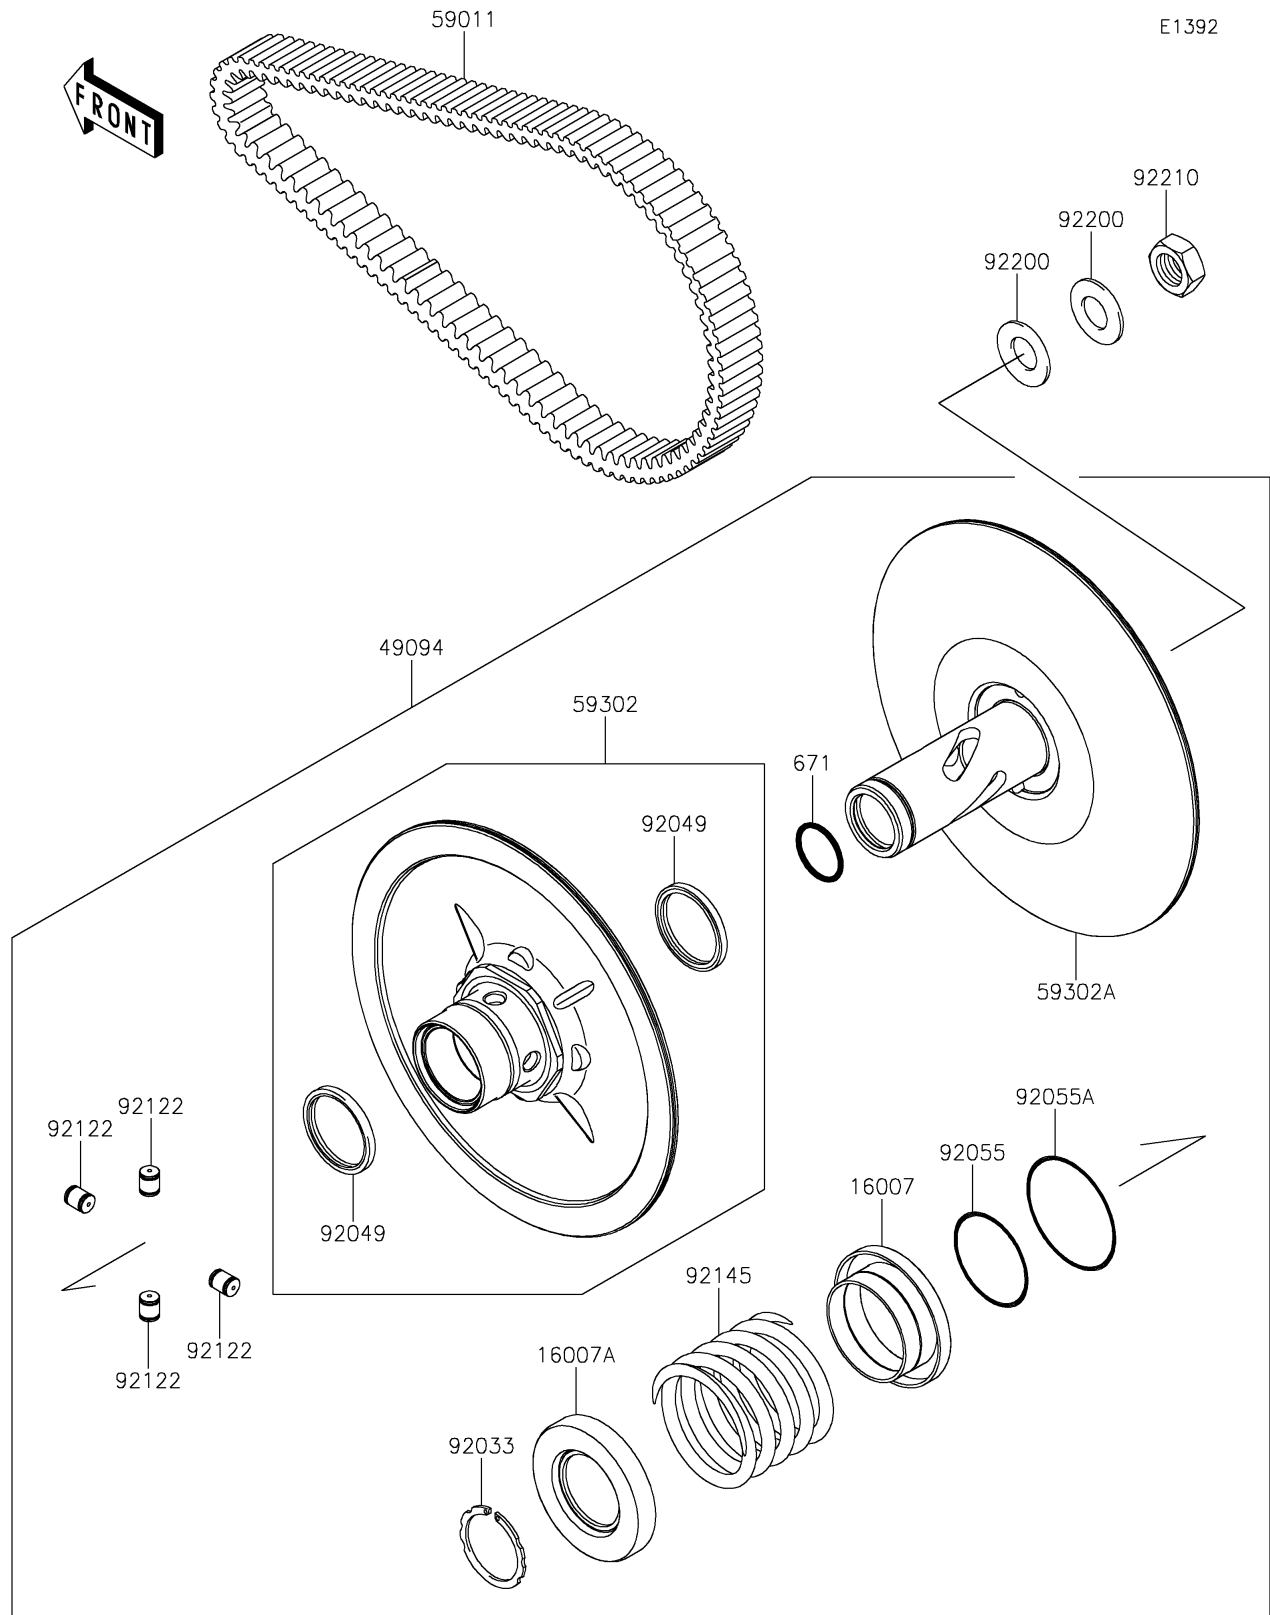

## 2017 TERYX4™ PARTS DIAGRAM

Driven Converter/Drive Belt

## 2017 TERYX4™ PARTS LIST

Driven Converter/Drive Belt

ITEM NAME	PART NUMBER	QUANTITY
SEAT-SPRING,MOVABLE (Ref # 16007)	16007-0049	1
SEAT-SPRING,FIXED (Ref # 16007A)	16007-0050	1
CONVERTER-ASSY-DRIVEN (Ref # 49094)	49094-0093	1
BELT,CVT (Ref # 59011)	59011-0043	1
SHEAVE-COMP,MOVABLE (Ref # 59302)	59302-0089	1
SHEAVE-COMP,FIXED (Ref # 59302A)	59302-0090	1
O RING (Ref # 671)	671D2530	1
RING-SNAP (Ref # 92033)	92033-1317	1
SEAL-OIL (Ref # 92049)	92049-1528	1
RING-O,46.4X3.1 (Ref # 92055)	92055-0752	1
RING-O,59.5X2.4 (Ref # 92055A)	92055-0753	1
ROLLER (Ref # 92122)	92122-0043	1
SPRING (Ref # 92145)	92145-0959	1
WASHER (Ref # 92200)	92200-1505	1
NUT,18MM (Ref # 92210)	92210-0821	1