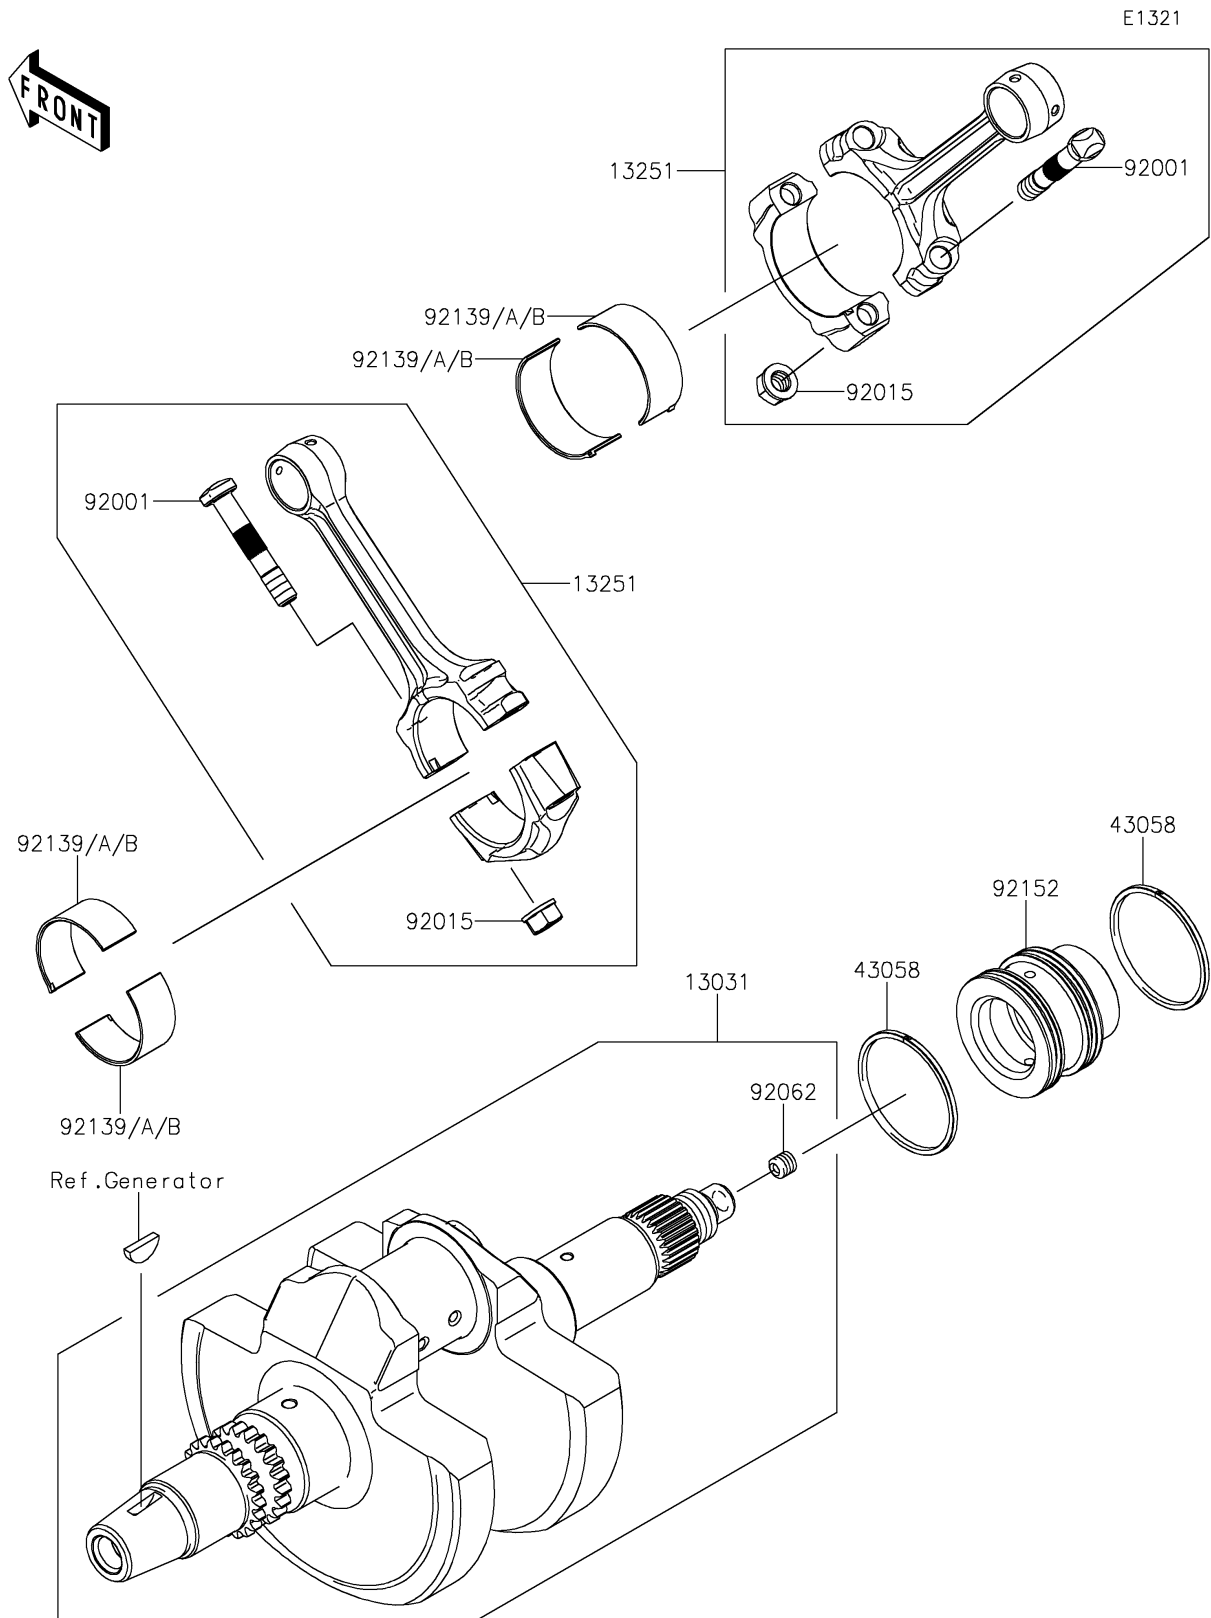

2017 TERYX4™ PARTS DIAGRAM

Crankshaft

2017 TERYX4™ PARTS LIST

Crankshaft

ITEM NAME	PART NUMBER	QUANTITY
CRANKSHAFT-COMP (Ref # 13031)	13031-0762	1
ROD-ASSY-CONNECTING (Ref # 13251)	13251-0709	1
RING (Ref # 43058)	43058-0702	1
BOLT,CONNECTING ROD (Ref # 92001)	92001-1980	1
NUT,FLANGED,8MM (Ref # 92015)	92015-1311	1
NOZZLE,8X8,SILVER (Ref # 92062)	92062-1082	1
BUSHING,CONNECTING ROD,GREEN (Ref # 92139)	92139-0764	1
BUSHING,CONNECTING ROD,YELLOW (Ref # 92139A)	92139-0765	1
BUSHING,CONNECTING ROD,BROWN (Ref # 92139B)	92139-0766	1
COLLAR,CRANK-CLUTCH (Ref # 92152)	92152-0956	1