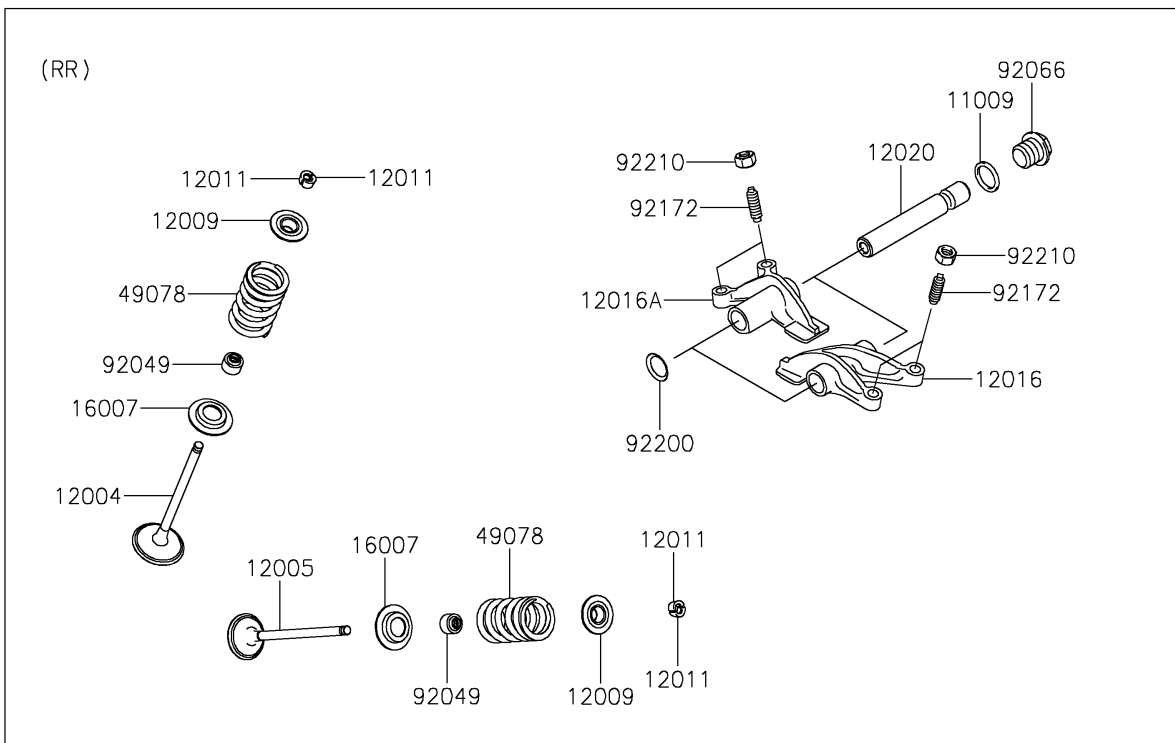

## 2017 TERYX4™ PARTS DIAGRAM

Valve(s)

E1210

## 2017 TERYX4™ PARTS LIST

Valve(s)

ITEM NAME	PART NUMBER	QUANTITY
GASKET,14X18X1.5 (Ref # 11009)	11009-1430	1
VALVE-INTAKE (Ref # 12004)	12004-0048	1
VALVE-EXHAUST (Ref # 12005)	12005-0047	1
RETAINER-VALVE SPRING (Ref # 12009)	12009-1056	1
COLLET (Ref # 12011)	12011-1051	1
ARM-ROCKER,EXHAUST (Ref # 12016)	12016-1128	1
ARM-ROCKER,INTAKE (Ref # 12016A)	12016-1129	1
SHAFT-ROCKER (Ref # 12020)	12020-0004	1
SEAT-SPRING (Ref # 16007)	16007-0703	1
SPRING-ENGINE VALVE (Ref # 49078)	49078-0014	1
SEAL-OIL,VSB58.558 (Ref # 92049)	92049-1218	1
PLUG,DRAIN (Ref # 92066)	92066-2196	1
SCREW,6MM (Ref # 92172)	92172-0737	1
WASHER,13X17X0.3 (Ref # 92200)	92200-0808	1
NUT,6MM (Ref # 92210)	92210-1490	1