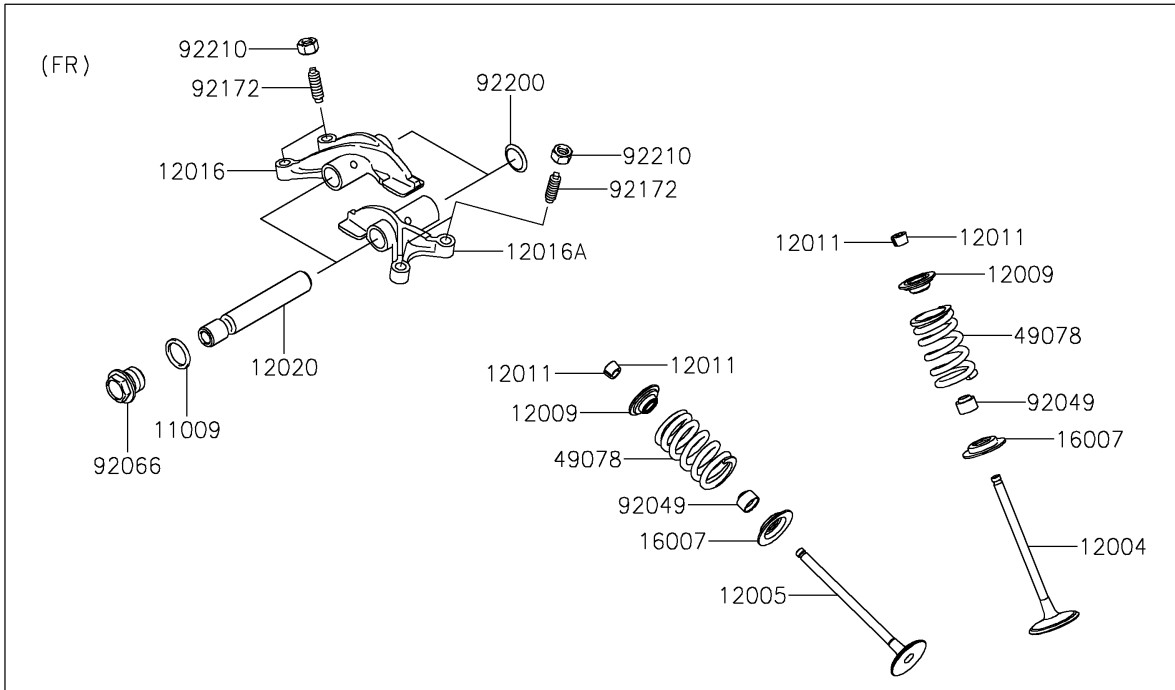

## 2017 TERYX4™ PARTS DIAGRAM

Valve(s)

E1210

## 2017 TERYX4™ PARTS LIST

Valve(s)

ITEM NAME	PART NUMBER	QUANTITY
GASKET,14X18X1.5 (Ref # 11009)	11009-1430	1
VALVE-INTAKE (Ref # 12004)	12004-0048	1
VALVE-EXHAUST (Ref # 12005)	12005-0047	1
RETAINER-VALVE SPRING (Ref # 12009)	12009-1056	1
COLLET (Ref # 12011)	12011-1051	1
ARM-ROCKER,EXHAUST (Ref # 12016)	12016-1128	1
ARM-ROCKER,INTAKE (Ref # 12016A)	12016-1129	1
SHAFT-ROCKER (Ref # 12020)	12020-0004	1
SEAT-SPRING (Ref # 16007)	16007-0703	1
SPRING-ENGINE VALVE (Ref # 49078)	49078-0014	1
SEAL-OIL,VSB58.558 (Ref # 92049)	92049-1218	1
PLUG,DRAIN (Ref # 92066)	92066-2196	1
SCREW,6MM (Ref # 92172)	92172-0737	1
WASHER,13X17X0.3 (Ref # 92200)	92200-0808	1
NUT,6MM (Ref # 92210)	92210-1490	1