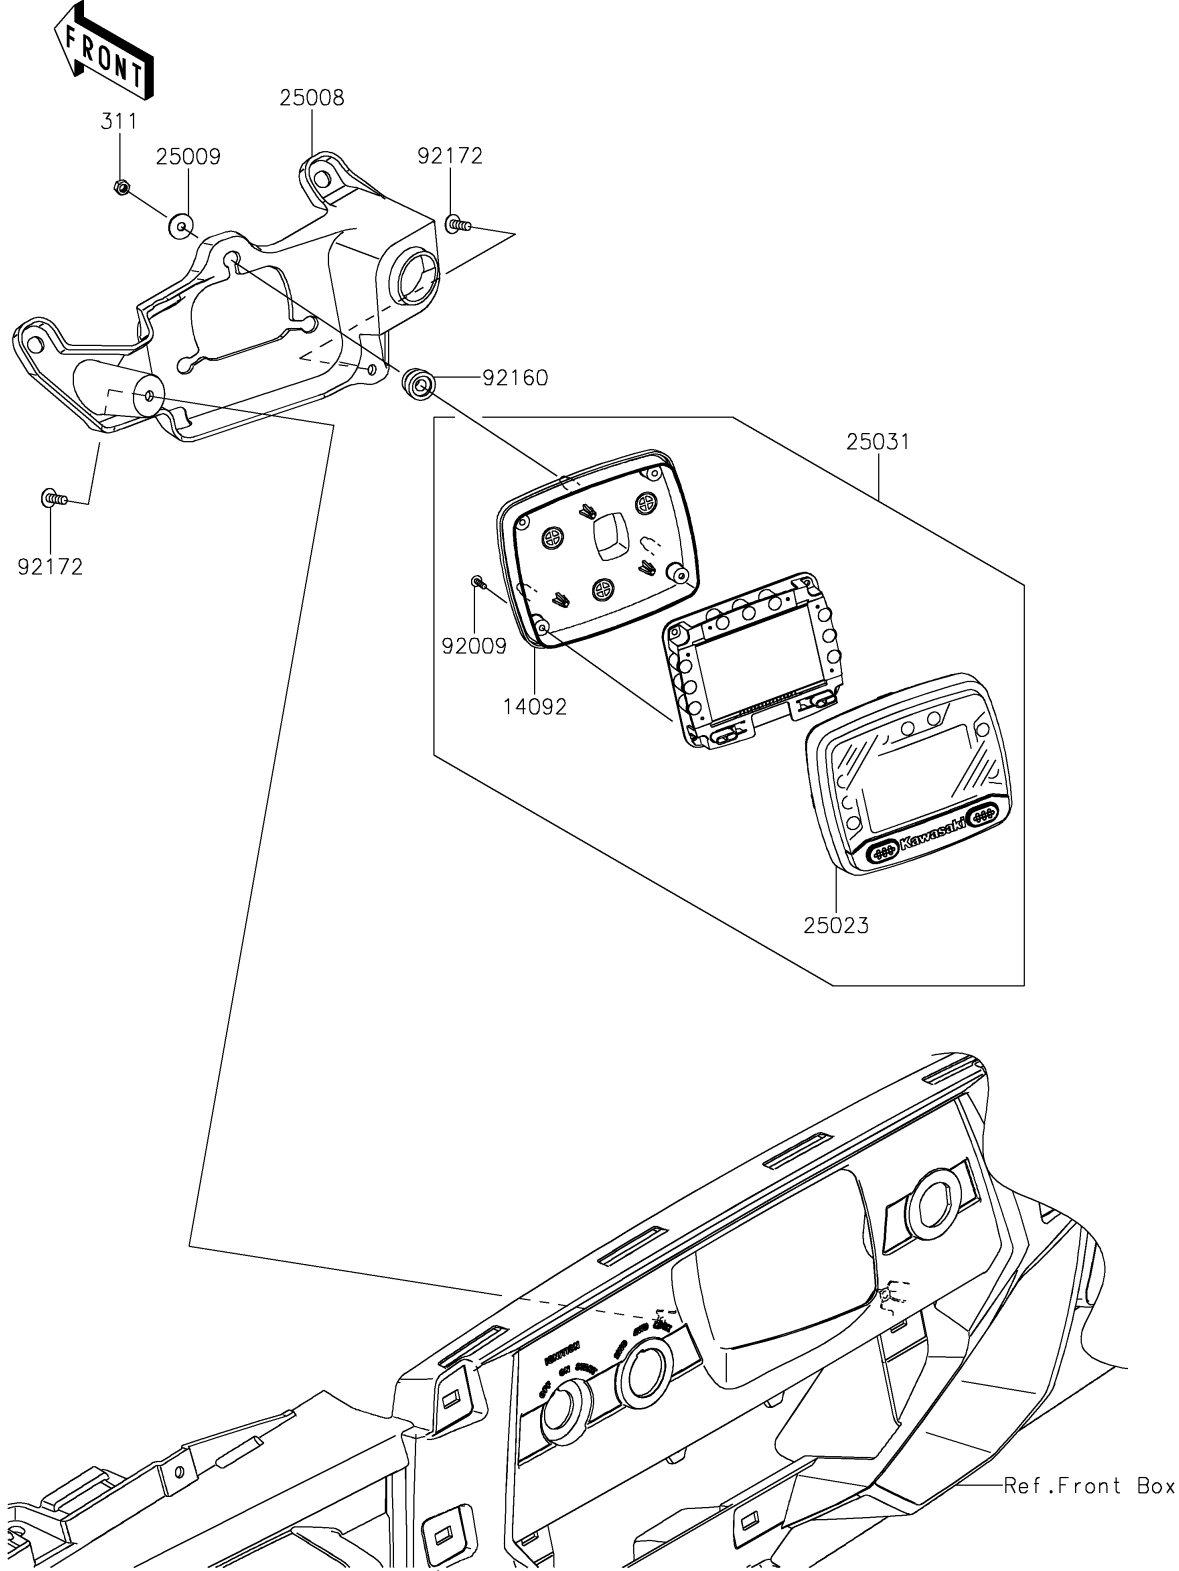

2019 Teryx4 LE Camo PARTS DIAGRAM

Meter(s)

F2530

2019 Teryx4 LE Camo PARTS LIST

Meter(s)

ITEM NAME	PART NUMBER	QUANTITY
COVER,METER,LWR (Ref # 14092)	14092-0834	1
BRACKET-METER (Ref # 25008)	25008-0043	1
WASHER,5.2X16X1.2 (Ref # 25009)	25009-004	1
COVER-METER CASE,UPP (Ref # 25023)	25023-0075	1
METER-ASSY,LCD (Ref # 25031)	25031-0692	1
NUT-HEX,5MM (Ref # 311)	311AB0500	1
SCREW,TAPPING,3X12 (Ref # 92009)	92009-1255	1
DAMPER (Ref # 92160)	92160-1460	1
SCREW,TAPPING,5X14 (Ref # 92172)	92172-0265	1