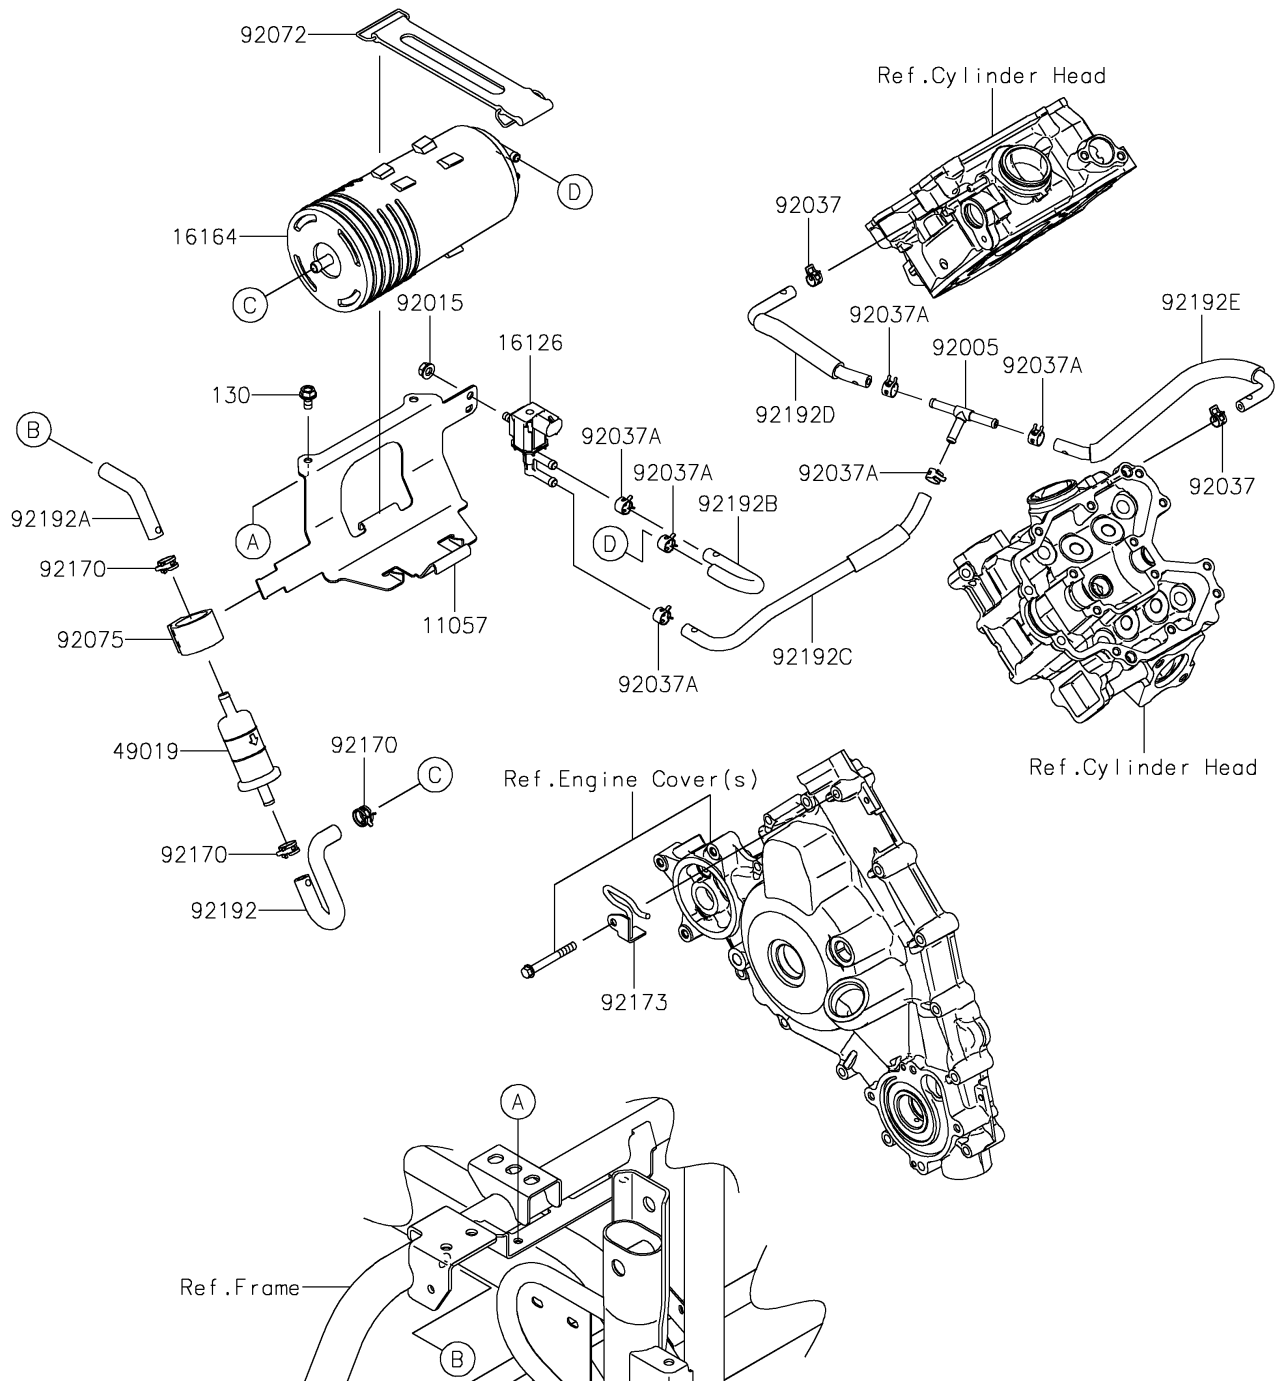

## 2019 TERYX4™ LE CAMO PARTS DIAGRAM

Fuel Evaporative System(GKF/GKFA)(CA)

E1650

## 2019 TERYX4™ LE CAMO PARTS LIST

Fuel Evaporative System(GKF/GKFA)(CA)

ITEM NAME	PART NUMBER	QUANTITY
BRACKET,CANISTER (Ref # 11057)	11057-0609	1
BOLT-FLANGED,6X12 (Ref # 130)	130BA0612	1
VALVE,SOLENOID (Ref # 16126)	16126-0705	1
CANISTER (Ref # 16164)	16164-0016	1
FILTER-FUEL (Ref # 49019)	49019-0032	1
FITTING,T (Ref # 92005)	92005-0885	1
NUT,FLANGED,6MM (Ref # 92015)	92015-1367	1
CLAMP,TUBE (Ref # 92037)	92037-1461	1
CLAMP (Ref # 92037A)	92037-2113	1
BAND,L=168 (Ref # 92072)	92072-1306	1
DAMPER,FUEL FILTER (Ref # 92075)	92075-1853	1
CLAMP (Ref # 92170)	92170-2082	1
CLAMP,TUBE GUIDE (Ref # 92173)	92173-1837	1
TUBE,CANISTER-FUEL FILTER (Ref # 92192)	92192-1737	1
TUBE,AIR-FUEL FILTER (Ref # 92192A)	92192-1738	1
TUBE,CANISTER-VALVE (Ref # 92192B)	92192-1739	1
TUBE,VALVE-FITTING (Ref # 92192C)	92192-1740	1
TUBE,FITTING-HEAD(FR) (Ref # 92192D)	92192-1742	1
TUBE,FITTING-HEAD(RR) (Ref # 92192E)	92192-1743	1