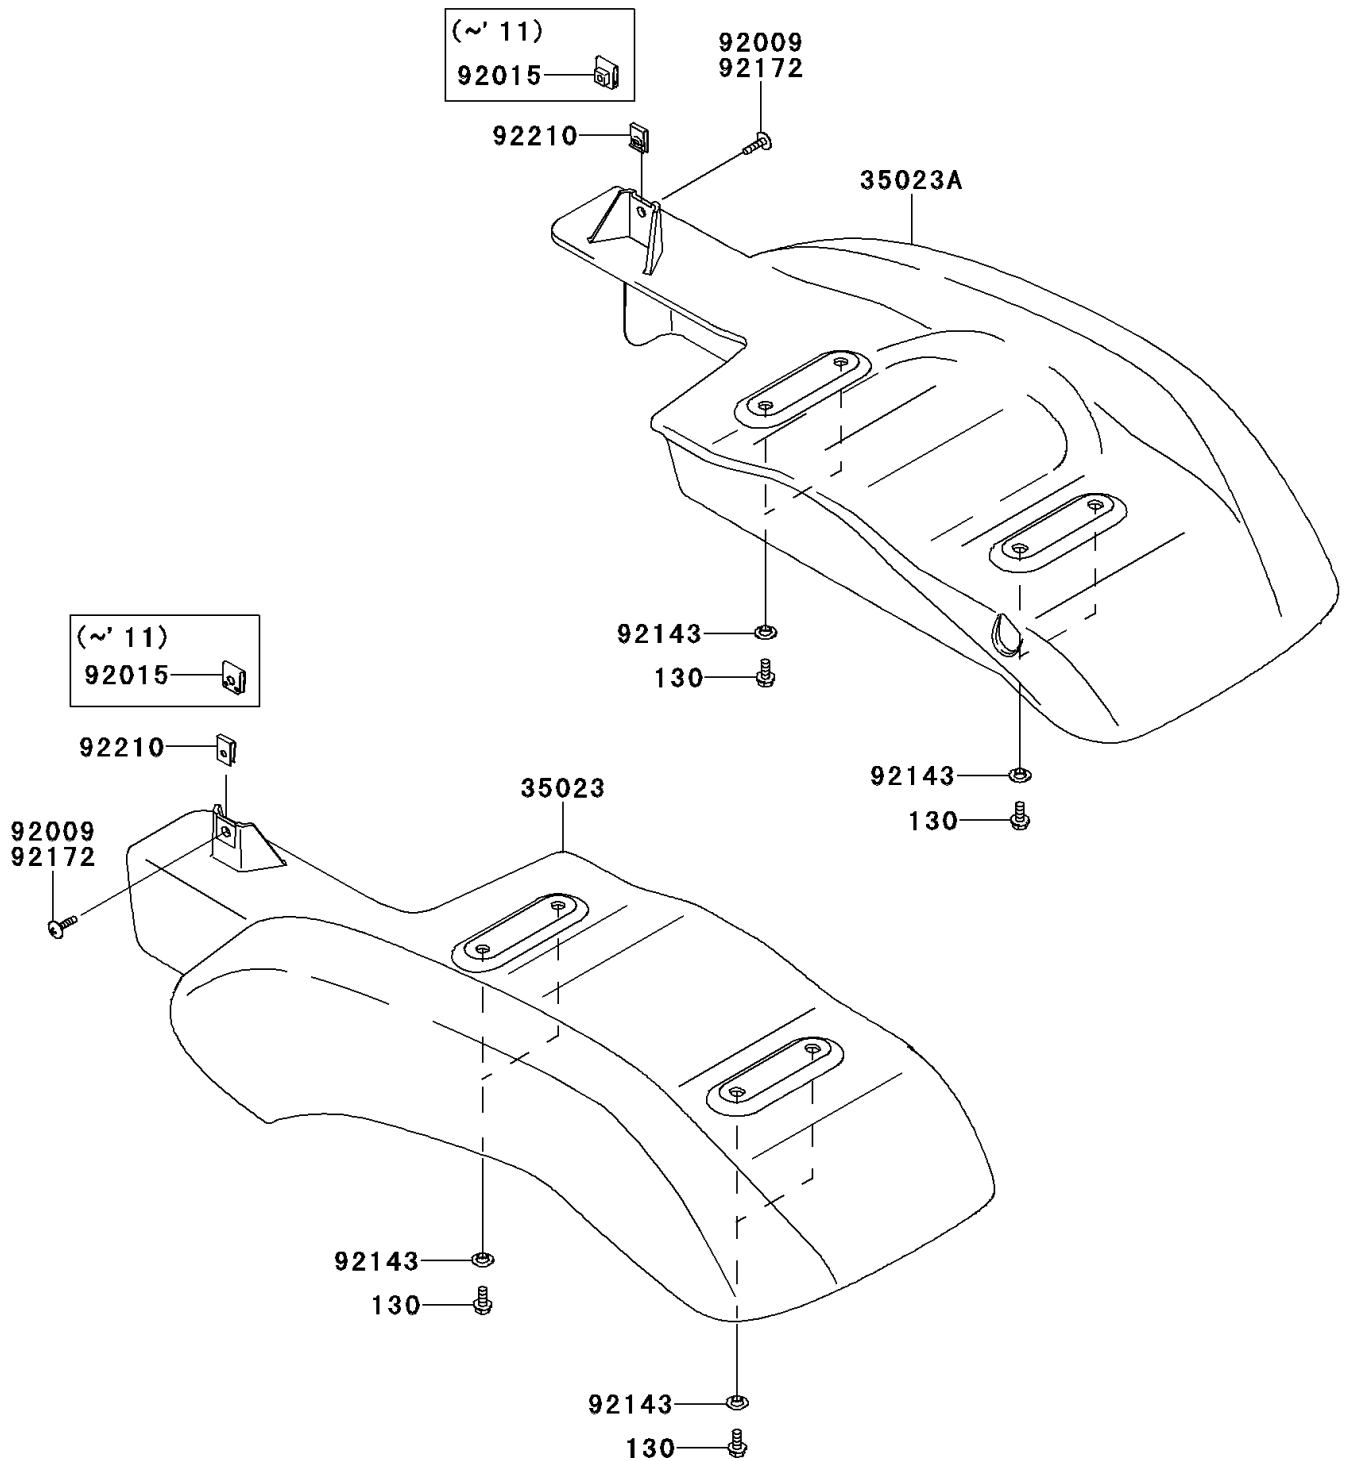

## 2012 MULE™ 610 4x4 XC PARTS DIAGRAM

Rear Fender(s)

F2172

## 2012 MULE™ 610 4x4 XC PARTS LIST

Rear Fender(s)

ITEM NAME	PART NUMBER	QUANTITY
BOLT-FLANGED,6X14 (Ref # 130)	130BB0614	1
FENDER-REAR,LH,F.BLACK (Ref # 35023)	35023-0045-6Z	1
FENDER-REAR,RH,F.BLACK (Ref # 35023A)	35023-0046-6Z	1
COLLAR (Ref # 92143)	92143-1087	1
SCREW,TAPPING,6X20 (Ref # 92172)	92172-0488	1
NUT,LEAF SPRING,6MM (Ref # 92210)	92210-0624	1