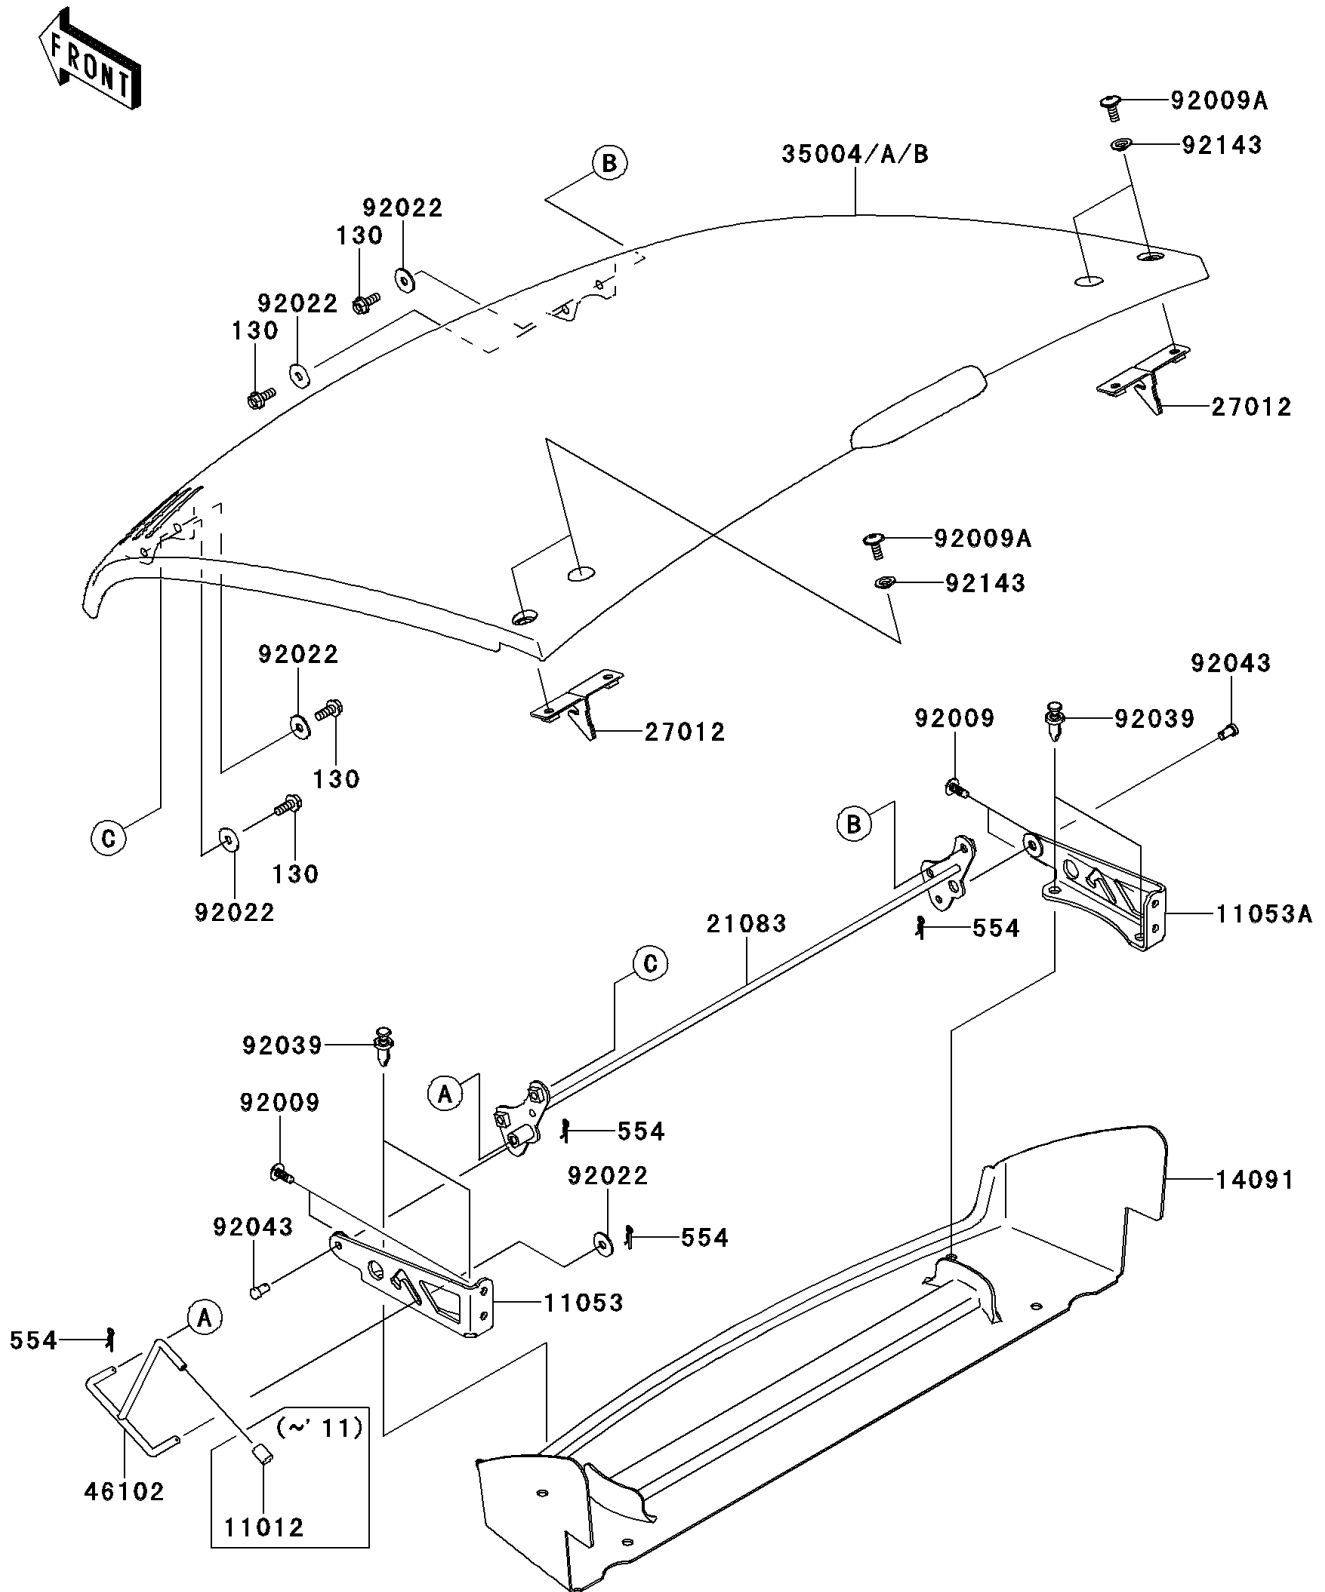

2012 MULE™ 610 4x4 XC PARTS DIAGRAM

Fenders

F2170

2012 MULE™ 610 4x4 XC PARTS LIST

Fenders

ITEM NAME	PART NUMBER	QUANTITY
BRACKET,LH (Ref # 11053)	11053-1451	1
BRACKET,RH (Ref # 11053A)	11053-1452	1
BOLT-FLANGED,6X16 (Ref # 130)	130BB0616	1
COVER (Ref # 14091)	14091-0368	1
ARM (Ref # 21083)	21083-0021	1
HOOK (Ref # 27012)	27012-0065	1
FENDER-FRONT,HOOD,S.BLACK (Ref # 35004B)	35004-0029-839	1
ROD (Ref # 46102)	46102-0048	1
PIN-SNAP (Ref # 554)	554DA0600	1
SCREW,TAPPING,6X16 (Ref # 92009)	92009-1166	1
SCREW,6X16 (Ref # 92009A)	92009-1621	1
WASHER,6.5X20X1.6,BLACK (Ref # 92022)	92022-1346	1
RIVET (Ref # 92039)	92039-1229	1
PIN,6X9 (Ref # 92043)	92043-1626	1
COLLAR (Ref # 92143)	92143-1087	1