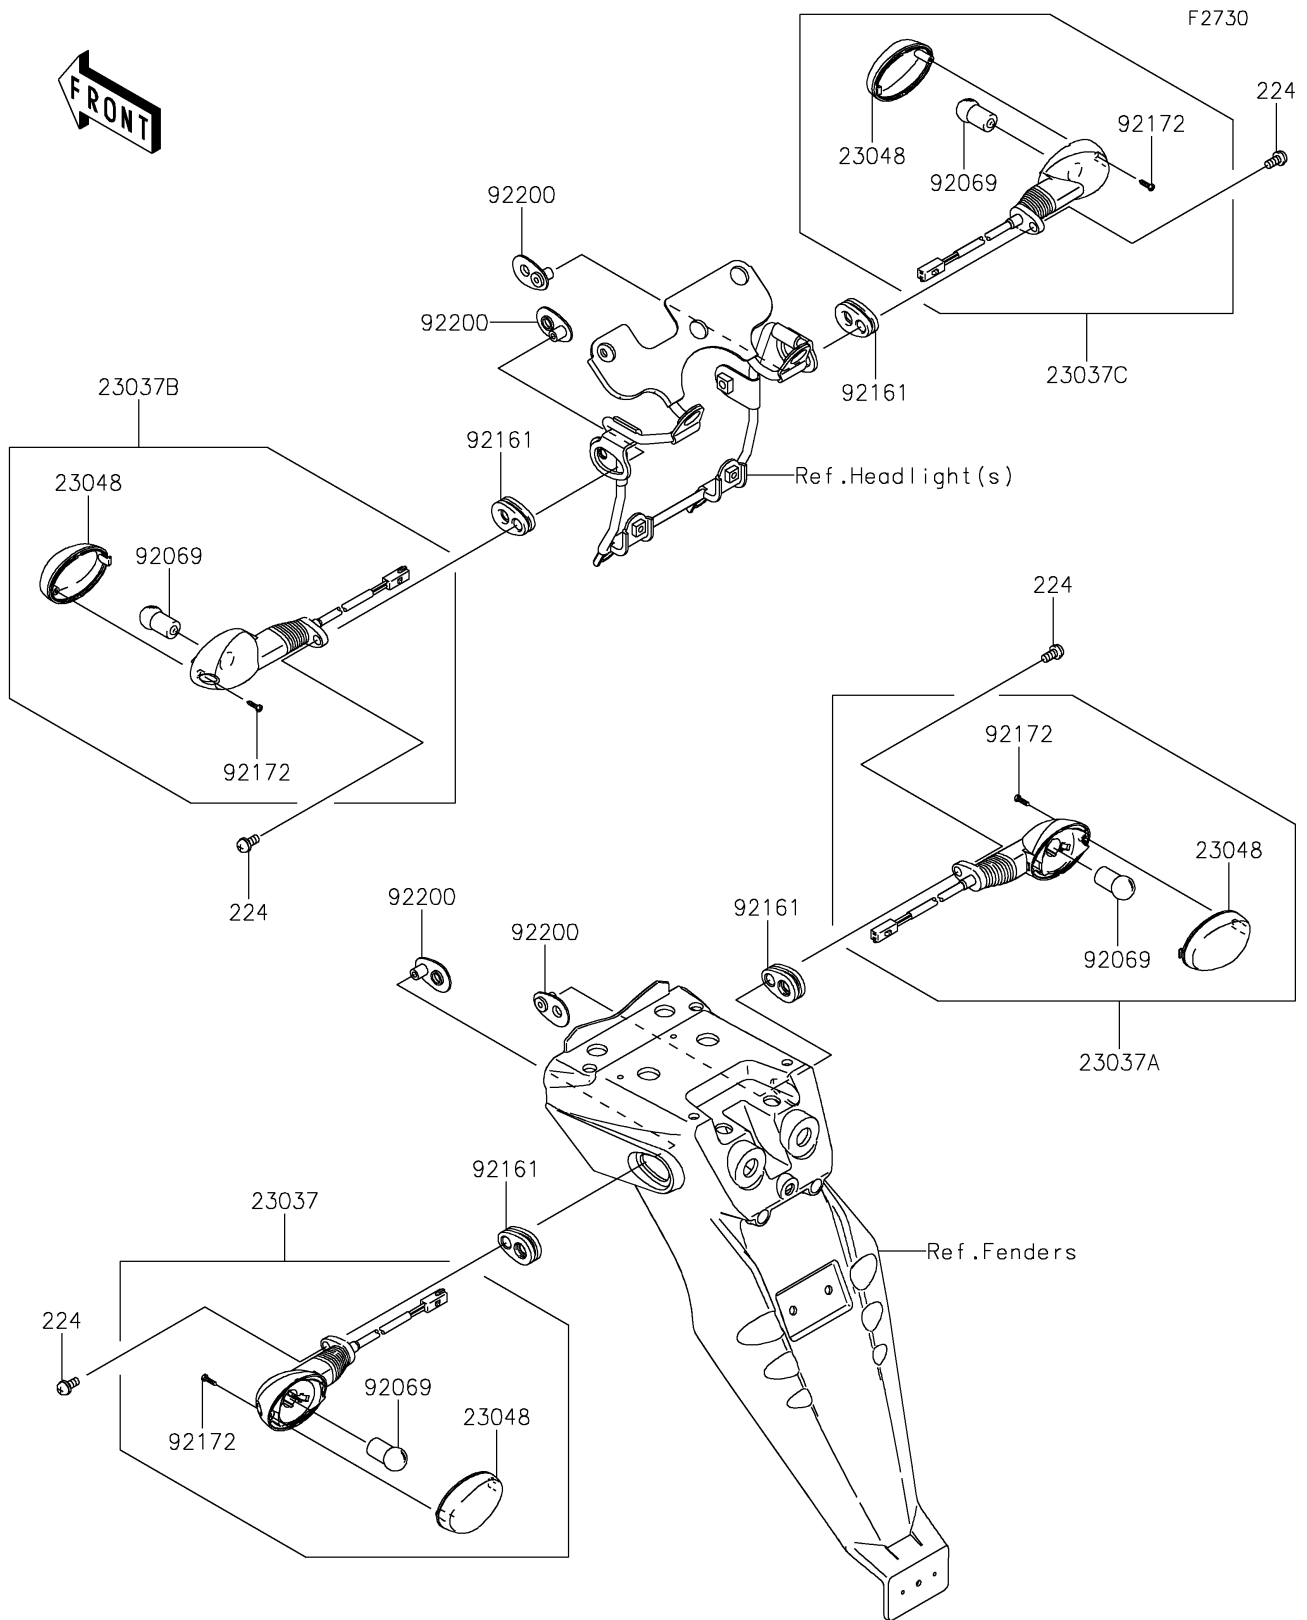

2019 KLX[®]250 CAMO PARTS DIAGRAM

Turn Signals

2019 KLX®250 CAMO PARTS LIST

Turn Signals

ITEM NAME	PART NUMBER	QUANTITY
SCREW-PAN-WP-CROS,6X14 (Ref # 224)	224AB0614	1
LAMP-ASSY-SIGNAL,RR,LH (Ref # 23037)	23037-0380	1
LAMP-ASSY-SIGNAL,RR,RH (Ref # 23037A)	23037-0381	1
LAMP-ASSY-SIGNAL,FR,LH (Ref # 23037B)	23037-0382	1
LAMP-ASSY-SIGNAL,FR,RH (Ref # 23037C)	23037-0383	1
LENS-SIGNAL LAMP (Ref # 23048)	23048-0034	1
BULB,12V 10W (Ref # 92069)	92069-0024	1
DAMPER,SIGNAL LAMP (Ref # 92161)	92161-0828	1
SCREW,TAPPING,2.9X13 (Ref # 92172)	92172-0343	1
WASHER,SIGNAL LAMP (Ref # 92200)	92200-0370	1