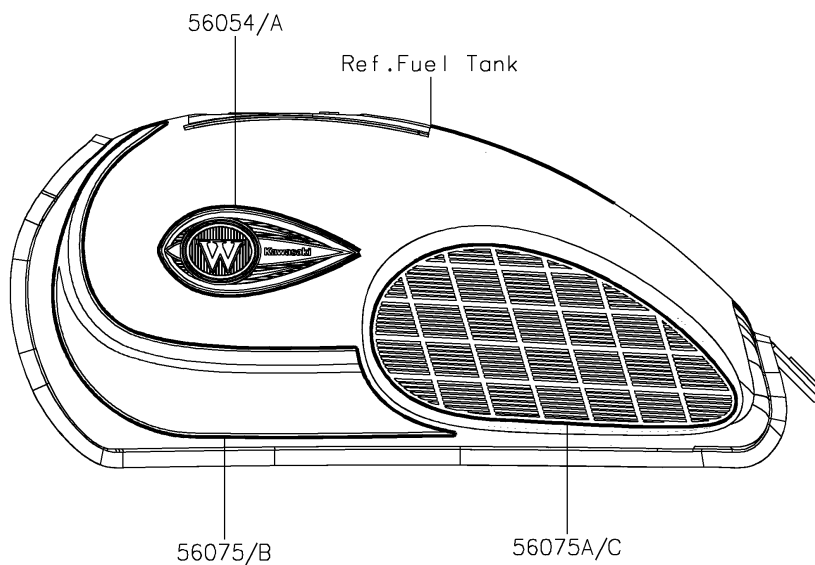

2019 W175 SE (Indonesia Only) PARTS DIAGRAM

Decals(Black)(AKFA)

F2861E

2019 W175 SE (Indonesia Only) PARTS LIST

Decals(Black)(AKFA)

ITEM NAME	PART NUMBER	QUANTITY
MARK,FUEL TANK,LH,W EMBLEM (Ref # 56054)	56054-2371	1
MARK,FUEL TANK,RH,W EMBLEM (Ref # 56054A)	56054-2372	1
MARK,SIDE COVER,175SE (Ref # 56054B)	56054-2554	1
MARK,FUEL TANK,W (Ref # 56054C)	56054-2555	1
PATTERN,FUEL TANK,LH (Ref # 56075)	56075-7801	1
PATTERN,TANK PAD,LH (Ref # 56075A)	56075-7802	1
PATTERN,FUEL TANK,RH (Ref # 56075B)	56075-7803	1
PATTERN,TANK PAD,RH (Ref # 56075C)	56075-7804	1