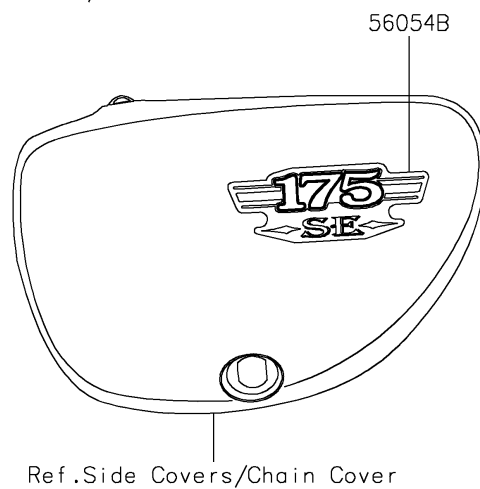

2019 W175 SE (Indonesia Only) PARTS DIAGRAM

Decals(Black)(AKFA)

F2861E

2019 W175 SE (Indonesia Only) PARTS LIST

Decals(Black)(AKFA)

ITEM NAME	PART NUMBER	QUANTITY
MARK,FUEL TANK,LH,W EMBLEM (Ref # 56054)	56054-2371	1
MARK,FUEL TANK,RH,W EMBLEM (Ref # 56054A)	56054-2372	1
MARK,SIDE COVER,175SE (Ref # 56054B)	56054-2554	1
MARK,FUEL TANK,W (Ref # 56054C)	56054-2555	1
PATTERN,FUEL TANK,LH (Ref # 56075)	56075-7801	1
PATTERN,TANK PAD,LH (Ref # 56075A)	56075-7802	1
PATTERN,FUEL TANK,RH (Ref # 56075B)	56075-7803	1
PATTERN,TANK PAD,RH (Ref # 56075C)	56075-7804	1