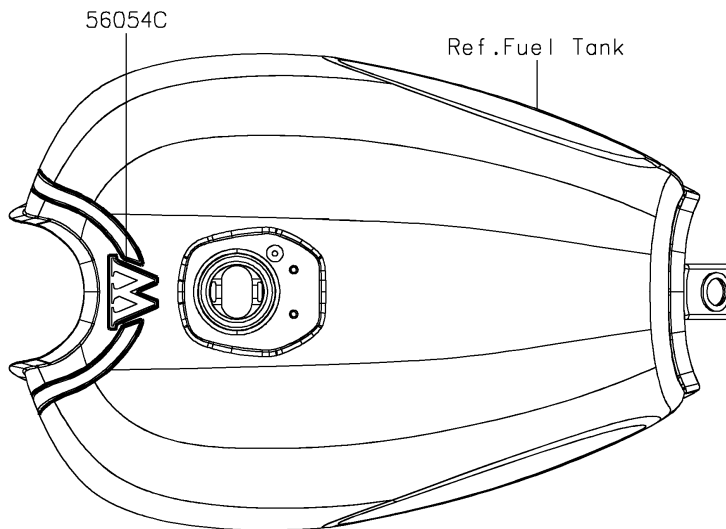

2019 W175 SE (Indonesia Only) PARTS DIAGRAM

Decals(Black)(AKFA)

F2861E

2019 W175 SE (Indonesia Only) PARTS LIST

Decals(Black)(AKFA)

ITEM NAME	PART NUMBER	QUANTITY
MARK,FUEL TANK,LH,W EMBLEM (Ref # 56054)	56054-2371	1
MARK,FUEL TANK,RH,W EMBLEM (Ref # 56054A)	56054-2372	1
MARK,SIDE COVER,175SE (Ref # 56054B)	56054-2554	1
MARK,FUEL TANK,W (Ref # 56054C)	56054-2555	1
PATTERN,FUEL TANK,LH (Ref # 56075)	56075-7801	1
PATTERN,TANK PAD,LH (Ref # 56075A)	56075-7802	1
PATTERN,FUEL TANK,RH (Ref # 56075B)	56075-7803	1
PATTERN,TANK PAD,RH (Ref # 56075C)	56075-7804	1