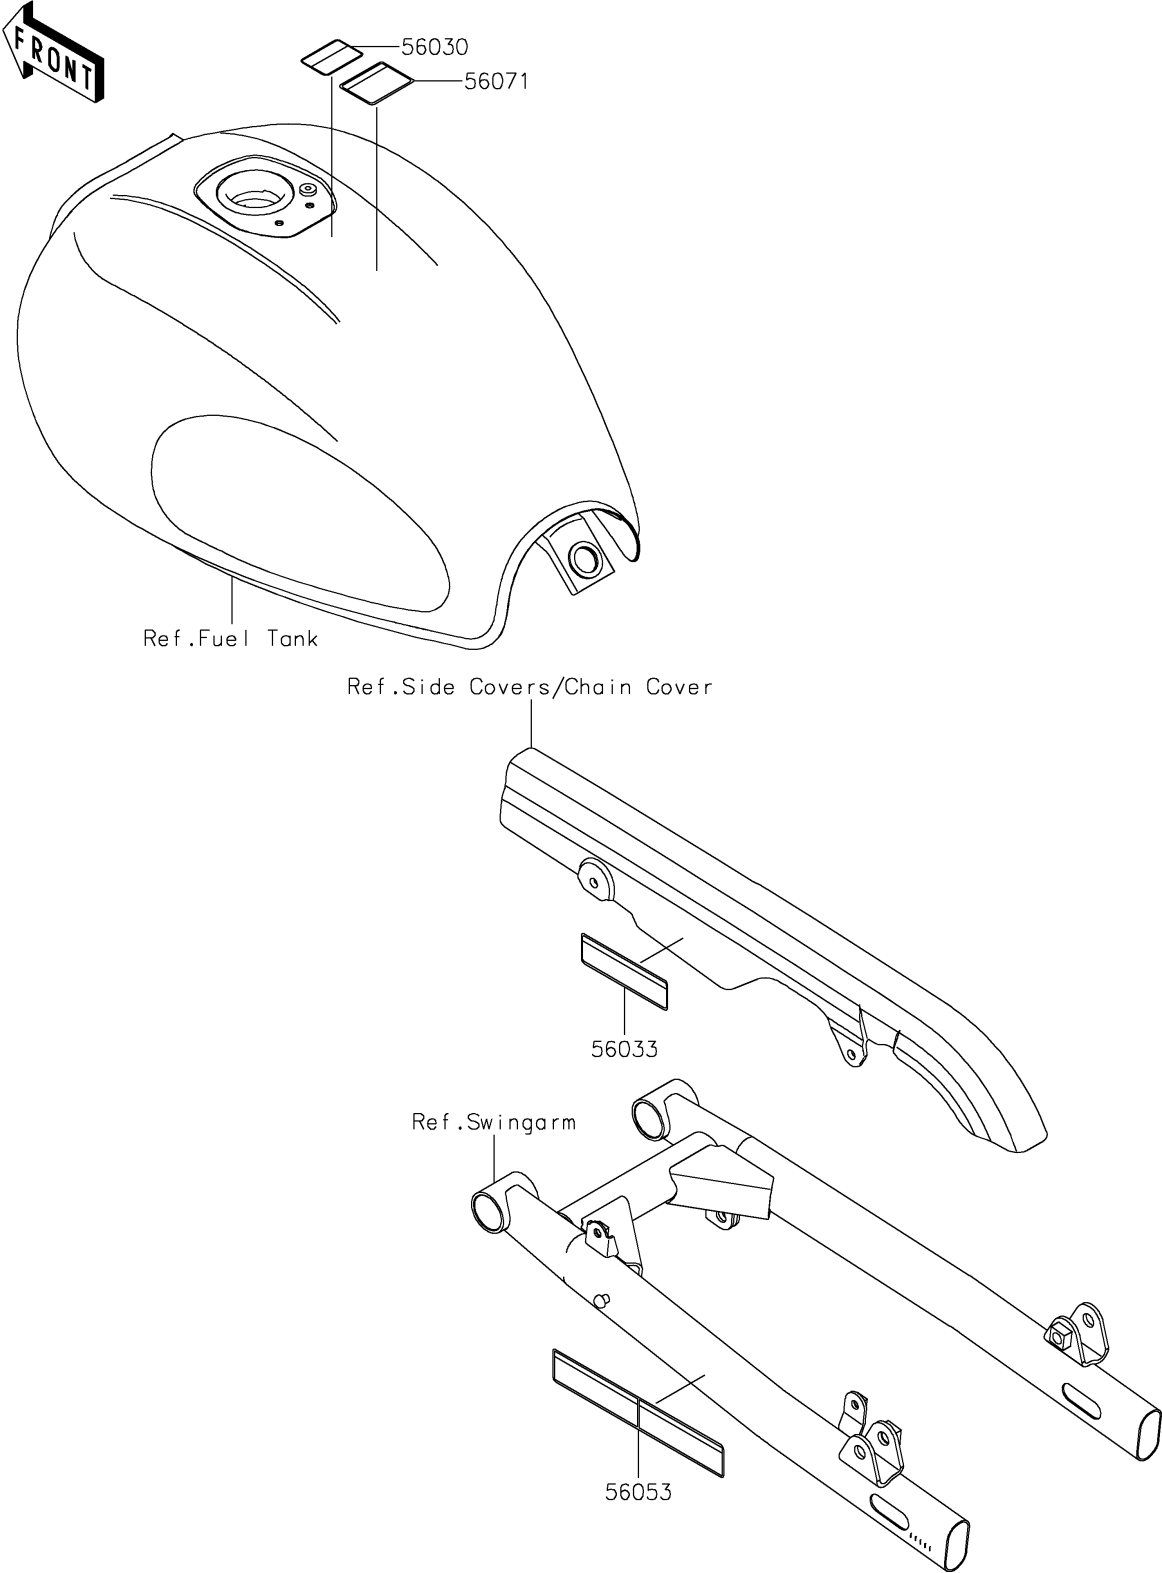

2019 W175 SE (Indonesia Only) PARTS DIAGRAM

Labels

F2860

2019 W175 SE (Indonesia Only) PARTS LIST

Labels

ITEM NAME	PART NUMBER	QUANTITY
LABEL,GASOLINE (Ref # 56030)	56030-0757	1
LABEL-MANUAL,CHAIN (Ref # 56033)	56033-1433	1
LABEL-SPECIFICATION,TIRE&LOAD (Ref # 56053)	56053-1453	1
LABEL-WARNING,RULE (Ref # 56071)	56071-0297	1