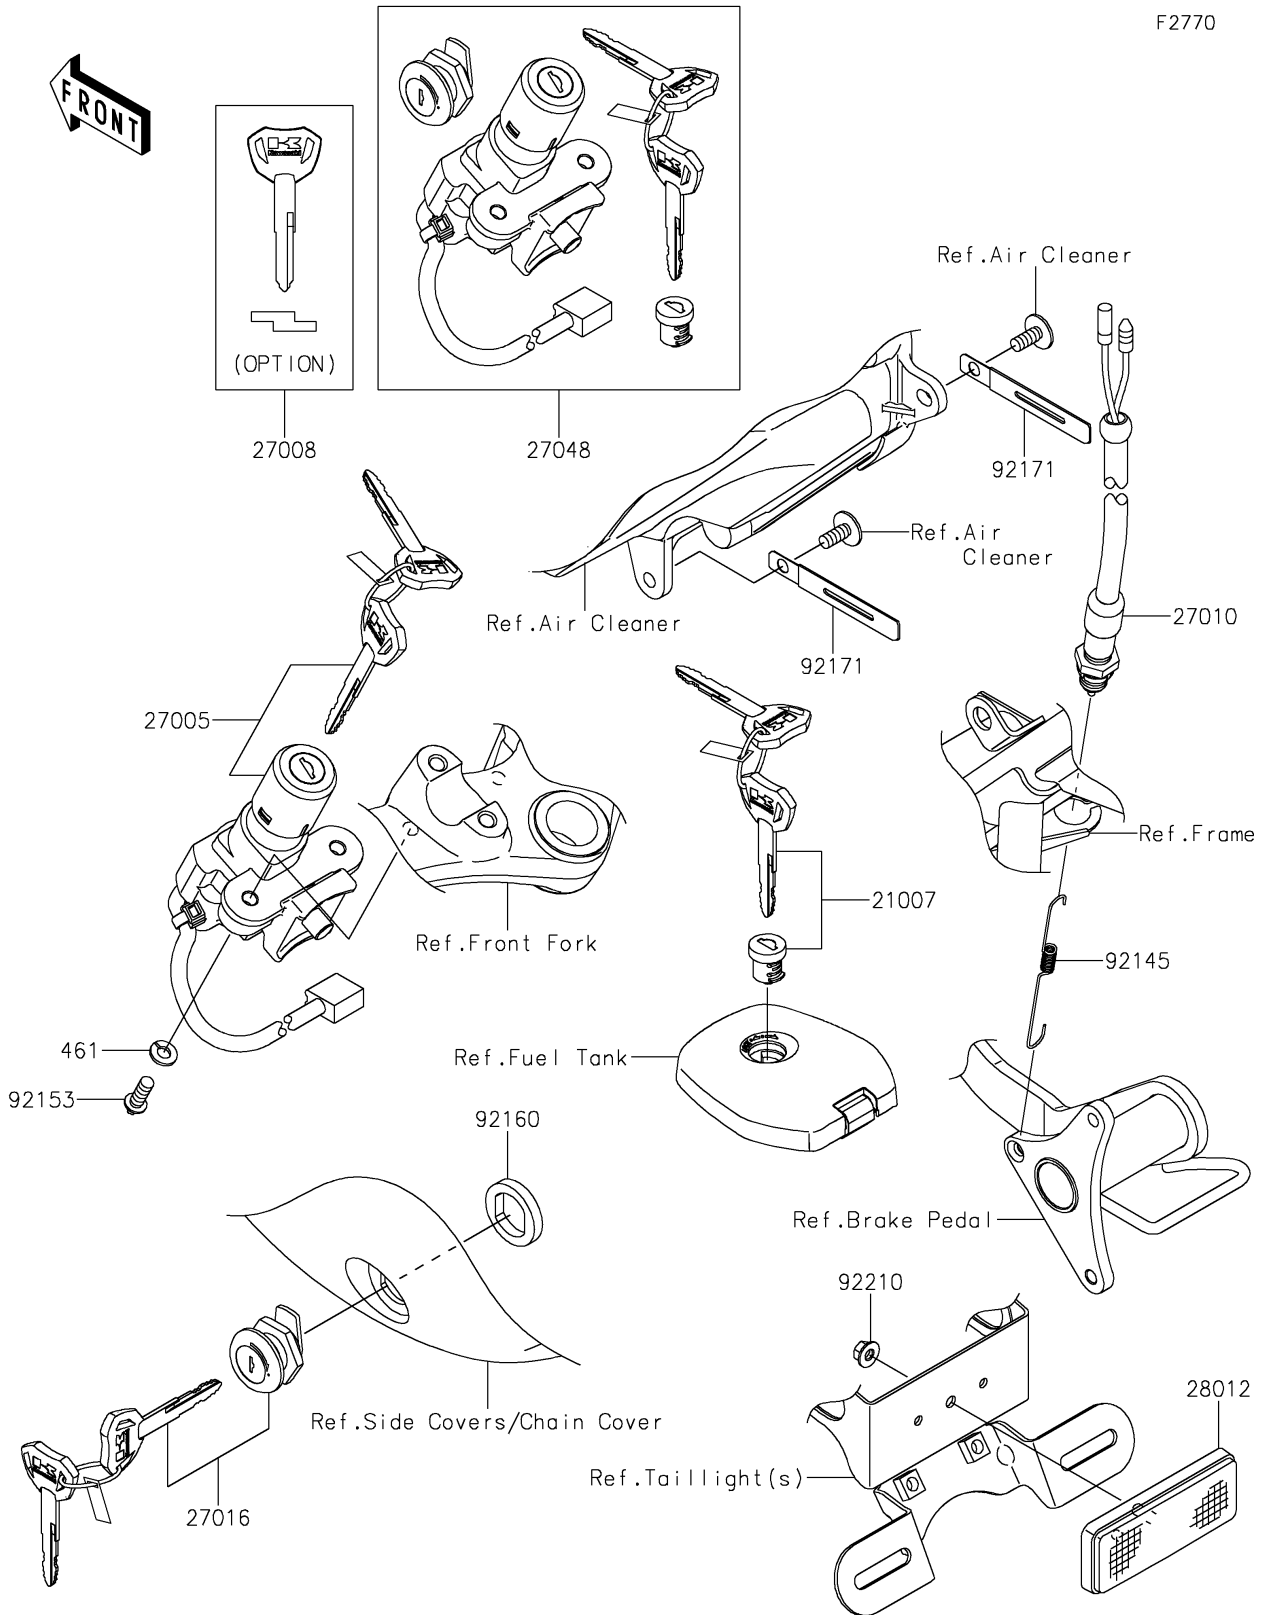

2019 W175 SE (Indonesia Only) PARTS DIAGRAM

Ignition Switch

F2770

2019 W175 SE (Indonesia Only) PARTS LIST

Ignition Switch

ITEM NAME	PART NUMBER	QUANTITY
ROTOR,LOCK,TANK CAP (Ref # 21007)	21007-5075	1
SWITCH-ASSY-IGNITION (Ref # 27005)	27005-0658	1
KEY-LOCK,BLANK (Ref # 27008)	27008-0559	1
SWITCH,REAR BRAKE (Ref # 27010)	27010-0868	1
LOCK-ASSY (Ref # 27016)	27016-5406	1
SWITCH-ASSY (Ref # 27048)	27048-5183	1
REFLECTOR-REFLEX (Ref # 28012)	28012-1077	1
WASHER-SPRING,6MM (Ref # 461)	461DA0600	1
SPRING,BRAKE SWITCH (Ref # 92145)	92145-0966	1
BOLT,TORX,6X16 (Ref # 92153)	92153-0967	1
DAMPER (Ref # 92160)	92160-1115	1
CLAMP,WIRING HARNESS,L=60 (Ref # 92171)	92171-1425	1
NUT,5MM (Ref # 92210)	92210-1579	1