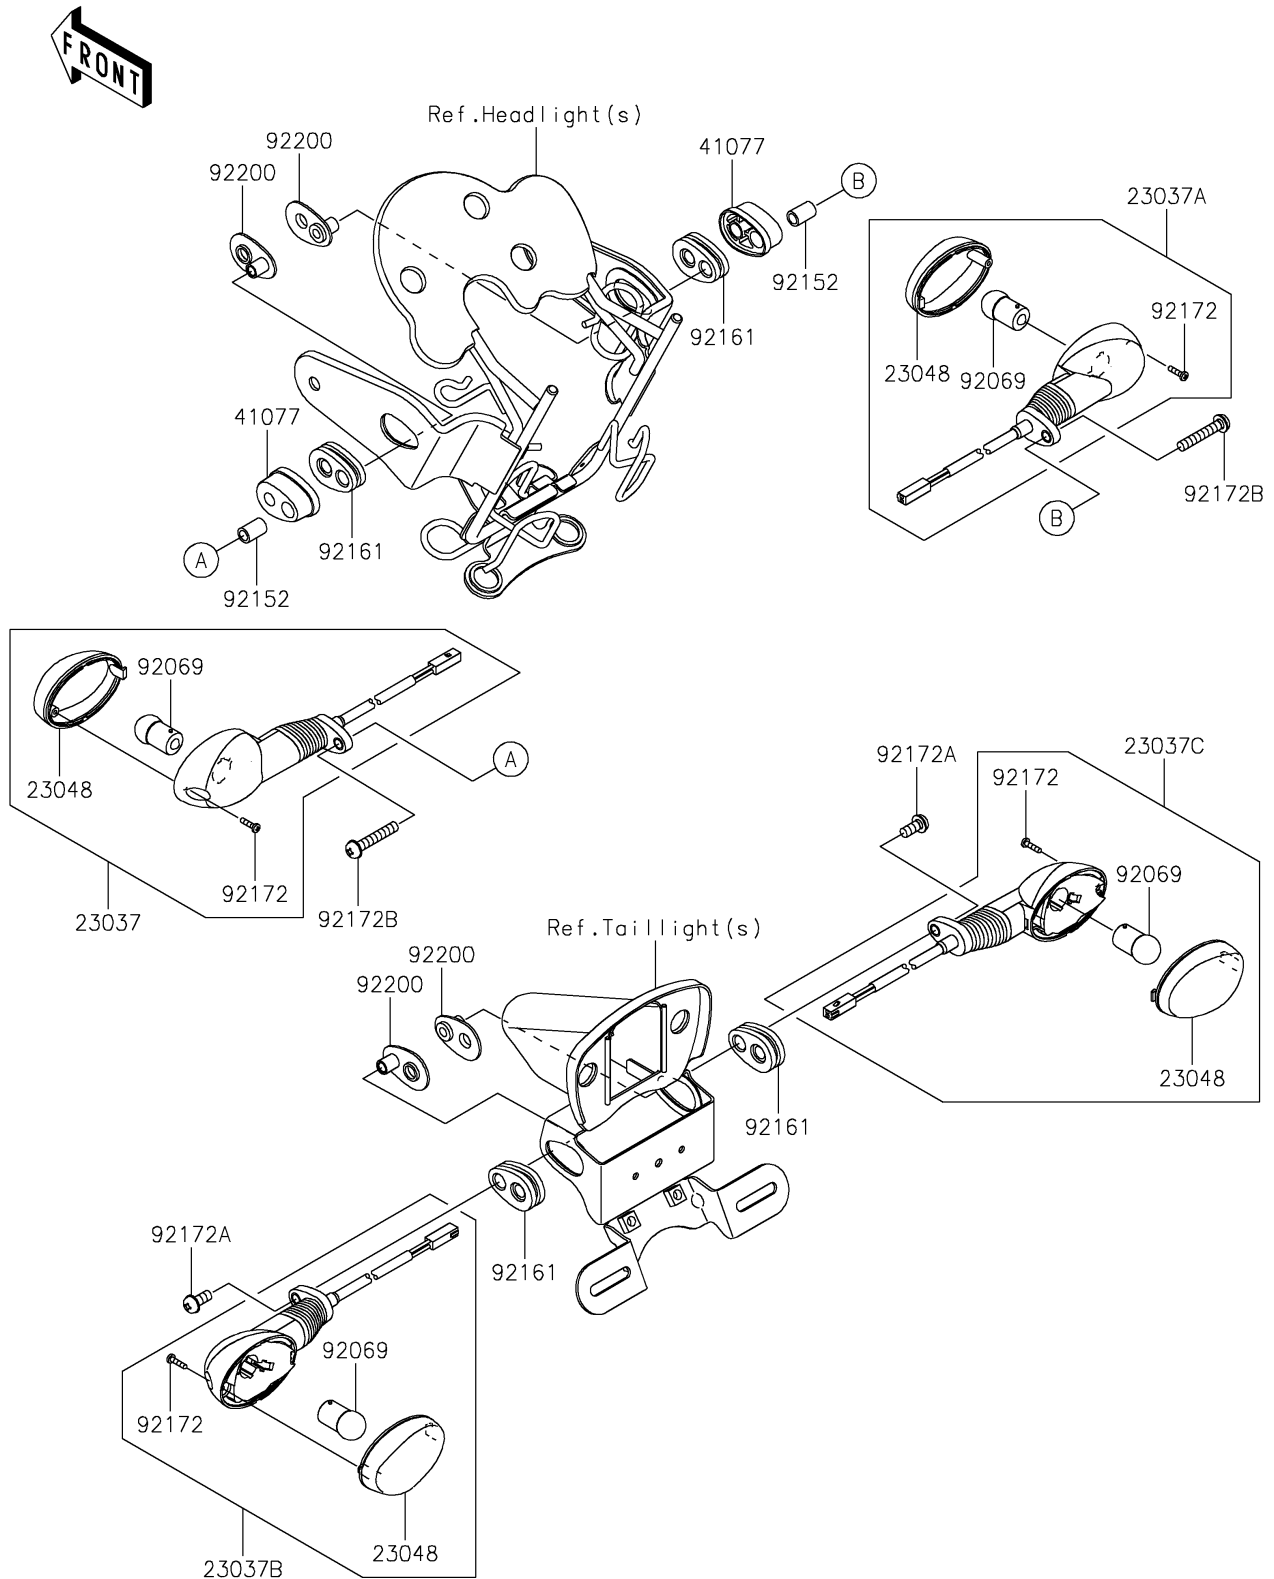

2019 W175 SE (Indonesia Only) PARTS DIAGRAM

Turn Signals

F2730

2019 W175 SE (Indonesia Only) PARTS LIST

Turn Signals

ITEM NAME	PART NUMBER	QUANTITY
LAMP-ASSY-SIGNAL,FR,LH (Ref # 23037)	23037-0368	1
LAMP-ASSY-SIGNAL,FR,RH (Ref # 23037A)	23037-0369	1
LAMP-ASSY-SIGNAL,RR,LH (Ref # 23037B)	23037-0370	1
LAMP-ASSY-SIGNAL,RR,RH (Ref # 23037C)	23037-0371	1
LENS-SIGNAL LAMP (Ref # 23048)	23048-0033	1
ADAPTER (Ref # 41077)	41077-0717	1
BULB,12V 10W (Ref # 92069)	92069-0003	1
COLLAR,6.8X10X15.2 (Ref # 92152)	92152-2150	1
DAMPER,SIGNAL LAMP (Ref # 92161)	92161-0828	1
SCREW,TAPPING,2.9X13 (Ref # 92172)	92172-0343	1
SCREW,6X14 (Ref # 92172A)	92172-0497	1
SCREW,6X35 (Ref # 92172B)	92172-0918	1
WASHER (Ref # 92200)	92200-1972	1