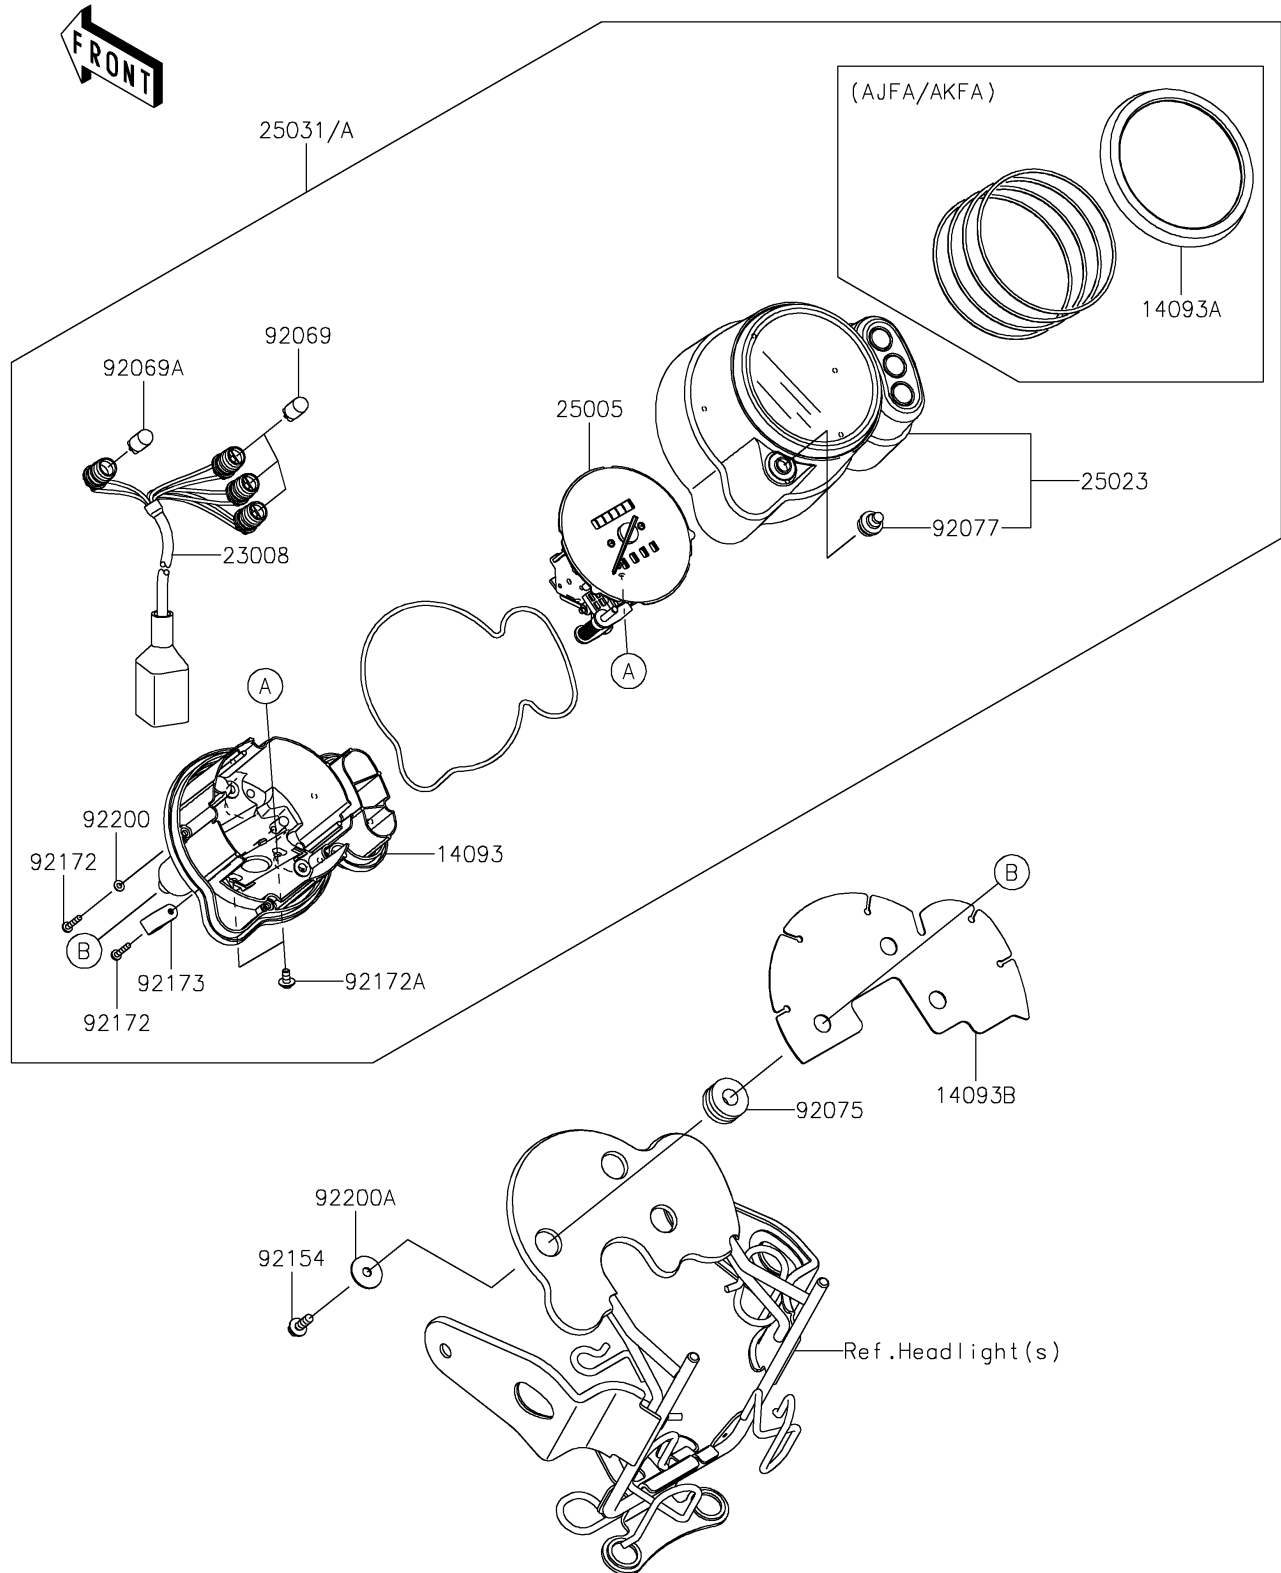

2018 W175 (Indonesia Only) PARTS DIAGRAM

Meter(s)

F2530

2018 W175 (Indonesia Only) PARTS LIST

Meter(s)

ITEM NAME	PART NUMBER	QUANTITY
COVER,METER CASE,LWR (Ref # 14093)	14093-0636	1
COVER,METER (Ref # 14093B)	14093-0724	1
SOCKET-ASSY (Ref # 23008)	23008-0186	1
SPEEDOMETER (Ref # 25005)	25005-0168	1
COVER-METER CASE,UPP (Ref # 25023)	25023-0131	1
METER-ASSY,KPH (Ref # 25031)	25031-0759	1
BULB,12V 3.4W (Ref # 92069)	92069-0096	1
BULB,12V 1.7W (Ref # 92069A)	92069-0099	1
DAMPER,10X24X12 (Ref # 92075)	92075-1690	1
KNOB,TRIP RESET (Ref # 92077)	92077-0010	1
BOLT,FLANGED,5X14 (Ref # 92154)	92154-3749	1
SCREW,3X14 (Ref # 92172)	92172-1205	1
SCREW (Ref # 92172A)	92172-1206	1
CLAMP (Ref # 92173)	92173-1769	1
WASHER (Ref # 92200)	92200-1912	1
WASHER,5.5X20X1.2 (Ref # 92200A)	92200-1973	1