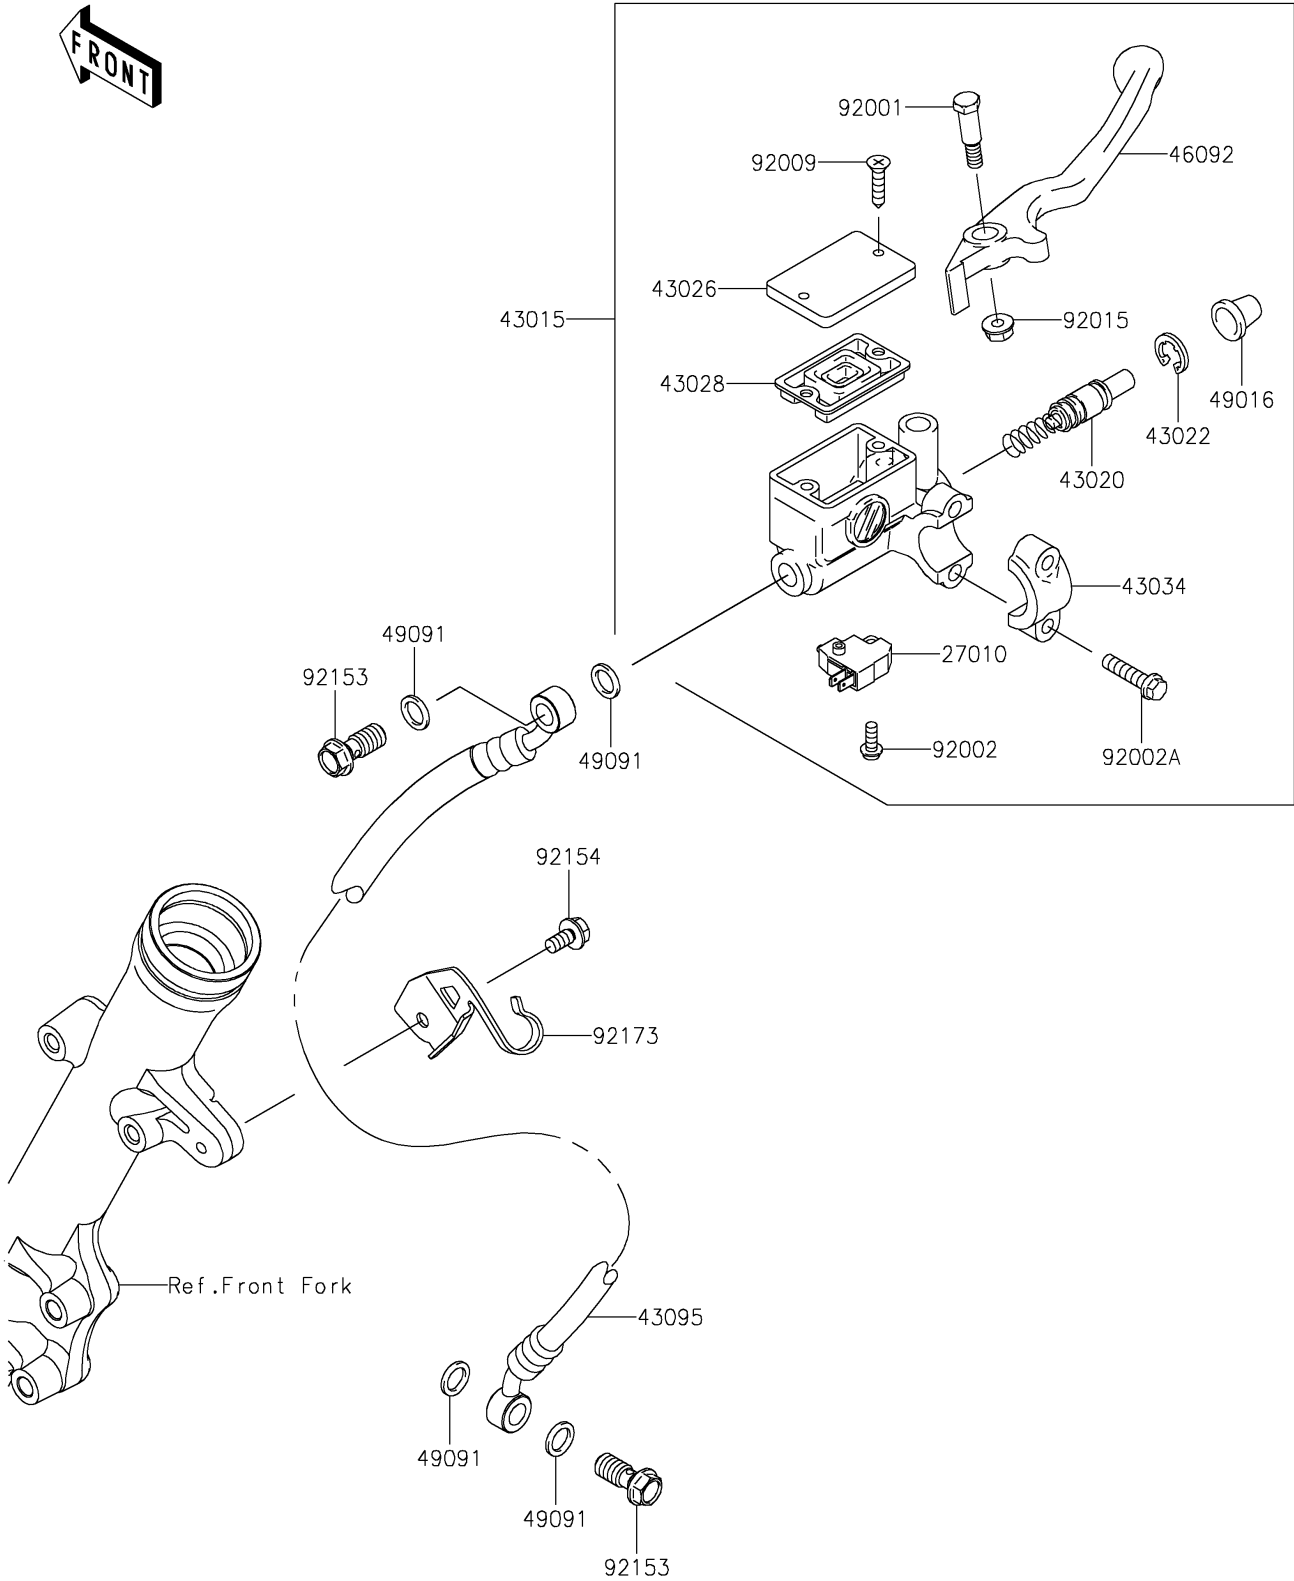

## 2019 W175 SE (Indonesia Only) PARTS DIAGRAM

Front Master Cylinder

F2291

## 2019 W175 SE (Indonesia Only) PARTS LIST

Front Master Cylinder

ITEM NAME	PART NUMBER	QUANTITY
SWITCH,BRAKE (Ref # 27010)	27010-0873	1
CYLINDER-ASSY-MASTER,FR (Ref # 43015)	43015-0681	1
PISTON-COMP-BRAKE (Ref # 43020)	43020-1095	1
STOPPER-BRAKE,PISTON (Ref # 43022)	43022-1010	1
CAP-BRAKE (Ref # 43026)	43026-1074	1
DIAPHRAGM (Ref # 43028)	43028-1061	1
HOLDER-BRAKE,MASTER CYLINDER (Ref # 43034)	43034-1016	1
HOSE-BRAKE,767MM (Ref # 43095)	43095-1484	1
LEVER-GRIP,FR BRAKE (Ref # 46092)	46092-0559	1
COVER-SEAL,MASTER CYLINDER (Ref # 49016)	49016-1044	1
WASHER-SEAL,10.1X14.5X1.5 (Ref # 49091)	49091-0001	1
BOLT,FRONT BRAKE LEVER (Ref # 92001)	92001-1728	1
BOLT,SCREW,4X12 (Ref # 92002)	92002-1323	1
BOLT (Ref # 92002A)	92002-1894	1
SCREW,4MM (Ref # 92009)	92009-1458	1
NUT,LOCK,6MM,BLACK (Ref # 92015)	92015-1191	1
BOLT,OIL,L=23 (Ref # 92153)	92153-0029	1
BOLT,FLANGED,6X12 (Ref # 92154)	92154-2776	1
CLAMP (Ref # 92173)	92173-1753	1