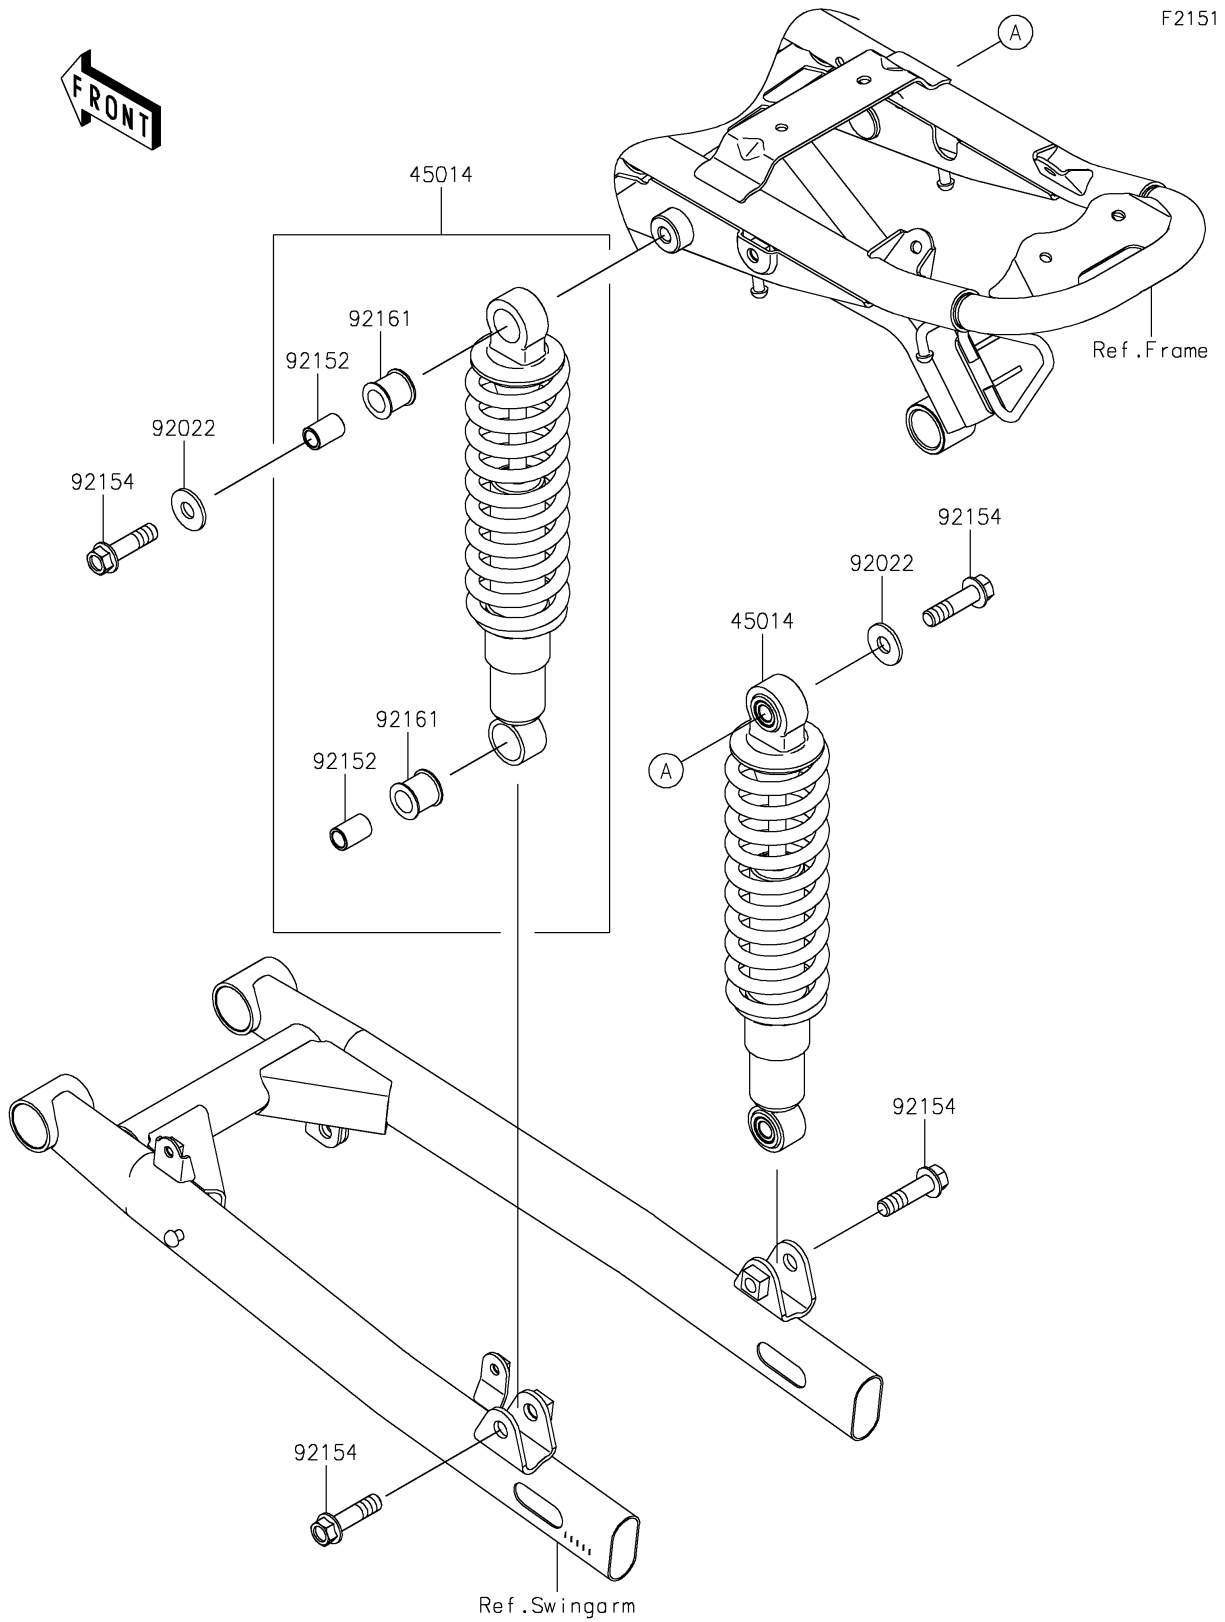

2019 W175 SE (Indonesia Only) PARTS DIAGRAM

Suspension/Shock Absorber

2019 W175 SE (Indonesia Only) PARTS LIST

Suspension/Shock Absorber

| ITEM NAME | PART NUMBER | QUANTITY |
|-----------------------------------|---------------|----------|
| SHOCKABSORBER,BLACK (Ref # 45014) | 45014-0604-10 | 1 |
| WASHER,10.5X26X2.3 (Ref # 92022) | 92022-044 | 1 |
| COLLAR (Ref # 92152) | 92152-0086 | 1 |
| BOLT,FLANGED,10X38 (Ref # 92154) | 92154-2787 | 1 |
| DAMPER (Ref # 92161) | 92161-2076 | 1 |