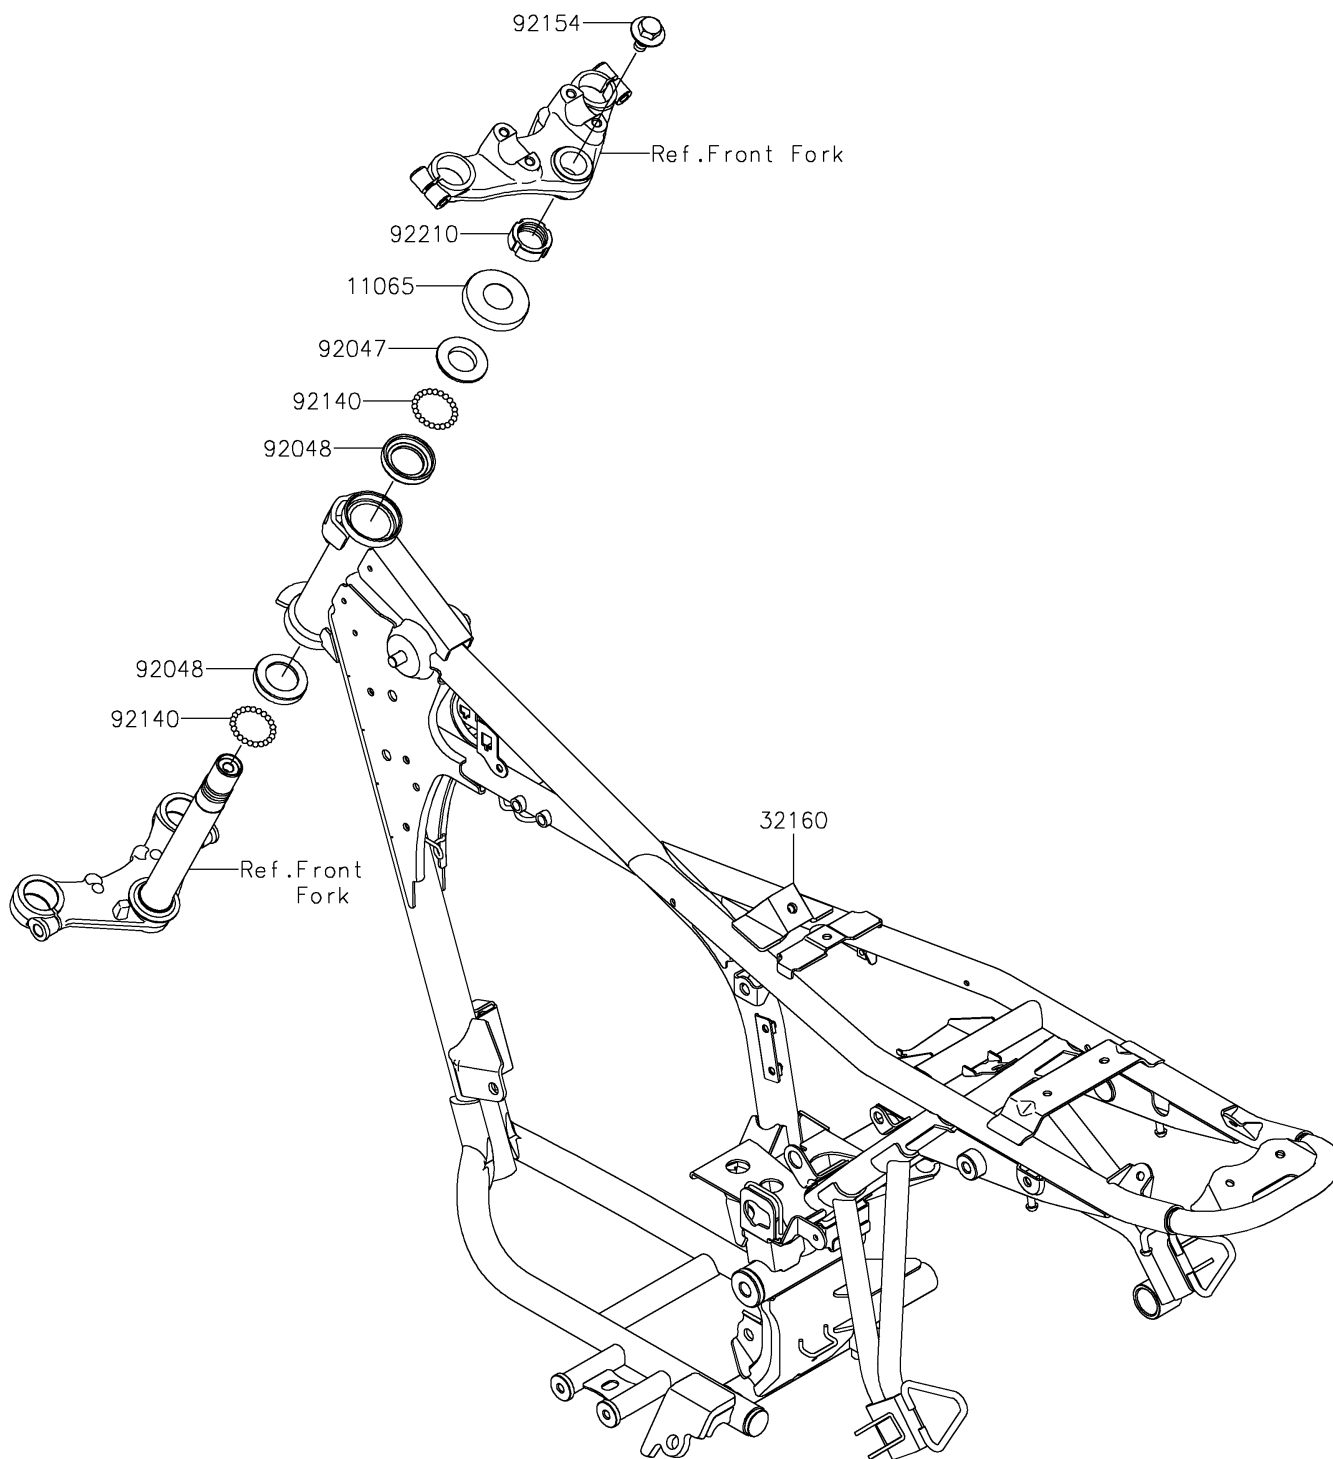

## 2019 W175 SE (Indonesia Only) PARTS DIAGRAM

Frame

F2120

## 2019 W175 SE (Indonesia Only) PARTS LIST

Frame

ITEM NAME	PART NUMBER	QUANTITY
CAP,STEM (Ref # 11065)	11065-1287	1
FRAME-COMP,F.S.BLACK (Ref # 32160)	32160-0993-18R	1
RACE,STEERING STEM BEARING (Ref # 92047)	92047-014	1
RACE,STEERING STEM BEARING (Ref # 92048)	92048-009	1
BALL (Ref # 92140)	92140-0019	1
BOLT,TOP,10X23 (Ref # 92154)	92154-3839	1
NUT,25MM (Ref # 92210)	92210-1599	1