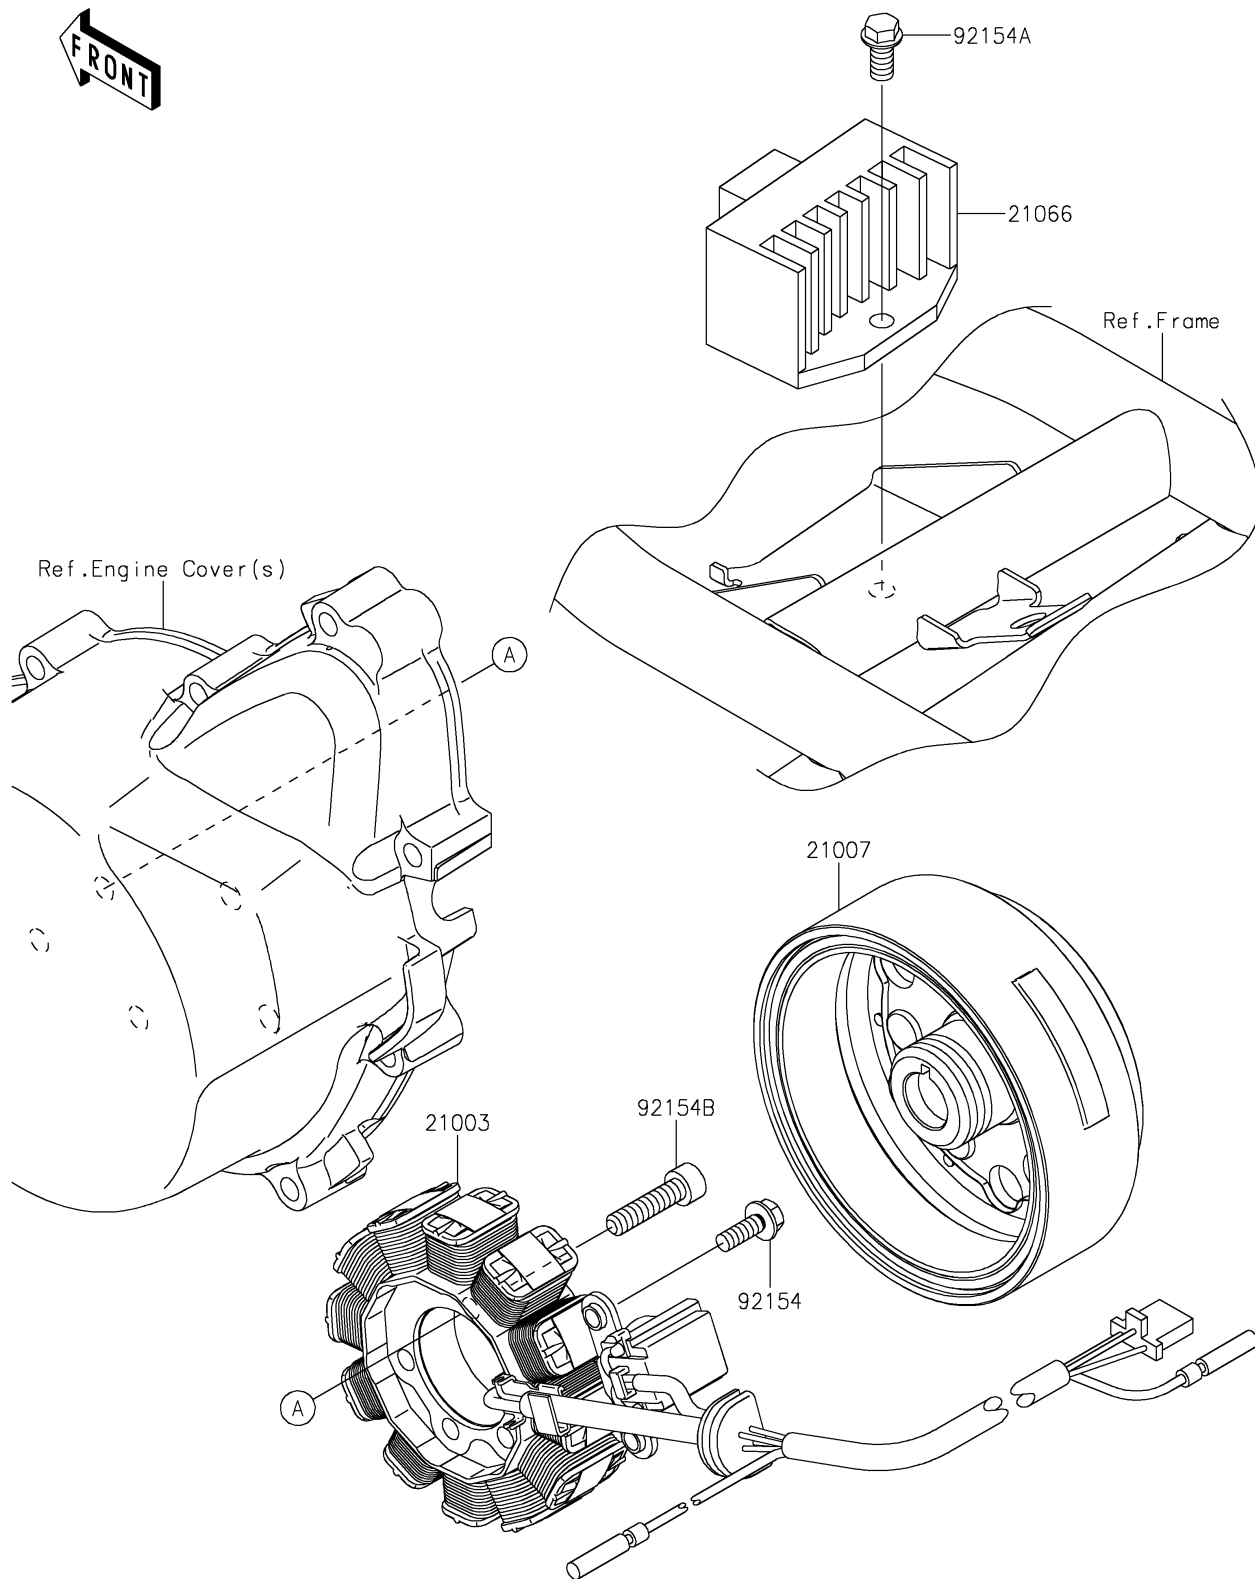

## 2019 W175 SE (Indonesia Only) PARTS DIAGRAM

Generator

E1810

## 2019 W175 SE (Indonesia Only) PARTS LIST

Generator

ITEM NAME	PART NUMBER	QUANTITY
STATOR (Ref # 21003)	21003-0186	1
ROTOR (Ref # 21007)	21007-0652	1
REGULATOR-VOLTAGE (Ref # 21066)	21066-0762	1
BOLT,FLANGED,5X14 (Ref # 92154)	92154-0458	1
BOLT,FLANGED,6X12 (Ref # 92154A)	92154-2753	1
BOLT,SOCKET,6X25 (Ref # 92154B)	92154-2769	1