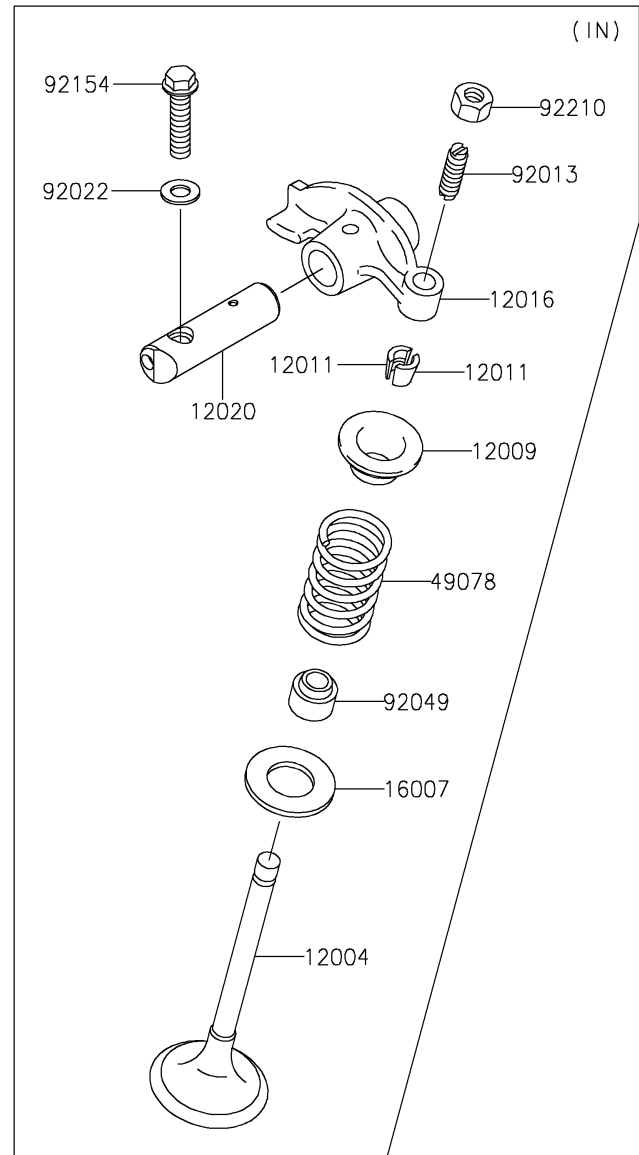

2019 W175 SE (Indonesia Only) PARTS DIAGRAM

Valve(s)

E1210

2019 W175 SE (Indonesia Only) PARTS LIST

Valve(s)

ITEM NAME	PART NUMBER	QUANTITY
VALVE-INTAKE (Ref # 12004)	12004-0726	1
VALVE-EXHAUST (Ref # 12005)	12005-0739	1
RETAINER-VALVE SPRING (Ref # 12009)	12009-0039	1
COLLET (Ref # 12011)	12011-1051	1
ARM-ROCKER (Ref # 12016)	12016-1115	1
SHAFT-ROCKER (Ref # 12020)	12020-0021	1
SEAT-SPRING (Ref # 16007)	16007-0710	1
SPRING-ENGINE VALVE (Ref # 49078)	49078-1189	1
SCREW,6MM (Ref # 92013)	92013-009	1
WASHER,6.1X12X1 (Ref # 92022)	92022-077	1
SEAL-OIL,VSB58.558 (Ref # 92049)	92049-1218	1
BOLT,FLANGED,6X25 (Ref # 92154)	92154-2752	1
NUT,6MM (Ref # 92210)	92210-1490	1