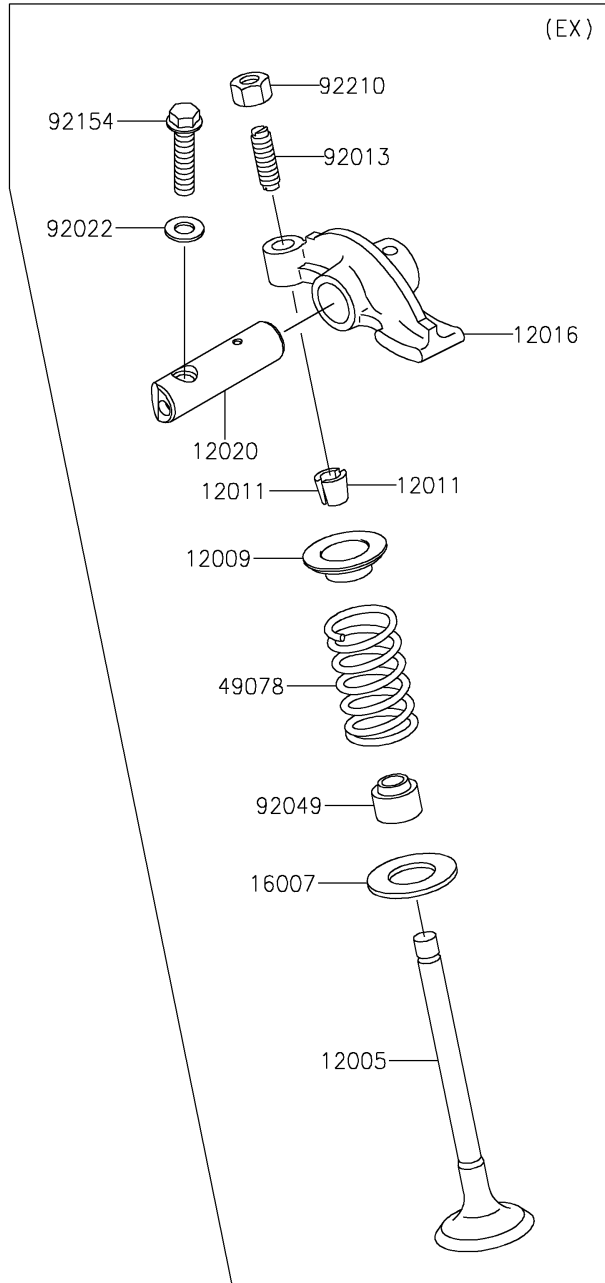

2019 W175 SE (Indonesia Only) PARTS DIAGRAM

Valve(s)

E1210

2019 W175 SE (Indonesia Only) PARTS LIST

Valve(s)

ITEM NAME	PART NUMBER	QUANTITY
VALVE-INTAKE (Ref # 12004)	12004-0726	1
VALVE-EXHAUST (Ref # 12005)	12005-0739	1
RETAINER-VALVE SPRING (Ref # 12009)	12009-0039	1
COLLET (Ref # 12011)	12011-1051	1
ARM-ROCKER (Ref # 12016)	12016-1115	1
SHAFT-ROCKER (Ref # 12020)	12020-0021	1
SEAT-SPRING (Ref # 16007)	16007-0710	1
SPRING-ENGINE VALVE (Ref # 49078)	49078-1189	1
SCREW,6MM (Ref # 92013)	92013-009	1
WASHER,6.1X12X1 (Ref # 92022)	92022-077	1
SEAL-OIL,VSB58.558 (Ref # 92049)	92049-1218	1
BOLT,FLANGED,6X25 (Ref # 92154)	92154-2752	1
NUT,6MM (Ref # 92210)	92210-1490	1