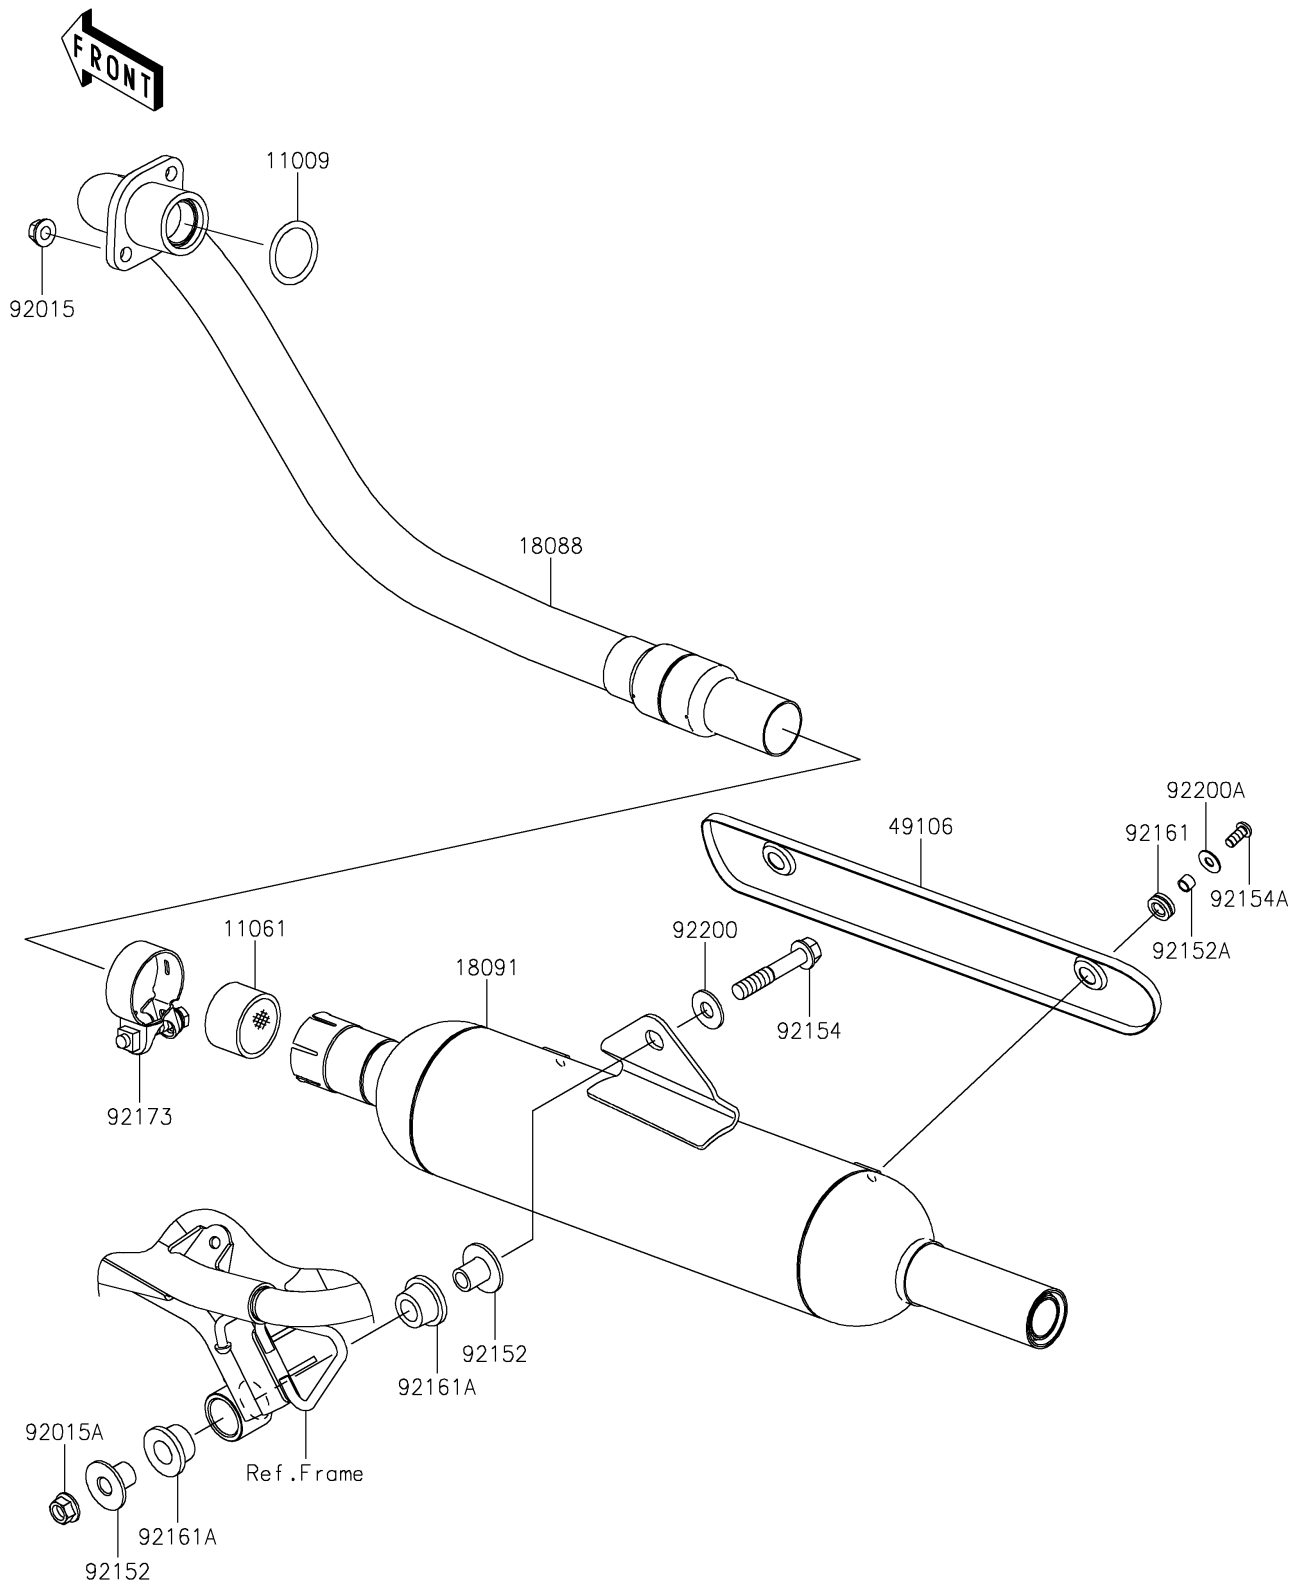

2019 W175 SE (Indonesia Only) PARTS DIAGRAM

Muffler(s)

E1140

2019 W175 SE (Indonesia Only) PARTS LIST

Muffler(s)

ITEM NAME	PART NUMBER	QUANTITY
GASKET,EXHAUST PIPE HOLDER (Ref # 11009)	11009-1866	1
GASKET,EXHAUST PIPE CONNECTING (Ref # 11061)	11061-0432	1
PIPE-EXHAUST (Ref # 18088)	18088-1352	1
BODY-COMP-MUFFLER (Ref # 18091)	18091-1146	1
COVER-MUFFLER (Ref # 49106)	49106-0824	1
NUT,8MM (Ref # 92015)	92015-1143	1
NUT,FLANGED,10MM (Ref # 92015A)	92015-1387	1
COLLAR (Ref # 92152)	92152-1682	1
COLLAR,6.5X8.5X6 (Ref # 92152A)	92152-1962	1
BOLT,FLANGED,10X55 (Ref # 92154)	92154-0070	1
BOLT,SOCKET,6X14 (Ref # 92154A)	92154-2817	1
DAMPER (Ref # 92161)	92161-1475	1
DAMPER (Ref # 92161A)	92161-1497	1
CLAMP,42MM (Ref # 92173)	92173-1881	1
WASHER,10.5X25X2.0 (Ref # 92200)	92200-1377	1
WASHER,6.5X16X1.0 (Ref # 92200A)	92200-3712	1