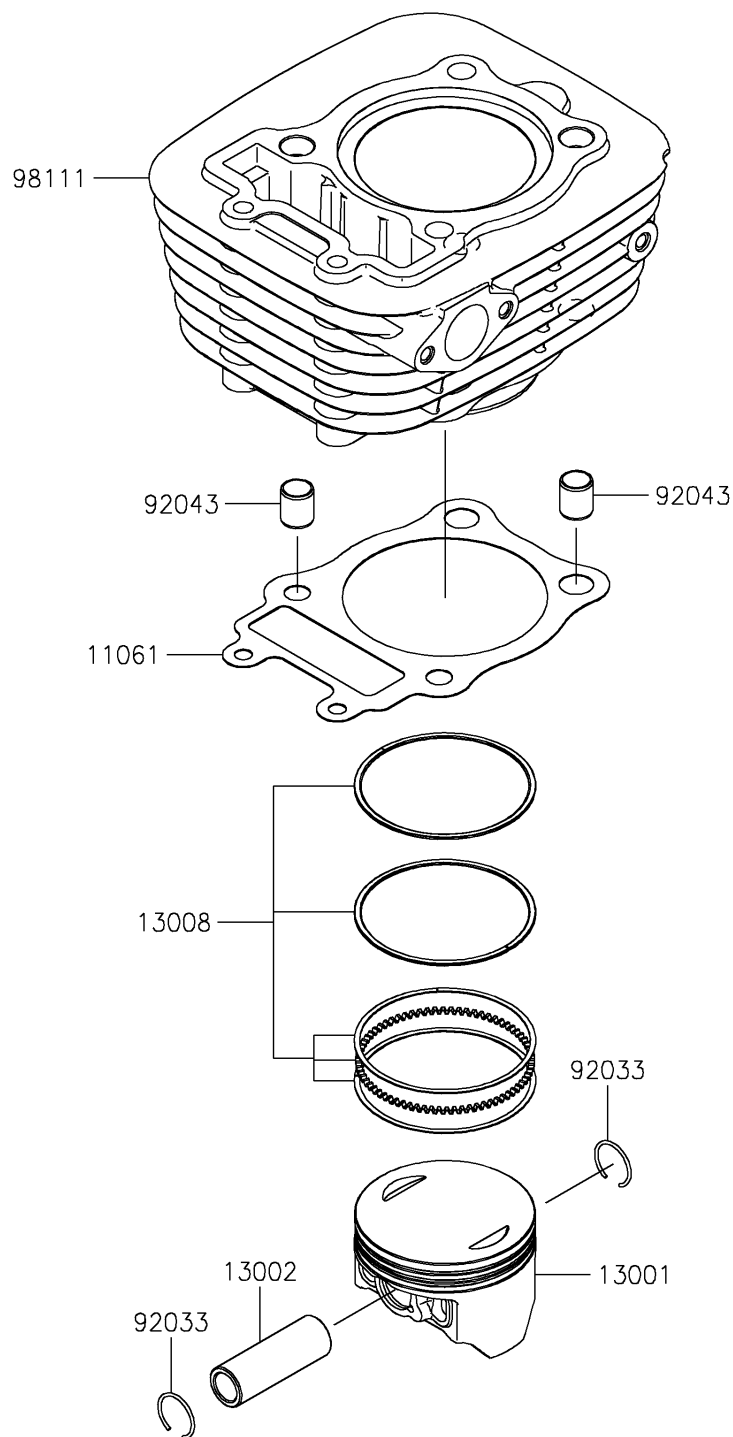

2019 W175 SE (Indonesia Only) PARTS DIAGRAM

Cylinder/Piston(s)

E1120

2019 W175 SE (Indonesia Only) PARTS LIST

Cylinder/Piston(s)

ITEM NAME	PART NUMBER	QUANTITY
GASKET,CYLINDER BASE (Ref # 11061)	11061-1239	1
PISTON-ENGINE (Ref # 13001)	13001-0789	1
PIN-PISTON (Ref # 13002)	13002-1003	1
RING-SET-PISTON (Ref # 13008)	13008-0574	1
RING-SNAP,PISTON PIN (Ref # 92033)	92033-0732	1
PIN,10.1X12X14 (Ref # 92043)	92043-0929	1
CYLINDER-COMP-ENGINE (Ref # 98111)	98111-0044	1