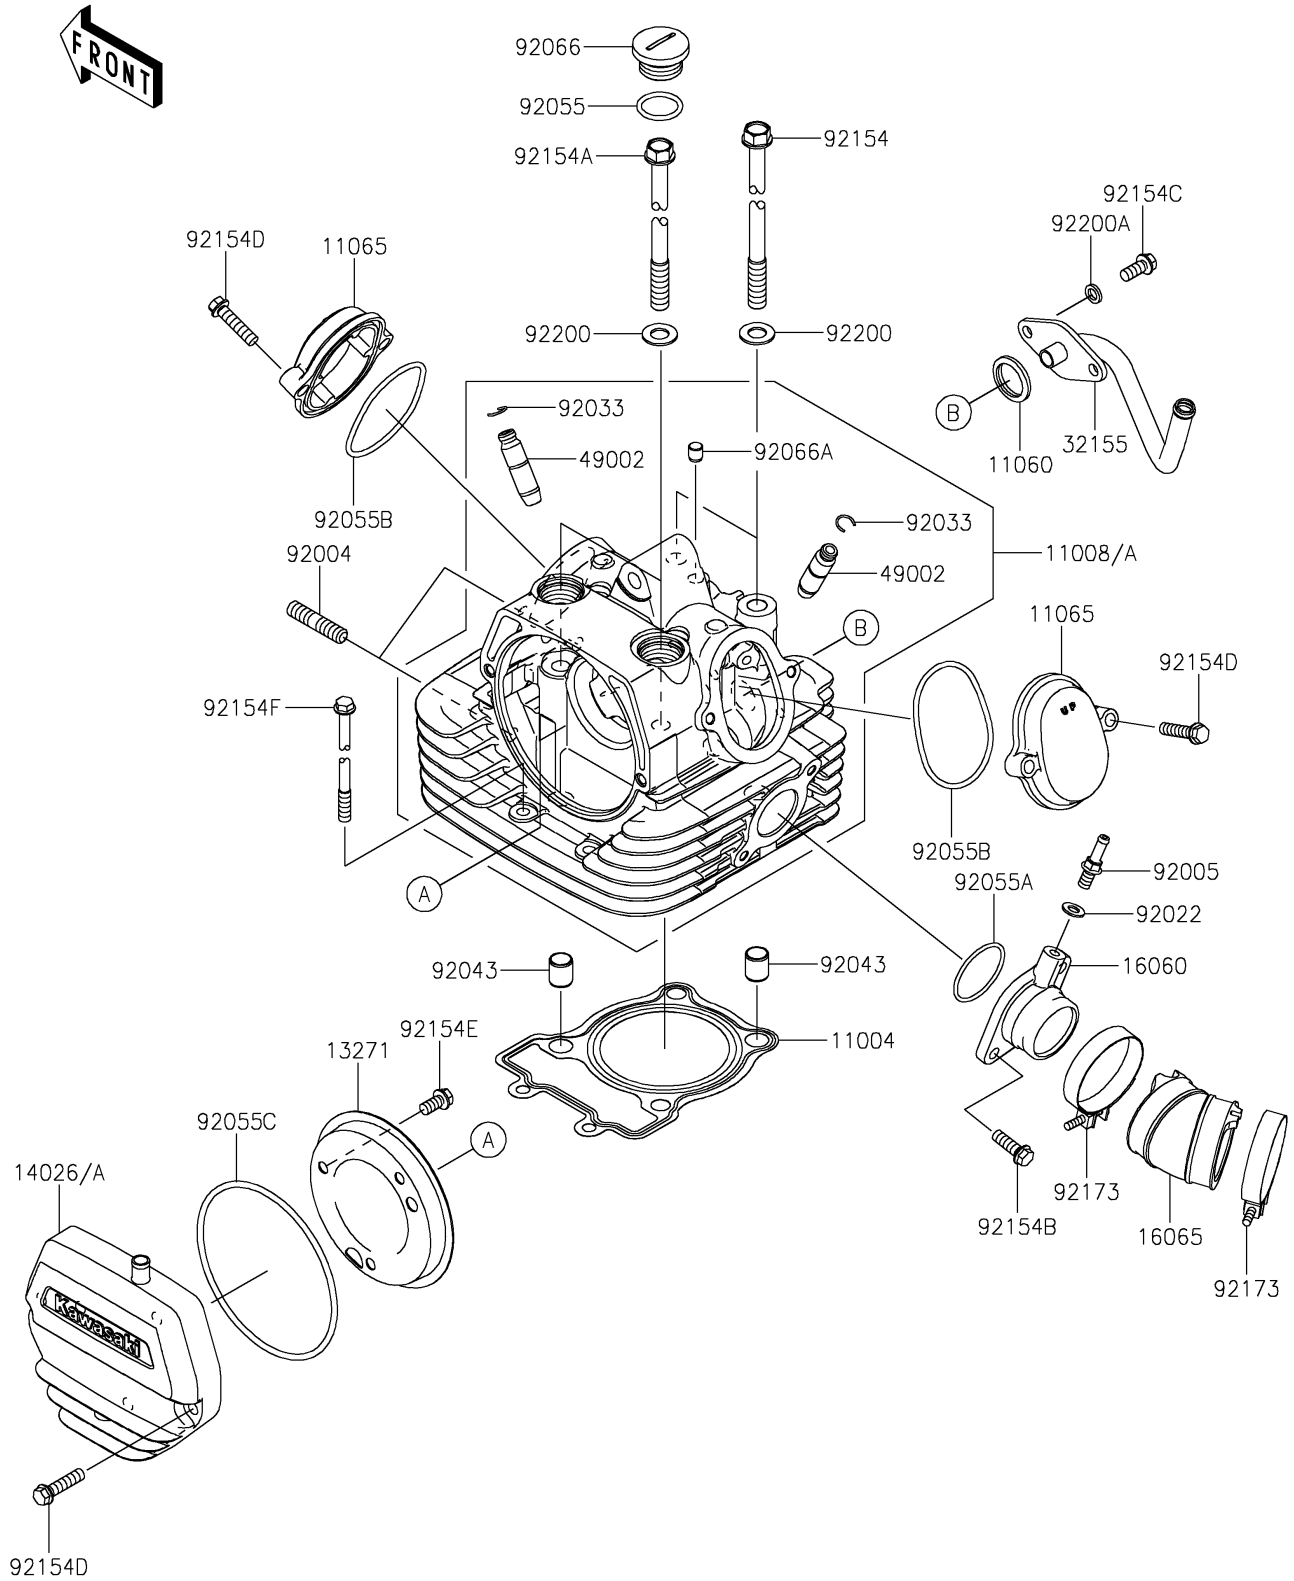

2019 W175 SE PARTS DIAGRAM

Cylinder Head

E1111

2019 W175 SE PARTS LIST

Cylinder Head

ITEM NAME	PART NUMBER	QUANTITY
GASKET-HEAD (Ref # 11004)	11004-0780	1
HEAD-COMP-CYLINDER (Ref # 11008A)	11008-0911	1
GASKET, REED VALVE (Ref # 11060)	11060-1815	1
CAP, ROCKER CASE (Ref # 11065)	11065-0986	1
PLATE, BREATHER (Ref # 13271)	13271-0173	1
COVER-CHAIN, CAM SPROCKET (Ref # 14026A)	14026-0139	1
PIPE-INTAKE (Ref # 16060)	16060-0005	1
HOLDER-CARBURETOR (Ref # 16065)	16065-0133	1
PIPE, HEAD-ASWV (Ref # 32155)	32155-2618	1
GUIDE-VALVE (Ref # 49002)	49002-1140	1
STUD, 8X22 (Ref # 92004)	92004-1217	1
FITTING (Ref # 92005)	92005-0751	1
WASHER, 6.1X12X1 (Ref # 92022)	92022-077	1
RING-SNAP (Ref # 92033)	92033-0789	1
PIN, 10.1X12X14 (Ref # 92043)	92043-0929	1
RING-O, 18.8X2.4 (Ref # 92055)	92055-0023	1
RING-O (Ref # 92055A)	92055-0200	1
RING-O, 53.6X2.6 (Ref # 92055B)	92055-0750	1
RING-O, 3.1X94.4 (Ref # 92055C)	92055-0886	1
PLUG (Ref # 92066)	92066-0909	1
PLUG, OIL LINE, 7.2X8 (Ref # 92066A)	92066-1012	1
BOLT, FLANGED, 9X228.5 (Ref # 92154)	92154-2111	1
BOLT, FLANGED, 9X188 (Ref # 92154A)	92154-2112	1
BOLT, FLANGED, 6X18 (Ref # 92154B)	92154-2725	1
BOLT, FLANGED, 6X14 (Ref # 92154C)	92154-2751	1
BOLT, FLANGED, 6X25 (Ref # 92154D)	92154-2752	1
BOLT, FLANGED, 6X12 (Ref # 92154E)	92154-2753	1
BOLT, 6X110 (Ref # 92154F)	92154-3770	1
CLAMP (Ref # 92173)	92173-0991	1

2019 W175 SE PARTS LIST

Cylinder Head

ITEM NAME	PART NUMBER	QUANTITY
WASHER,9.5X18X1.2 (Ref # 92200)	92200-1900	1
WASHER,6.3X10.2X1.6 (Ref # 92200A)	92200-1982	1