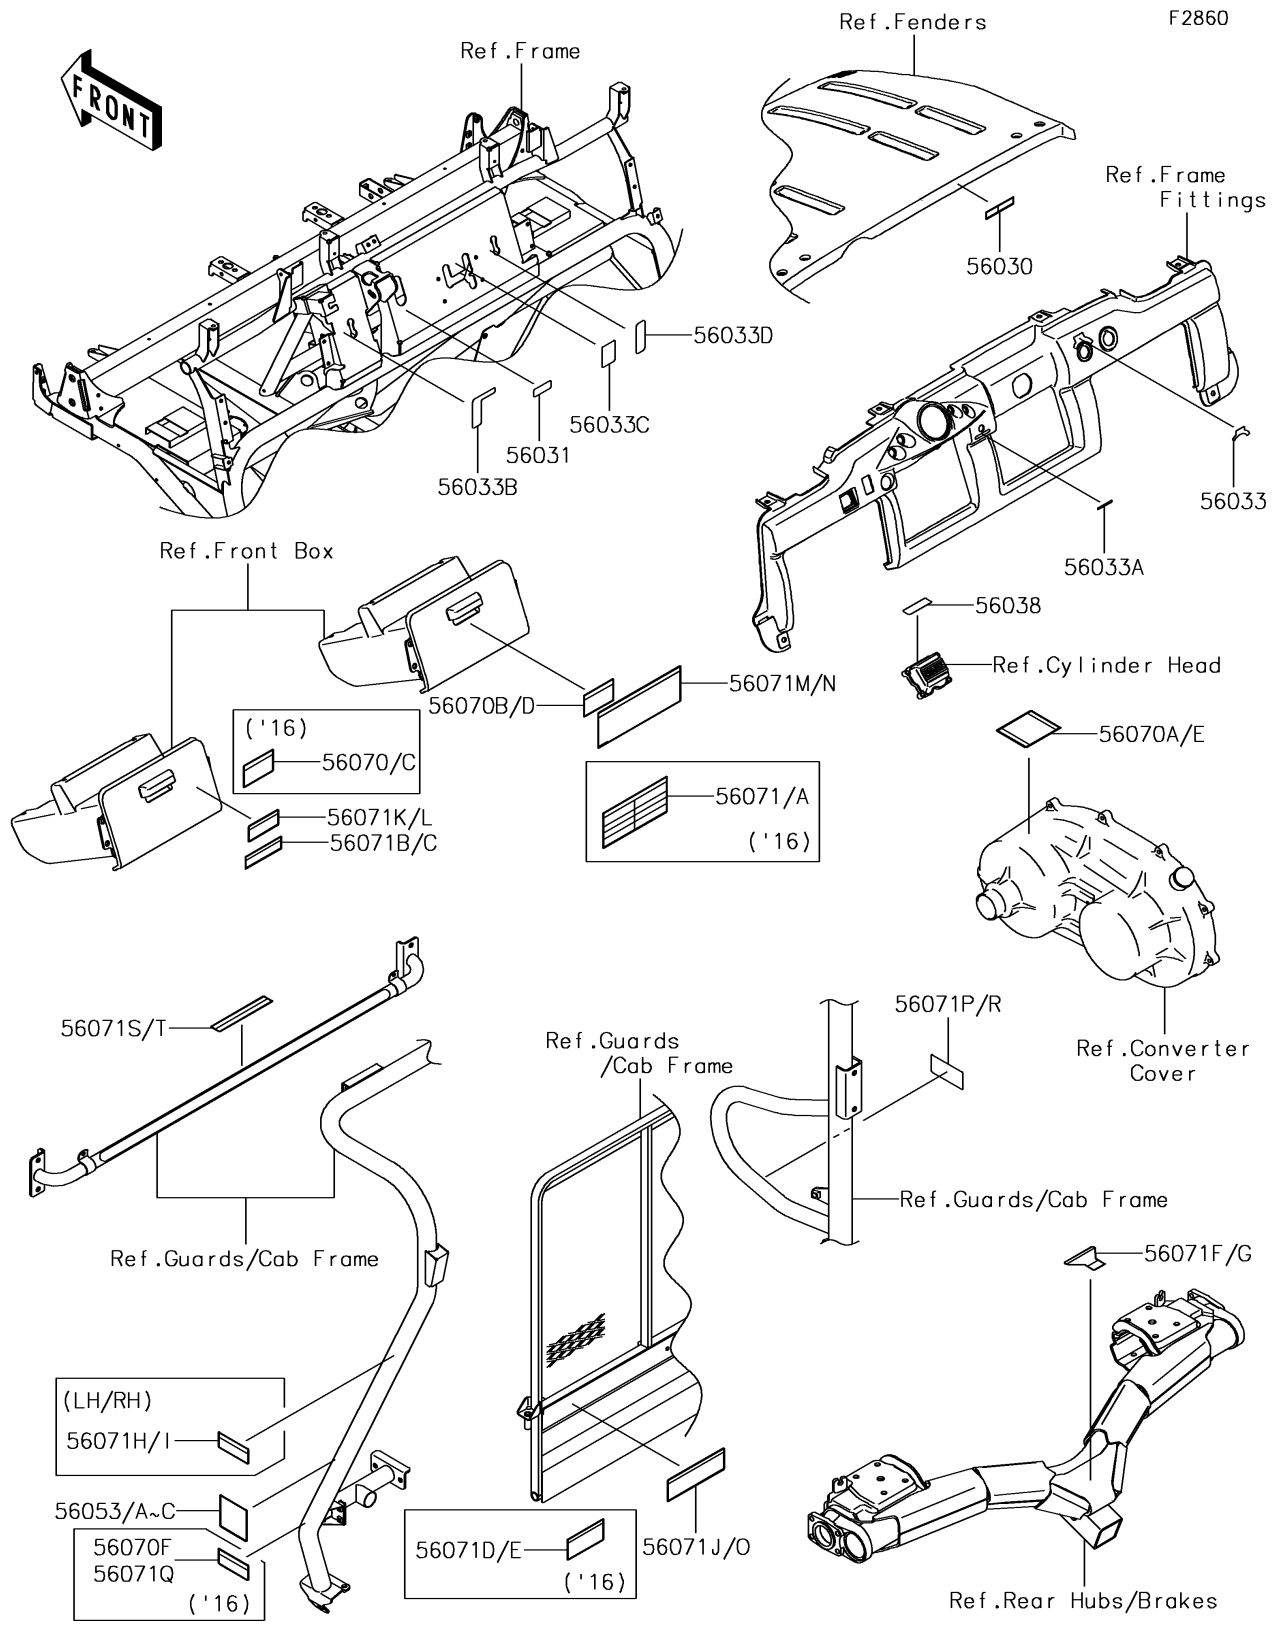

2017 MULE™ 4010 TRANS4x4® PARTS DIAGRAM

Labels

2017 MULE™ 4010 TRANS4x4® PARTS LIST

Labels

ITEM NAME	PART NUMBER	QUANTITY
LABEL,OPERATING HOOD (Ref # 56030)	56030-0267	1
LABEL-MANUAL,BRAKE FLUID LEVEL (Ref # 56031)	56031-1818	1
LABEL-MANUAL,IGNITION (Ref # 56033)	56033-0212	1
LABEL-MANUAL,POWER STEERING (Ref # 56033A)	56033-0213	1
LABEL-MANUAL,DIFF MODE (Ref # 56033B)	56033-1183	1
LABEL-MANUAL,SHIFT (Ref # 56033C)	56033-1186	1
LABEL-MANUAL,2WD/4WD (Ref # 56033D)	56033-1187	1
LABEL-BRAND (Ref # 56038)	56038-2782	1
LABEL-SPECIFICATION,TIRE (Ref # 56053B)	56053-7530	1
LABEL-SPECIFICATION,TIRE (Ref # 56053C)	56053-7534	1
LABEL-WARNING,HOT SURFACES (Ref # 56070A)	56070-0051	1
LABEL-WARNING,BONNET OPERATION (Ref # 56070B)	56070-0053	1
LABEL-WARNING,BONNET OPERATION (Ref # 56070D)	56070-0058	1
LABEL-WARNING,HOT SURFACES (Ref # 56070E)	56070-1207	1
LABEL-WARNING,SHIFT CAUTION (Ref # 56071B)	56071-0128	1
LABEL-WARNING,SHIFT CAUTION (Ref # 56071C)	56071-0129	1
LABEL-WARNING,TRAILER HITCH (Ref # 56071F)	56071-0332	1
LABEL-WARNING,TRAILER HITCH (Ref # 56071G)	56071-0335	1
LABEL-WARNING,CAB FRAME (Ref # 56071H)	56071-0492	1
LABEL,FINGERS PINCH (Ref # 56071I)	56071-0493	1
LABEL-WARNING,CARGO BED,4P (Ref # 56071J)	56071-0637	1
LABEL-WARNING,CARGO BED (Ref # 56071K)	56071-0638	1
LABEL-WARNING,CARGO BED (Ref # 56071L)	56071-0639	1
LABEL-WARNING,GENERAL (Ref # 56071M)	56071-0645	1
LABEL-WARNING,GENERAL (Ref # 56071N)	56071-0647	1
LABEL-WARNING,CARGO BED,4P (Ref # 56071O)	56071-0649	1
LABEL-WARNING,GASOLINE (Ref # 56071P)	56071-7501	1
LABEL,GASOLINE (Ref # 56071R)	56071-7505	1
LABEL,2 FOR REAR SEAT (Ref # 56071S)	56071-7506	1

2017 MULE™ 4010 TRANS4x4® PARTS LIST

Labels

ITEM NAME	PART NUMBER	QUANTITY
LABEL-WARNING,REAR SEAT (Ref # 56071T)	56071-7513	1