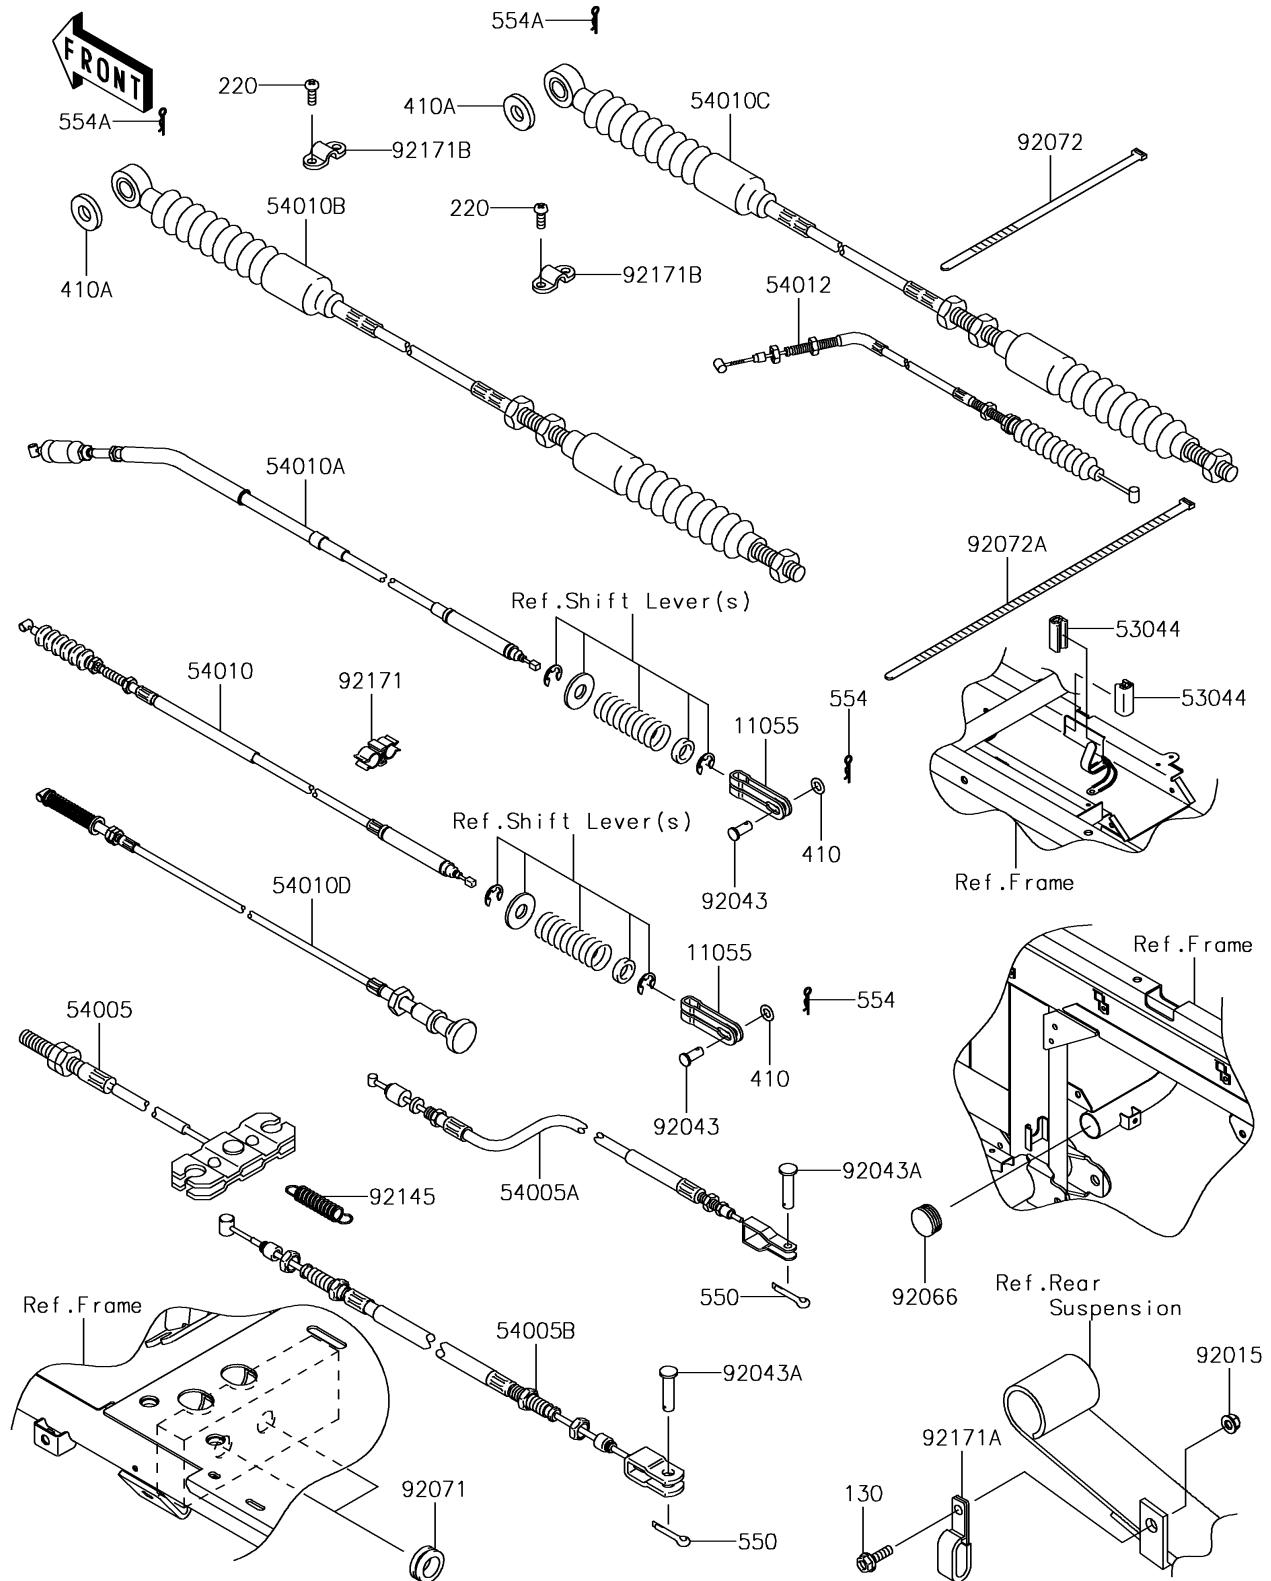

2017 MULE™ 4010 TRANS4x4® PARTS DIAGRAM

Cables

F2540

2017 MULE™ 4010 TRANS4x4® PARTS LIST

Cables

ITEM NAME	PART NUMBER	QUANTITY
BRACKET,DIFF LOCK (Ref # 11055)	11055-7505	1
BOLT-FLANGED,6X20 (Ref # 130)	130AA0620	1
SCREW-PAN-CROS,5X14 (Ref # 220)	220AA0514	1
WASHER-PLAIN-SMALL (Ref # 410)	410AA0600	1
WASHER-PLAIN-SMALL,8MM (Ref # 410A)	410AA0800	1
TRIM,L=22 (Ref # 53044)	53044-7503	1
CABLE-BRAKE,PARKING,FR (Ref # 54005)	54005-1198	1
CABLE-BRAKE,PARKING,RR,RH (Ref # 54005A)	54005-7502	1
CABLE-BRAKE,PARKING,RR,LH (Ref # 54005B)	54005-7503	1
CABLE,2-4WD (Ref # 54010)	54010-0045	1
CABLE,DIFF LOCK (Ref # 54010A)	54010-0111	1
CABLE,SHIFT CONTROL (Ref # 54010B)	54010-0132	1
CABLE,HI/LOW (Ref # 54010C)	54010-0133	1
CABLE,HOOD (Ref # 54010D)	54010-0600	1
CABLE-THROTTLE (Ref # 54012)	54012-7505	1
PIN-COTTER,2.0X22 (Ref # 550)	550AA2022	1
PIN-SNAP,1.2X21.2 (Ref # 554)	554DA0600	1
PIN-SNAP (Ref # 554A)	554DA0800	1
NUT,LOCK,FLANGED,6MM (Ref # 92015)	92015-1675	1
PIN,6X11 (Ref # 92043)	92043-092	1
PIN (Ref # 92043A)	92043-1039	1
PLUG (Ref # 92066)	92066-7503	1
GROMMET (Ref # 92071)	92071-1027	1
BAND,L=188 (Ref # 92072)	92072-1239	1
BAND,L=368.3 (Ref # 92072A)	92072-3872	1
SPRING (Ref # 92145)	92145-7506	1
CLAMP (Ref # 92171)	92171-0129	1
CLAMP,CABLE (Ref # 92171A)	92171-0176	1
CLAMP (Ref # 92171B)	92171-1203	1