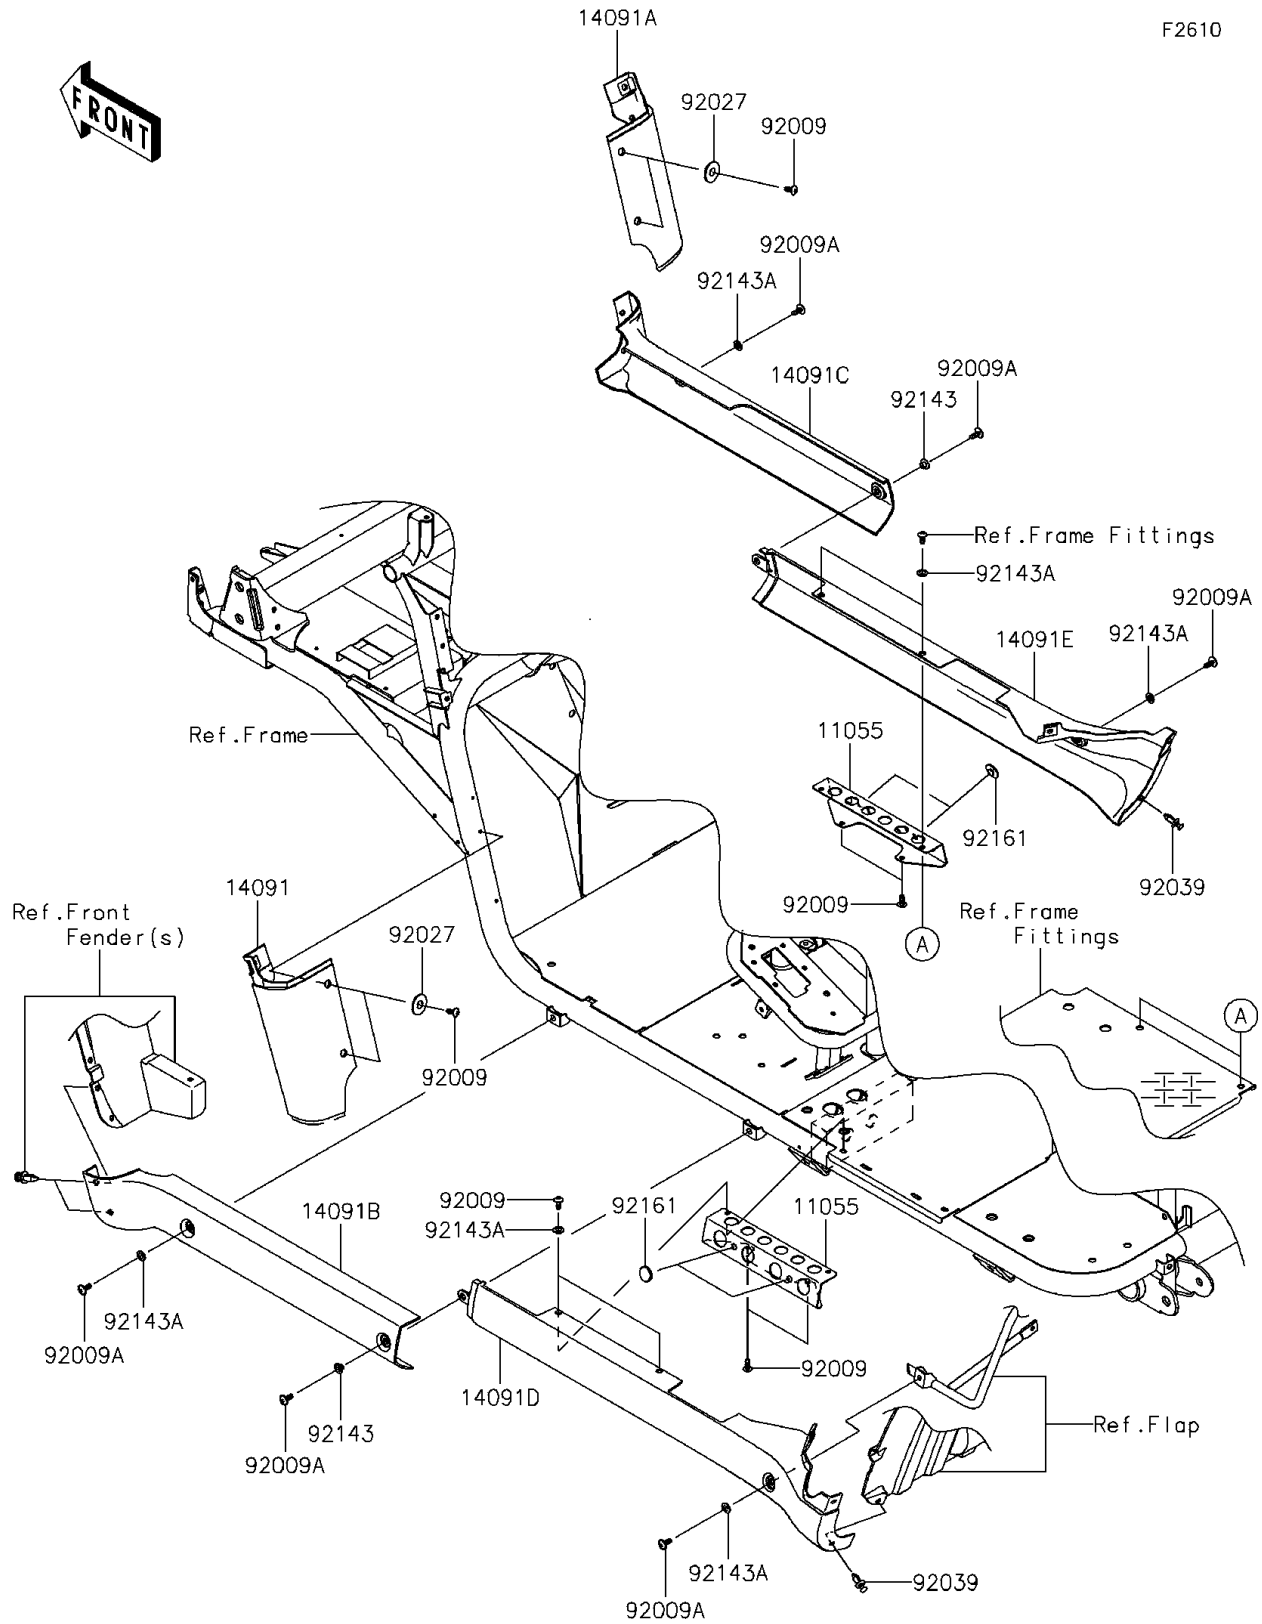

## 2014 Mule 4010 Trans4x4 PARTS DIAGRAM

Side Covers/Chain Cover

F2610

## 2014 Mule 4010 Trans4x4 PARTS LIST

Side Covers/Chain Cover

ITEM NAME	PART NUMBER	QUANTITY
BRACKET (Ref # 11055)	11055-0599	1
COVER,FR FENDER,LWR,LH,F.BLACK (Ref # 14091)	14091-0821-6Z	1
COVER,FR FENDER,LWR,RH,F.BLACK (Ref # 14091A)	14091-0822-6Z	1
COVER,SIDE STEP,FR,LH,F.BLACK (Ref # 14091B)	14091-0823-6Z	1
COVER,SIDE STEP,FR,RH,F.BLACK (Ref # 14091C)	14091-0824-6Z	1
COVER,SIDE STEP,RR,LH,F.BLACK (Ref # 14091D)	14091-0825-6Z	1
COVER,SIDE STEP,RR,RH,F.BLACK (Ref # 14091E)	14091-0826-6Z	1
SCREW,TAPPING,6X16 (Ref # 92009)	92009-1166	1
SCREW,6X16 (Ref # 92009A)	92009-1621	1
COLLAR,L=4.7 (Ref # 92027)	92027-1964	1
RIVET (Ref # 92039)	92039-1229	1
COLLAR (Ref # 92143)	92143-1057	1
COLLAR (Ref # 92143A)	92143-1087	1
DAMPER,RUBBER (Ref # 92161)	92161-1200	1