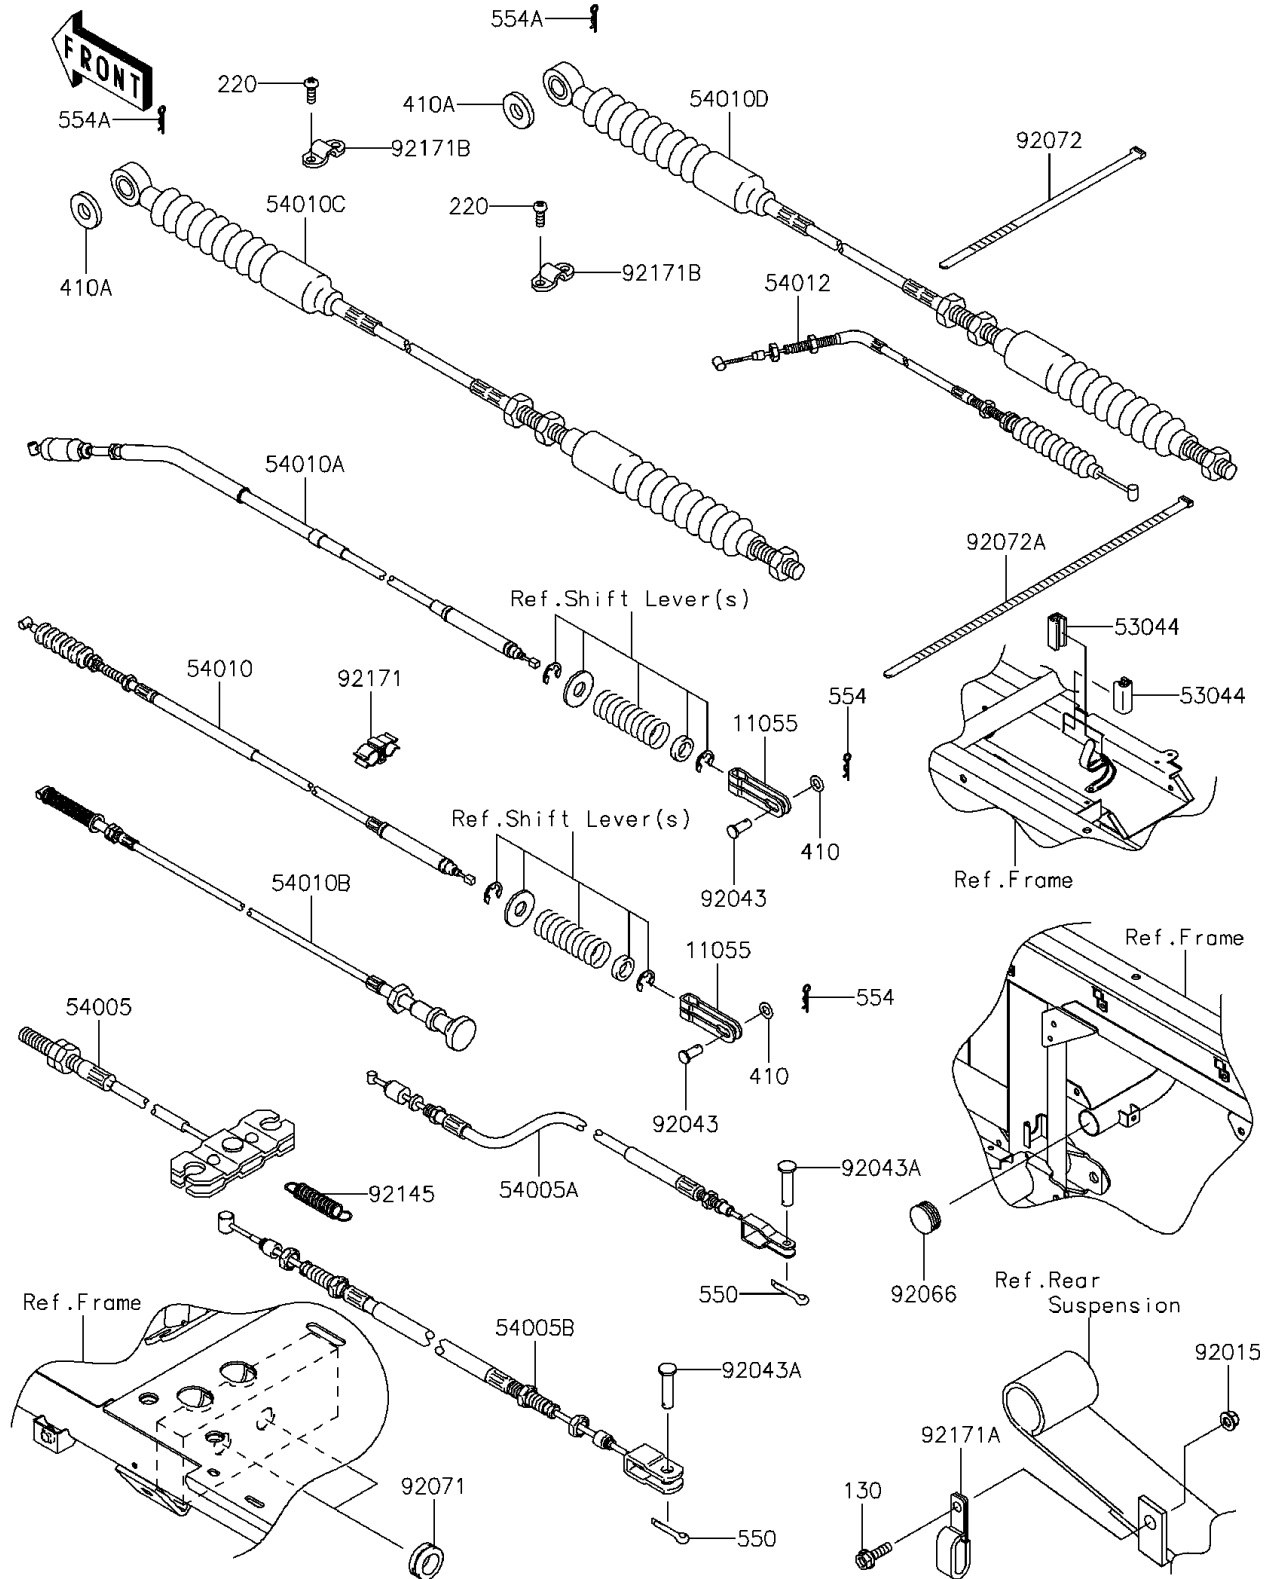

2014 Mule 4010 Trans4x4 PARTS DIAGRAM

Cables

F2540

2014 Mule 4010 Trans4x4 PARTS LIST

Cables

ITEM NAME	PART NUMBER	QUANTITY
BRACKET,DIFF LOCK (Ref # 11055)	11055-7505	1
BOLT-FLANGED,6X20 (Ref # 130)	130AA0620	1
SCREW-PAN-CROS,5X14 (Ref # 220)	220AA0514	1
WASHER-PLAIN-SMALL (Ref # 410)	410AA0600	1
WASHER-PLAIN-SMALL,8MM (Ref # 410A)	410AA0800	1
TRIM,L=22 (Ref # 53044)	53044-7503	1
CABLE-BRAKE,PARKING,FR (Ref # 54005)	54005-1198	1
CABLE-BRAKE,PARKING,RR,RH (Ref # 54005A)	54005-7502	1
CABLE-BRAKE,PARKING,RR,LH (Ref # 54005B)	54005-7503	1
CABLE,2-4WD (Ref # 54010)	54010-0045	1
CABLE,DIFF LOCK (Ref # 54010A)	54010-0111	1
CABLE,HOOD (Ref # 54010B)	54010-0131	1
CABLE,SHIFT CONTROL (Ref # 54010C)	54010-0132	1
CABLE,HI/LOW (Ref # 54010D)	54010-0133	1
CABLE-THROTTLE (Ref # 54012)	54012-7505	1
PIN-COTTER,2.0X22 (Ref # 550)	550AA2022	1
PIN-SNAP (Ref # 554)	554DA0600	1
PIN-SNAP (Ref # 554A)	554DA0800	1
NUT,LOCK,FLANGED,6MM (Ref # 92015)	92015-1675	1
PIN,6X11 (Ref # 92043)	92043-092	1
PIN (Ref # 92043A)	92043-1039	1
PLUG (Ref # 92066)	92066-7503	1
GROMMET (Ref # 92071)	92071-1027	1
BAND,L=188 (Ref # 92072)	92072-1239	1
BAND,L=368.3 (Ref # 92072A)	92072-3872	1
SPRING (Ref # 92145)	92145-7506	1
CLAMP (Ref # 92171)	92171-0129	1
CLAMP,CABLE (Ref # 92171A)	92171-0176	1
CLAMP (Ref # 92171B)	92171-1203	1