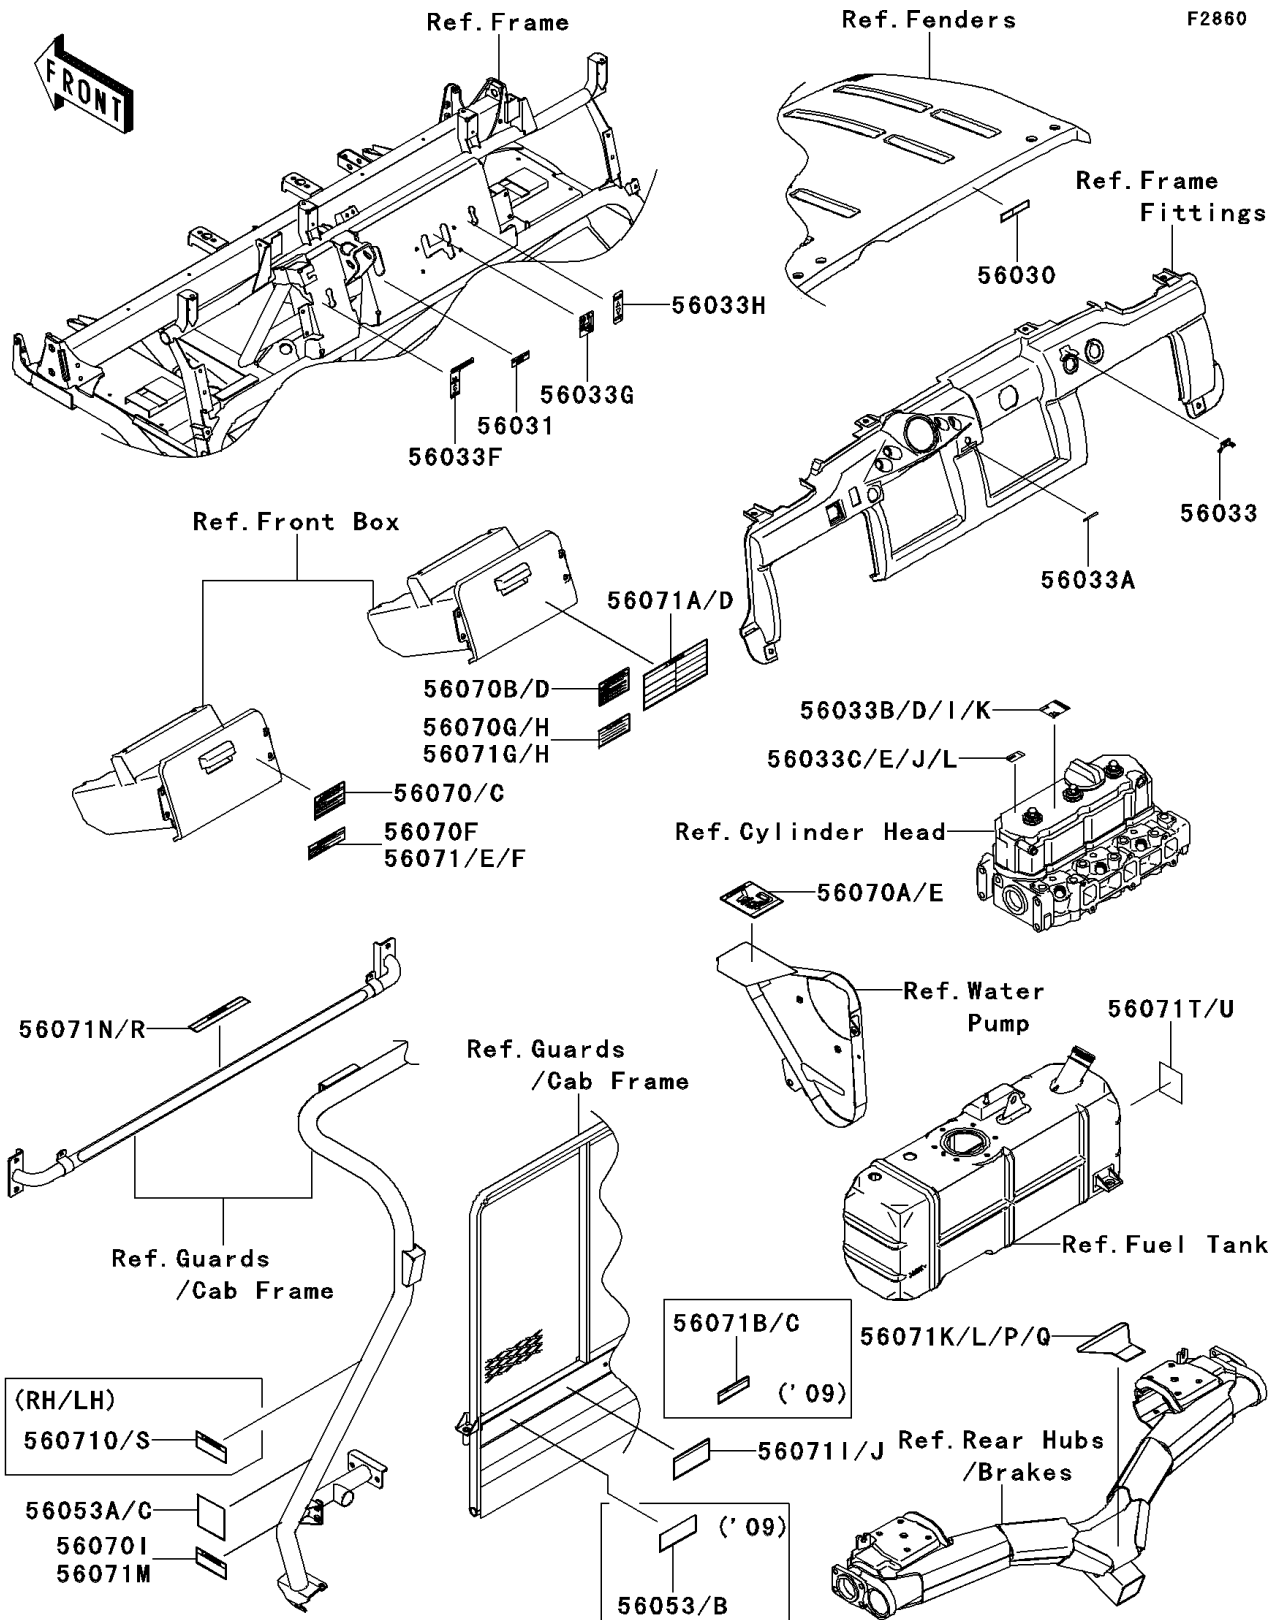

2012 MULE™ 4010 TRANS4x4® DIESEL PARTS DIAGRAM

Labels

2012 MULE™ 4010 TRANS4x4® DIESEL PARTS LIST

Labels

ITEM NAME	PART NUMBER	QUANTITY
LABEL,OPERATING HOOD (Ref # 56030)	56030-0267	1
LABEL-MANUAL,BRAKE FLUID LEVEL (Ref # 56031)	56031-1818	1
LABEL-MANUAL,IGNITION (Ref # 56033)	56033-0212	1
LABEL-MANUAL,POWER STEERING (Ref # 56033A)	56033-0213	1
LABEL-MANUAL,PREVENT EG DMG (Ref # 56033B)	56033-0297	1
LABEL-MANUAL,OIL LEVEL CHECK (Ref # 56033C)	56033-0298	1
LABEL-MANUAL,PREVENT EG DMG,FRN (Ref # 56033D)	56033-0299	1
LABEL-MANUAL,OIL LEVEL CHECK,FRN (Ref # 56033E)	56033-0300	1
LABEL-MANUAL,DIFF MODE (Ref # 56033F)	56033-1183	1
LABEL-MANUAL,SHIFT (Ref # 56033G)	56033-1186	1
LABEL-MANUAL,2WD/4WD (Ref # 56033H)	56033-1187	1
LABEL-SPECIFICATION,TIRE INFO (Ref # 56053A)	56053-7532	1
LABEL,MAX VEHICLE LOAD,FRN (Ref # 56053C)	56053-7537	1
LABEL-WARNING,OFF-HIGHWAY (Ref # 56070)	56070-0050	1
LABEL-WARNING,HOT SURFACES (Ref # 56070A)	56070-0051	1
LABEL-WARNING,BONNET OPERATION (Ref # 56070B)	56070-0053	1
LABEL,OFF-HIGHWAY,FRN (Ref # 56070C)	56070-0055	1
LABEL-WARNING,BONNET OPERATION (Ref # 56070D)	56070-0058	1
LABEL-WARNING,HOT SURFACES,FRN (Ref # 56070E)	56070-1207	1
LABEL-WARNING,BED RAISED (Ref # 56070I)	56070-7515	1
LABEL-WARNING,GENERAL (Ref # 56071A)	56071-0102	1
LABEL-WARNING,GENERAL,FRN (Ref # 56071D)	56071-0110	1
LABEL-WARNING,SHIFT CAUTION (Ref # 56071E)	56071-0128	1
LABEL-WARNING,SHIFT CAUTION,FRN (Ref # 56071F)	56071-0129	1
LABEL-WARNING,BELT SLIPPAGE (Ref # 56071G)	56071-0140	1
LABEL-WARNING,BELT SLIPPAGE,FRN (Ref # 56071H)	56071-0141	1
LABEL-WARNING,CARGO BED (Ref # 56071I)	56071-0142	1
LABEL-WARNING,CARGO BED,FRN (Ref # 56071J)	56071-0143	1
LABEL,BED RAISED,FRN (Ref # 56071M)	56071-7504	1