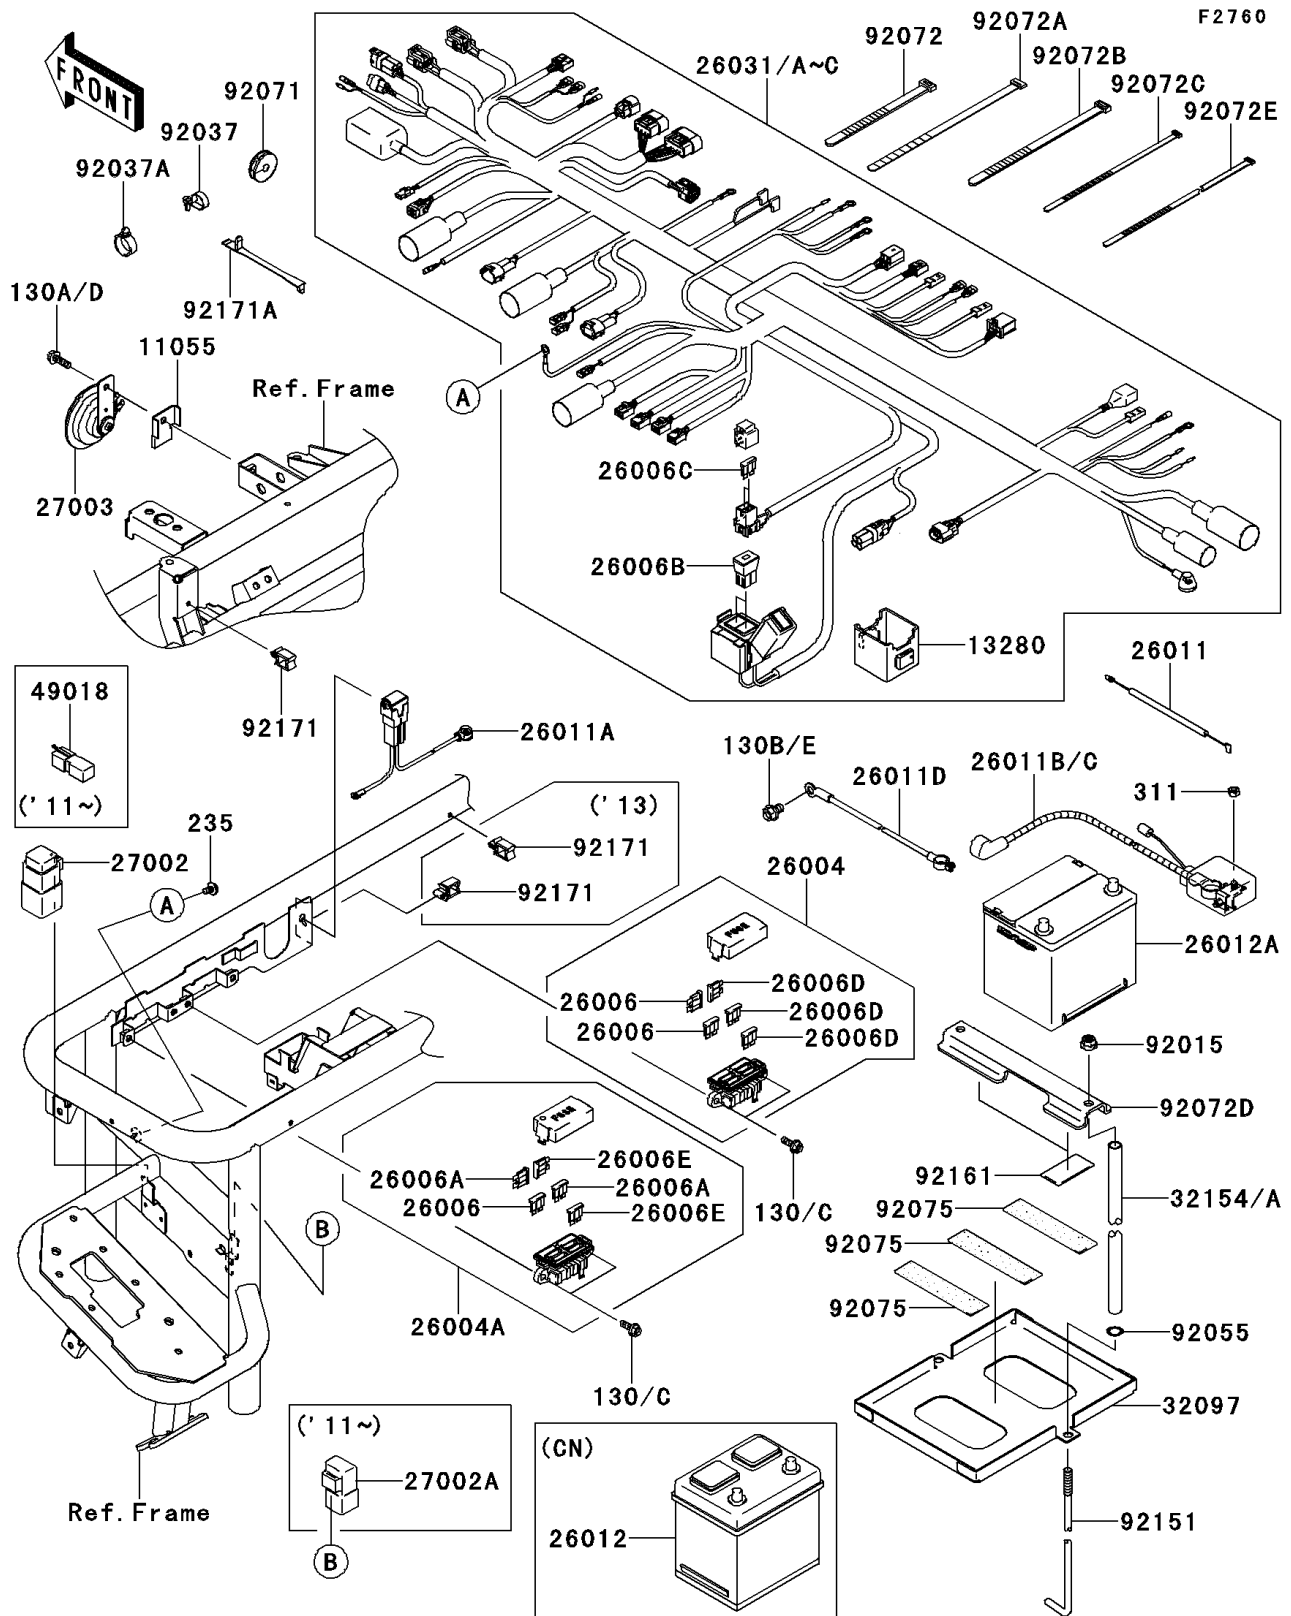

## 2012 MULE™ 4010 TRANS4x4® DIESEL PARTS LIST

Chassis Electrical Equipment

ITEM NAME	PART NUMBER	QUANTITY
BRACKET,HORN (Ref # 11055)	11055-0167	1
HOLDER (Ref # 13280)	13280-7508	1
FUSE-ASSY (Ref # 26004)	26004-0018	1
FUSE-ASSY (Ref # 26004A)	26004-0020	1
FUSE,BLADE,30A,GREEN (Ref # 26006)	26006-0004	1
FUSE,BLADE,10A,RED (Ref # 26006A)	26006-0005	1
FUSE,SLOW BLOW,BT,40A,GREEN (Ref # 26006B)	26006-0014	1
FUSE,7.5A (Ref # 26006C)	26006-0015	1
FUSE,BLADE,20A,YELLOW (Ref # 26006D)	26006-1051	1
FUSE,BLADE,5A,TAN (Ref # 26006E)	26006-1082	1
WIRE-LEAD,OIL PRESSURE SWITCH (Ref # 26011)	26011-0001	1
WIRE-LEAD,ALTERNATOR (Ref # 26011A)	26011-0219	1
WIRE-LEAD,BATTERY(+) (Ref # 26011B)	26011-0265	1
WIRE-LEAD,BATTERY(-) (Ref # 26011D)	26011-7518	1
BATTERY (Ref # 26012)	26012-1377	1
HARNESS,MAIN (Ref # 26031B)	26031-0941	1
RELAY-ASSY (Ref # 27002)	27002-1068	1
RELAY-ASSY (Ref # 27002A)	27002-1088	1
HORN (Ref # 27003)	27003-1330	1
CASE-BATTERY (Ref # 32097)	32097-1200	1
PIPE,10.22X12.7X206.5 (Ref # 32154)	32154-7502	1
DIODE (Ref # 49018)	49018-0005	1
NUT,FLANGED,8MM (Ref # 92015)	92015-1406	1
CLAMP,SPEED,L=58 (Ref # 92037)	92037-1163	1
CLAMP,HOSE (Ref # 92037A)	92037-1827	1
RING-O (Ref # 92055)	92055-7501	1
GROMMET (Ref # 92071)	92071-1136	1
BAND,L=149 (Ref # 92072)	92072-031	1
BAND,L=218 (Ref # 92072A)	92072-032	1

## 2012 MULE™ 4010 TRANS4x4® DIESEL PARTS LIST

Chassis Electrical Equipment

ITEM NAME	PART NUMBER	QUANTITY
BOLT-FLANGED,6X16 (Ref # 130)	130BA0616	1
BOLT-FLANGED,6X20 (Ref # 130A)	130BA0620	1
BOLT-FLANGED,8X12 (Ref # 130B)	130BA0812	1
SCREW-PAN-WP-CROS,6X10 (Ref # 235)	235AA0610	1
NUT-HEX (Ref # 311)	311AC0600	1
BAND,L=186 (Ref # 92072B)	92072-056	1
BAND,L=188 (Ref # 92072C)	92072-1239	1
BAND,BATTERY (Ref # 92072D)	92072-1441	1
BAND,L=368.3 (Ref # 92072E)	92072-3872	1
DAMPER (Ref # 92075)	92075-1829	1
BOLT (Ref # 92151)	92151-1728	1
DAMPER (Ref # 92161)	92161-0032	1
CLAMP (Ref # 92171)	92171-0290	1
CLAMP (Ref # 92171A)	92171-1365	1