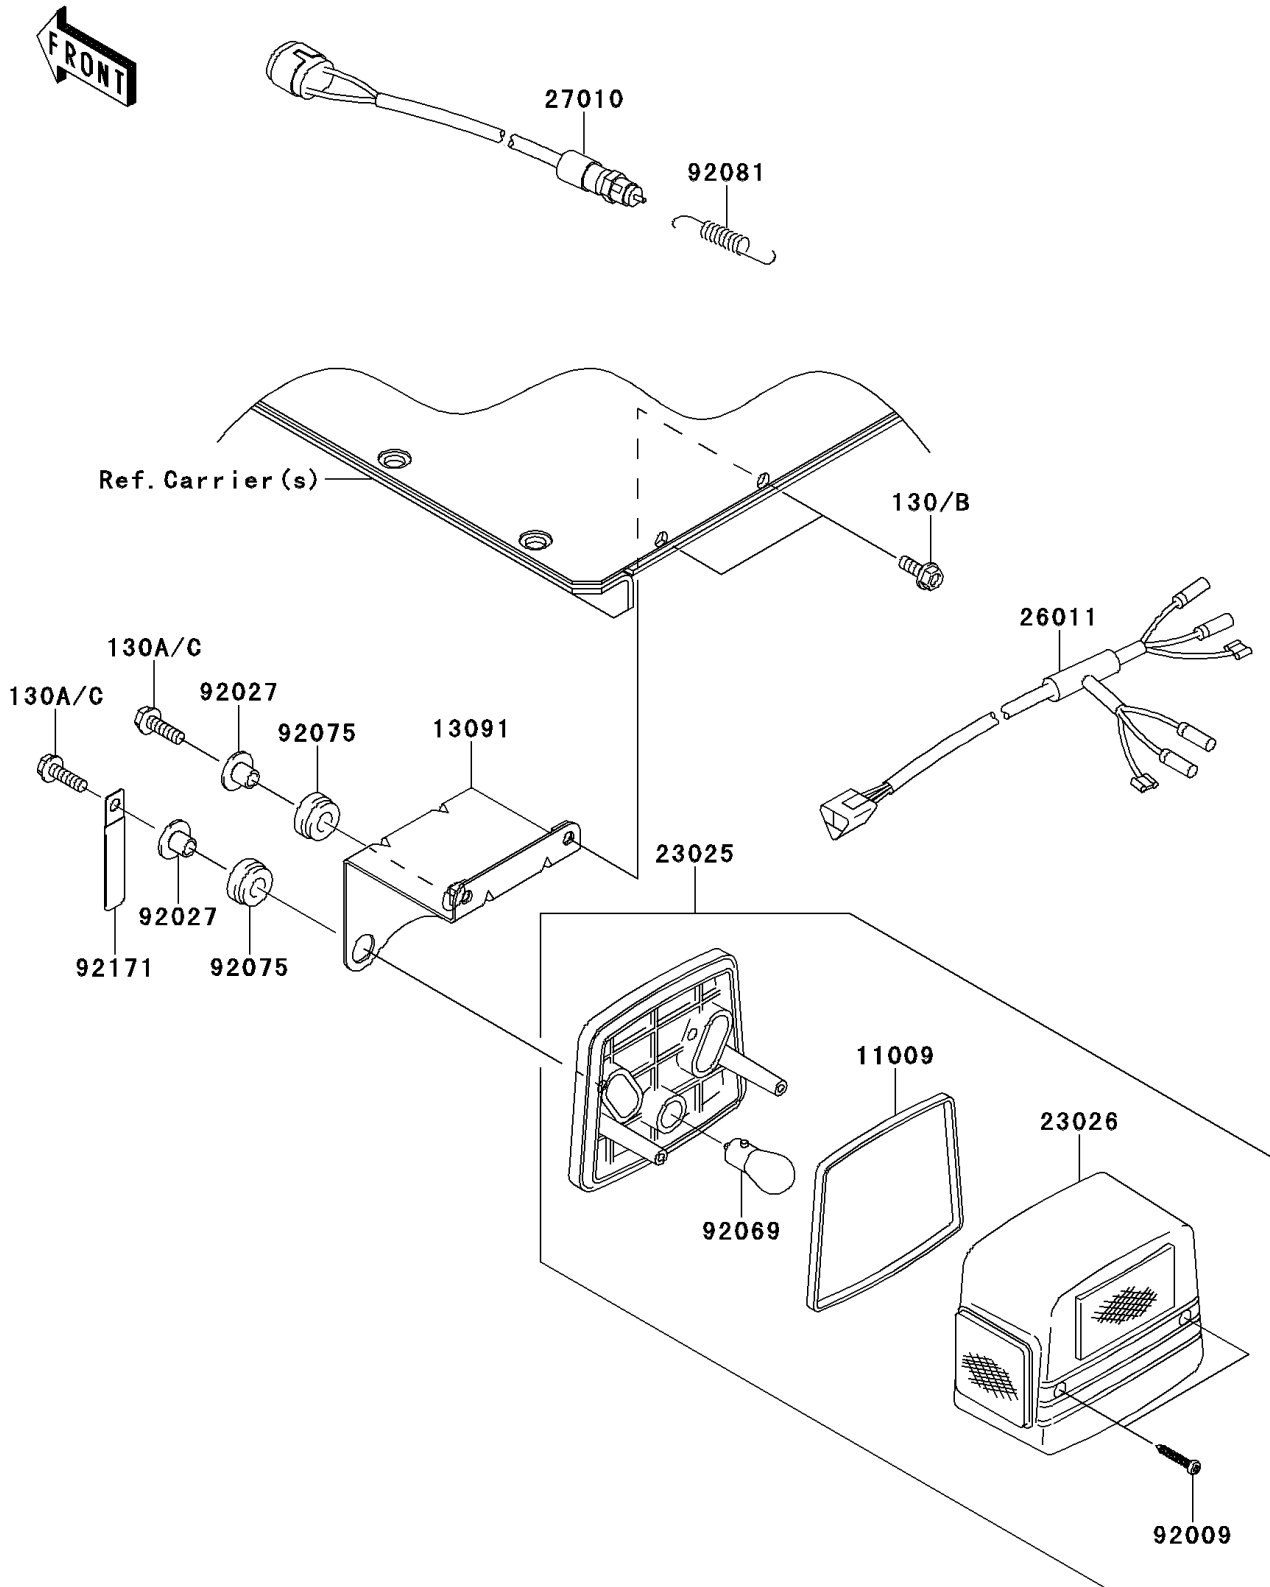

2012 MULE™ 4010 TRANS4x4® DIESEL PARTS DIAGRAM

Taillight(s)

F2720

2012 MULE™ 4010 TRANS4x4® DIESEL PARTS LIST

Taillight(s)

ITEM NAME	PART NUMBER	QUANTITY
GASKET, TAIL LAMP (Ref # 11009)	11009-1215	1
BOLT-FLANGED, 6X16 (Ref # 130)	130BA0616	1
HOLDER, TAIL LAMP (Ref # 13091)	13091-1743	1
BOLT-FLANGED, 6X20 (Ref # 130A)	130BA0620	1
LAMP-TAIL (Ref # 23025)	23025-1042	1
LENS, TAIL LAMP (Ref # 23026)	23026-1019	1
WIRE-LEAD (Ref # 26011)	26011-1756	1
SWITCH, BRAKE LAMP (Ref # 27010)	27010-1301	1
SCREW, TAPPING, 4X25 (Ref # 92009)	92009-1069	1
COLLAR, L=11.1 (Ref # 92027)	92027-194	1
BULB, 12V 21/5W (Ref # 92069)	92069-1011	1
DAMPER (Ref # 92075)	92075-277	1
SPRING, HOOK RETURN (Ref # 92081)	92081-1466	1
CLAMP (Ref # 92171)	92171-0652	1