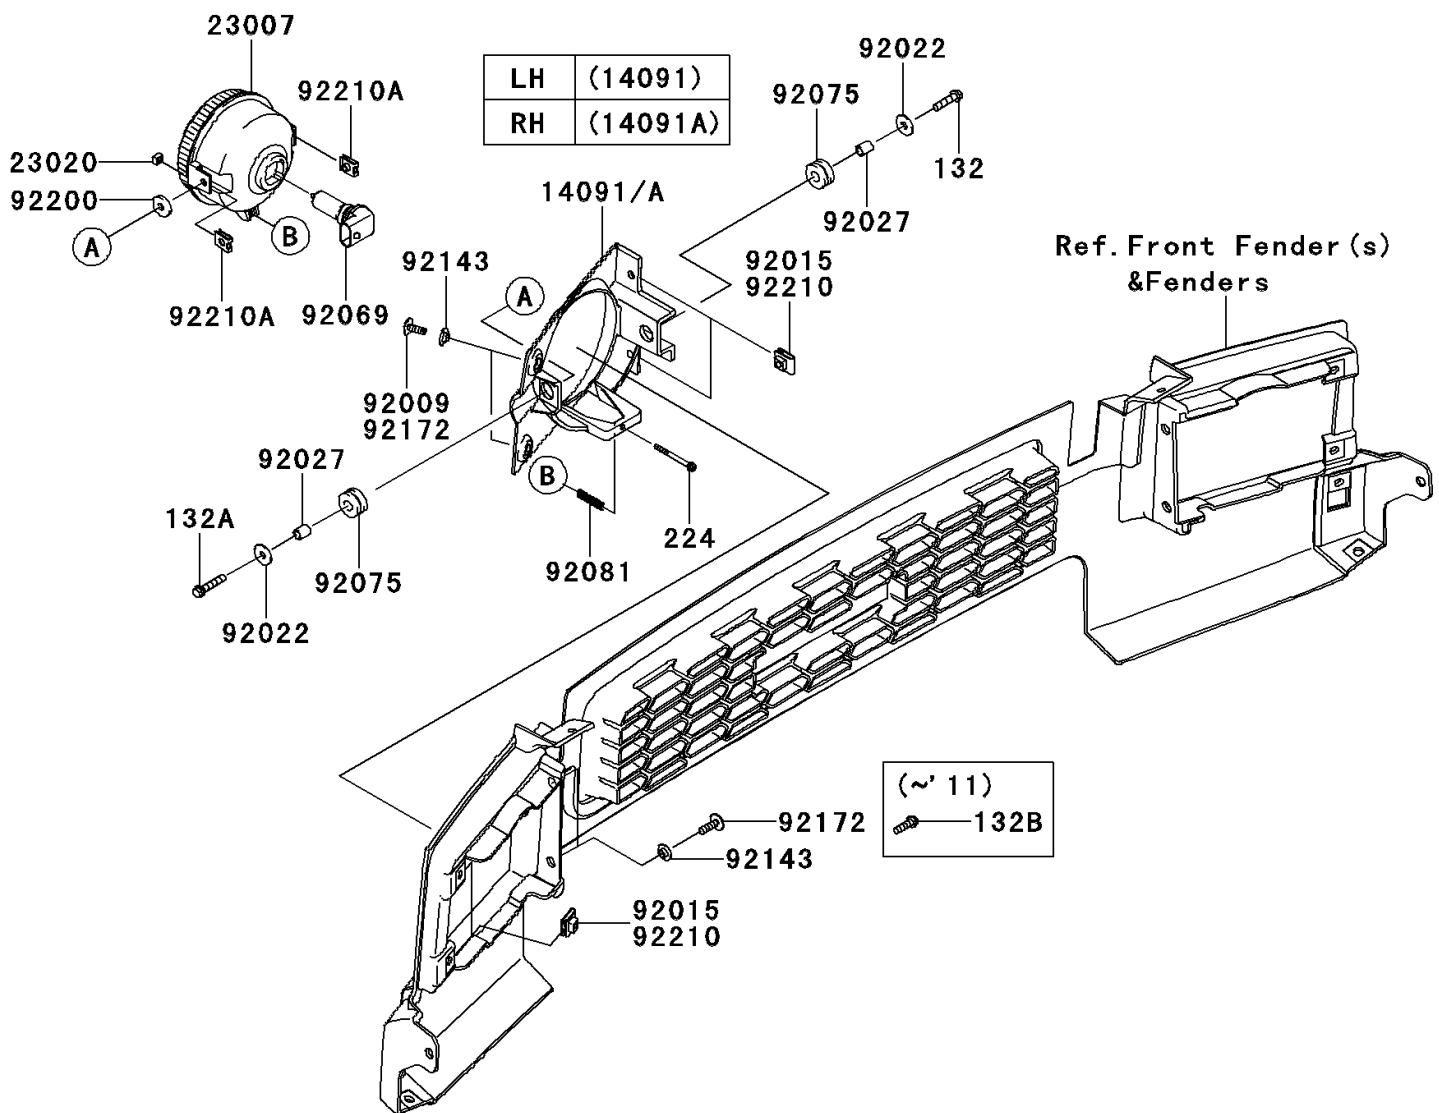

2012 MULE™ 4010 TRANS4x4® DIESEL PARTS DIAGRAM

Headlight(s)

F2710

2012 MULE™ 4010 TRANS4x4® DIESEL PARTS LIST

Headlight(s)

ITEM NAME	PART NUMBER	QUANTITY
BOLT-FLANGED-SMALL,6X25 (Ref # 132)	132BA0625	1
BOLT-FLANGED-SMALL,6X30 (Ref # 132A)	132BA0630	1
COVER,HEAD LAMP,LH (Ref # 14091)	14091-0827	1
COVER,HEAD LAMP,RH (Ref # 14091A)	14091-0828	1
SCREW-PAN-WP-CROS,4X45 (Ref # 224)	224AA0445	1
LENS-COMP,HEAD LAMP (Ref # 23007)	23007-0096	1
NUT,4MM,FOCUS ADJUST (Ref # 23020)	23020-018	1
WASHER,6.5X20X1.6 (Ref # 92022)	92022-125	1
COLLAR,6.8X10X12 (Ref # 92027)	92027-162	1
BULB,12V 35/35W (Ref # 92069)	92069-0019	1
DAMPER (Ref # 92075)	92075-1690	1
SPRING,FOCUS ADJUST (Ref # 92081)	92081-1896	1
COLLAR (Ref # 92143)	92143-1087	1
SCREW,TAPPING,6X20 (Ref # 92172)	92172-0488	1
WASHER,6.5X20X3.2 (Ref # 92200)	92200-0359	1
NUT,LEAF SPRING,6MM (Ref # 92210)	92210-0624	1
NUT (Ref # 92210A)	92210-1125	1