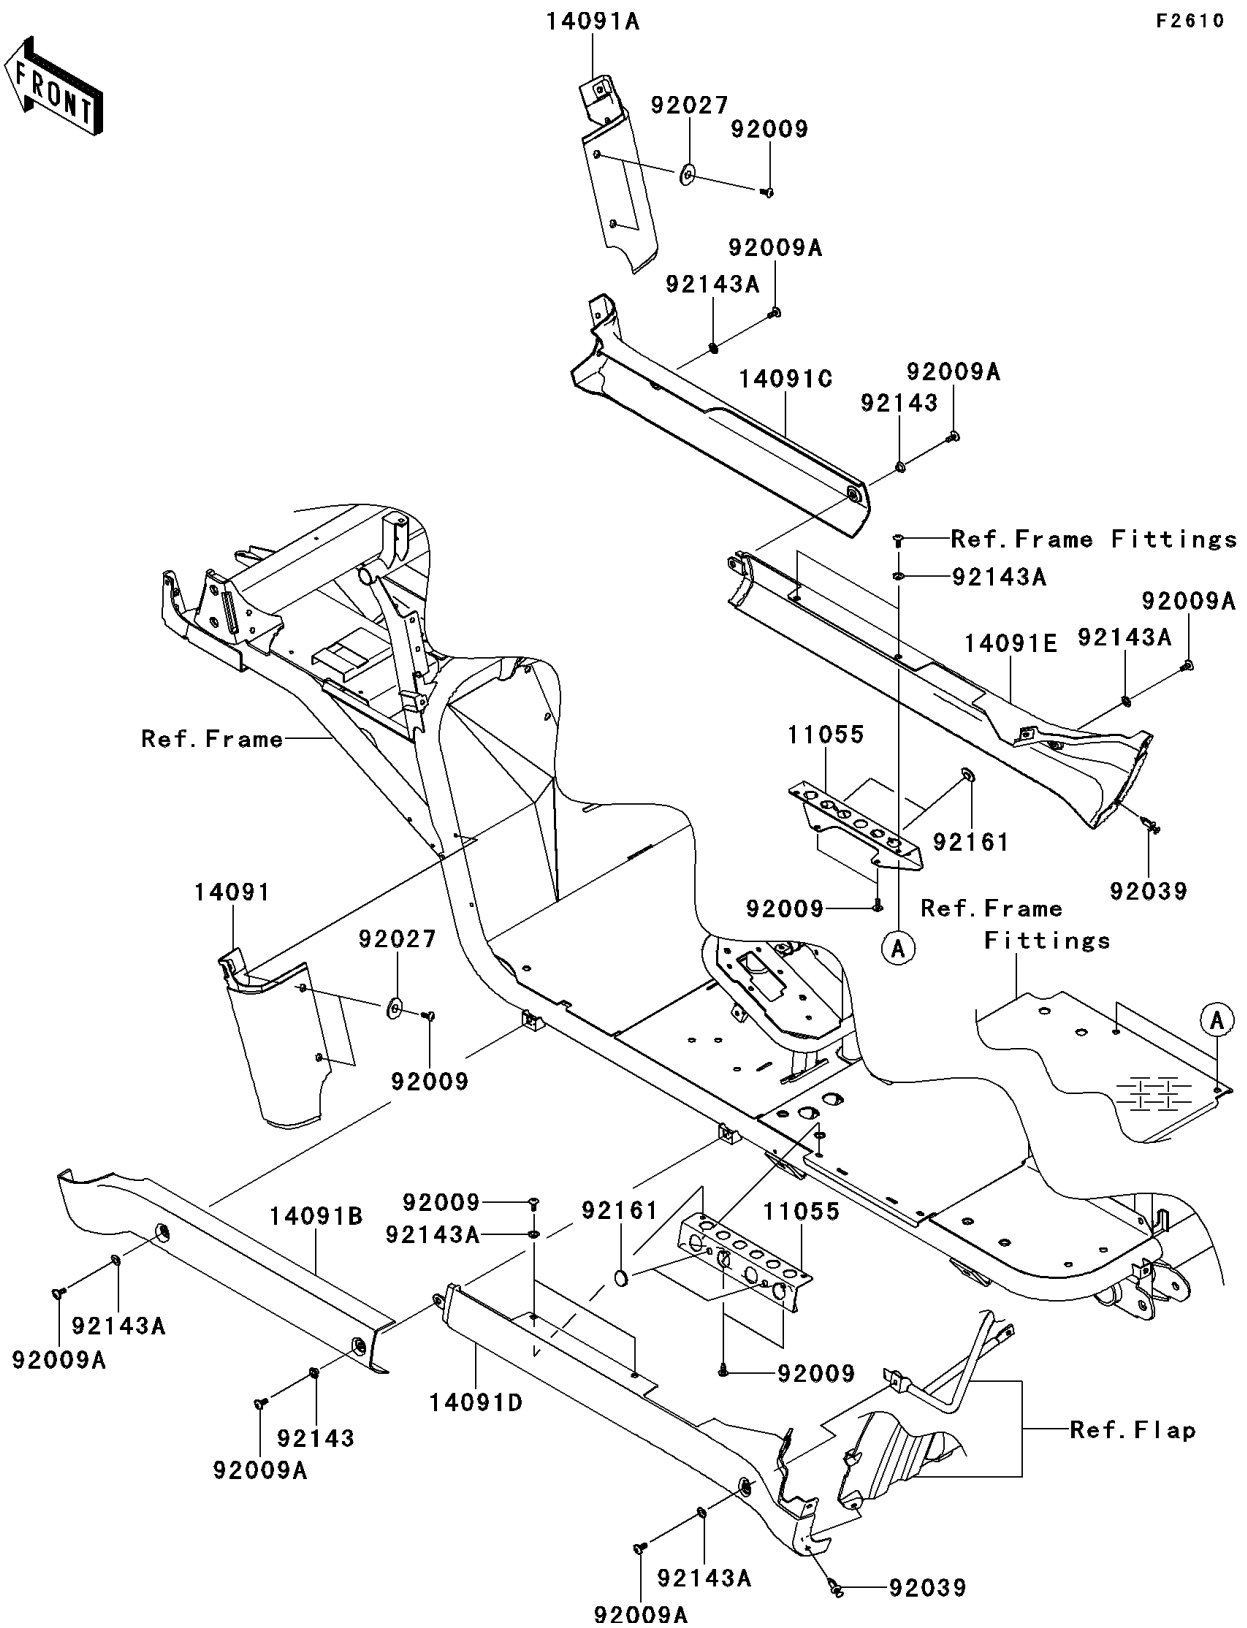

## 2012 MULE™ 4010 TRANS4x4® DIESEL PARTS DIAGRAM

Side Covers/Chain Cover

F2610

## 2012 MULE™ 4010 TRANS4x4® DIESEL PARTS LIST

Side Covers/Chain Cover

ITEM NAME	PART NUMBER	QUANTITY
BRACKET (Ref # 11055)	11055-0599	1
COVER,FR FENDER,LWR,LH,F.BLACK (Ref # 14091)	14091-0821-6Z	1
COVER,FR FENDER,LWR,RH,F.BLACK (Ref # 14091A)	14091-0822-6Z	1
COVER,SIDE STEP,FR,LH,F.BLACK (Ref # 14091B)	14091-0823-6Z	1
COVER,SIDE STEP,FR,RH,F.BLACK (Ref # 14091C)	14091-0824-6Z	1
COVER,SIDE STEP,RR,LH,F.BLACK (Ref # 14091D)	14091-0825-6Z	1
COVER,SIDE STEP,RR,RH,F.BLACK (Ref # 14091E)	14091-0826-6Z	1
SCREW,TAPPING,6X16 (Ref # 92009)	92009-1166	1
SCREW,6X16 (Ref # 92009A)	92009-1621	1
COLLAR,L=4.7 (Ref # 92027)	92027-1964	1
RIVET (Ref # 92039)	92039-1229	1
COLLAR (Ref # 92143)	92143-1057	1
COLLAR (Ref # 92143A)	92143-1087	1
DAMPER,RUBBER (Ref # 92161)	92161-1200	1