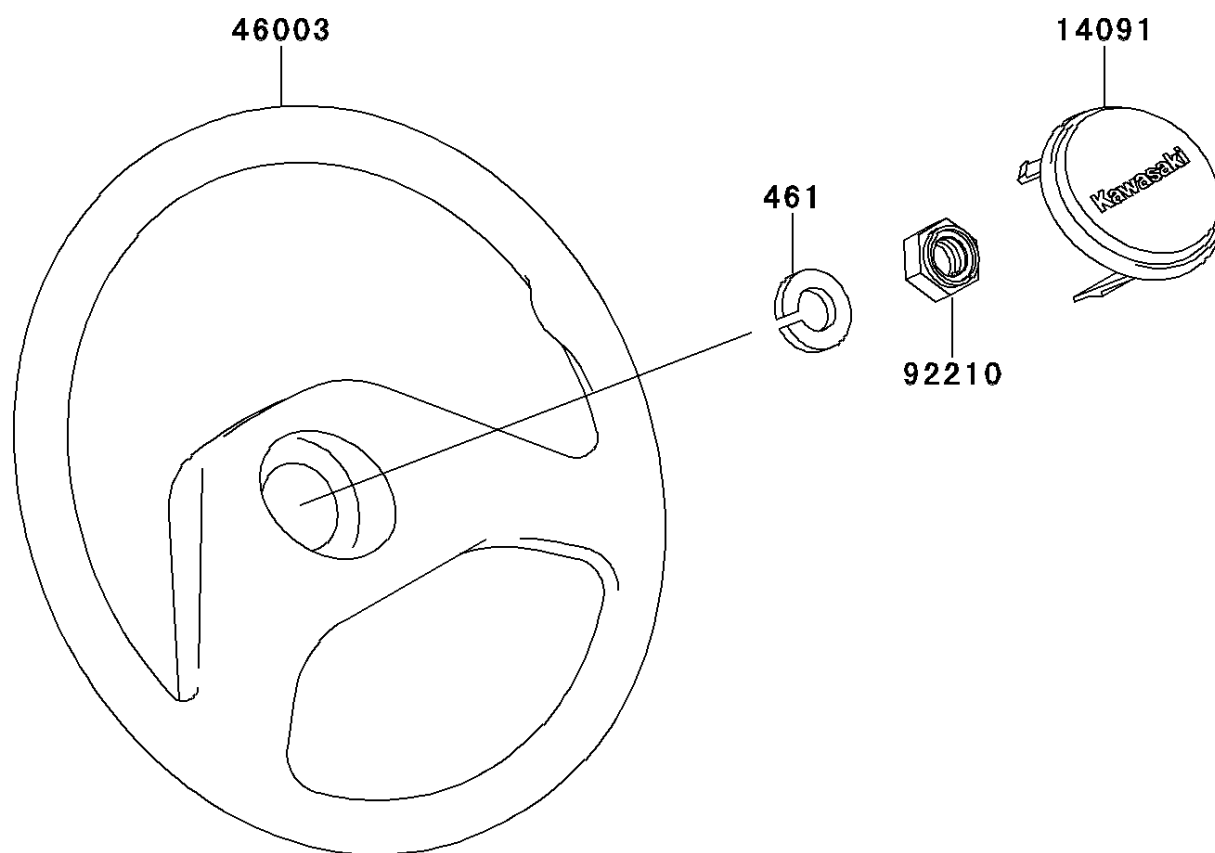

## 2012 MULE™ 4010 TRANS4x4® DIESEL PARTS DIAGRAM

Steering Wheel(G9F-GCF)

F2311

## 2012 MULE™ 4010 TRANS4x4® DIESEL PARTS LIST

Steering Wheel(G9F-GCF)

ITEM NAME	PART NUMBER	QUANTITY
COVER,HORN SWITCH (Ref # 14091)	14091-1247	1
HANDLE (Ref # 46003)	46003-1308	1
WASHER-SPRING,12MM (Ref # 461)	461DA1200	1
NUT,LOCK,12MM (Ref # 92210)	92210-1249	1